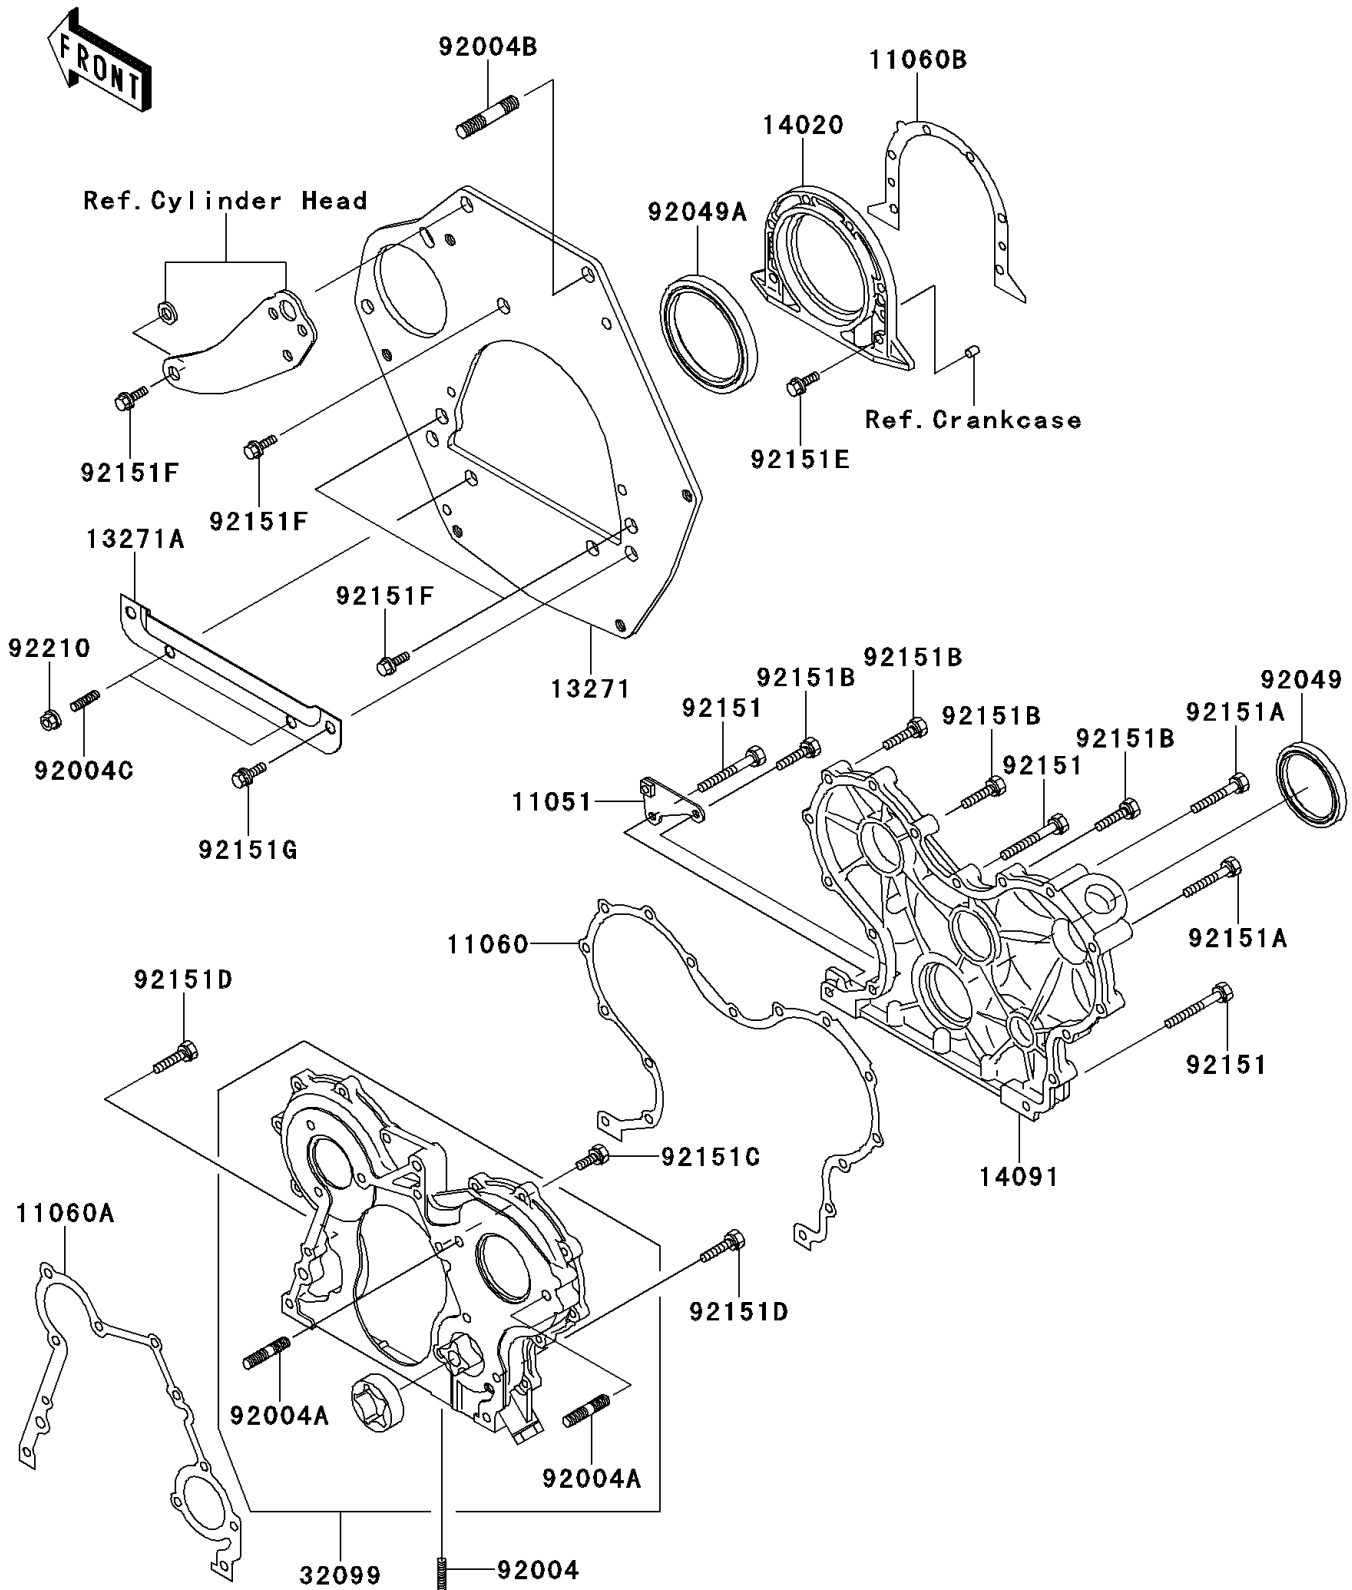

# 2009 Mule™ 4010 Trans4x4® Diesel

## PARTS DIAGRAM

### Engine Cover(s)

E1431

## PARTS LIST

Engine Cover(s)

ITEM NAME	PART NUMBER	QUANTITY
-----------	-------------	----------

---