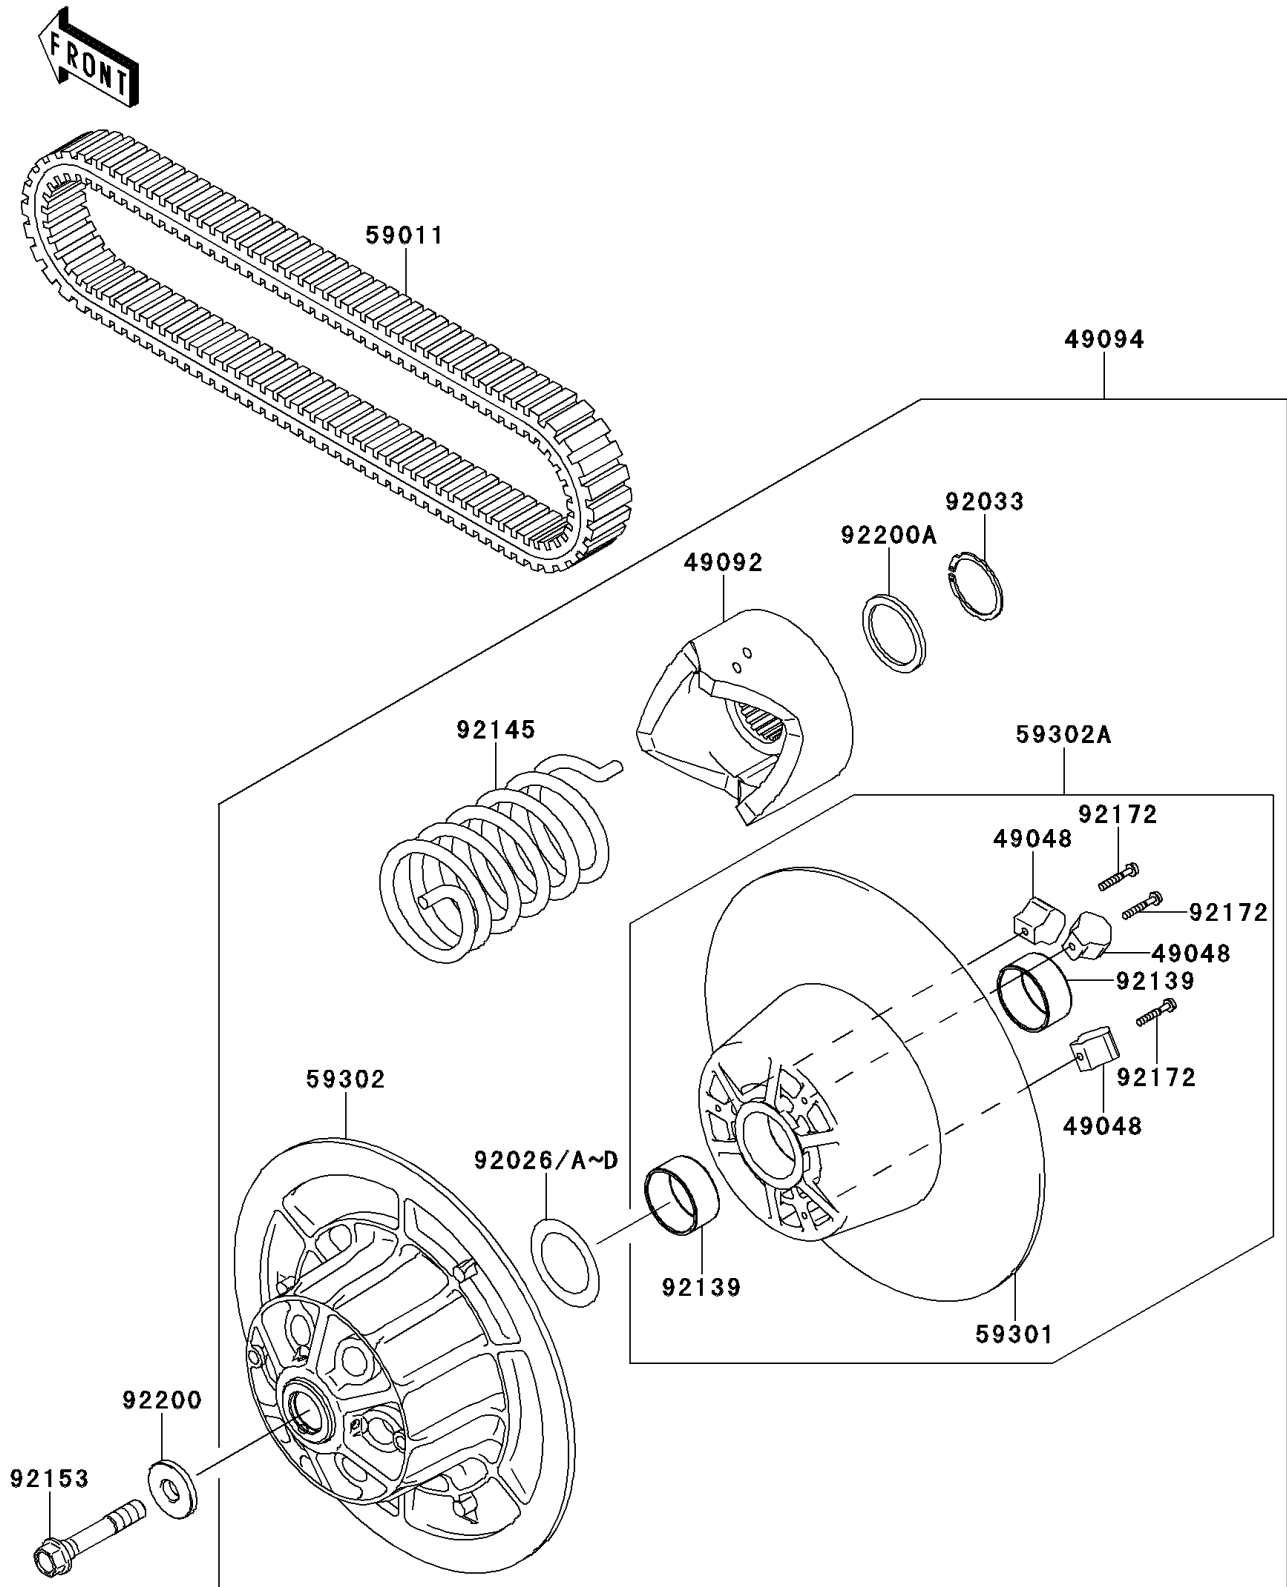

2011 MULE™ 4010 TRANS4x4® DIESEL

Kawasaki
Let the Good Times Roll®

PARTS DIAGRAM

Driven Converter/Drive Belt

E1392

2011 MULE™ 4010 TRANS4x4® DIESEL

Kawasaki
Let the Good Times Roll®

PARTS LIST

Driven Converter/Drive Belt

ITEM NAME

PART NUMBER

QUANTITY
