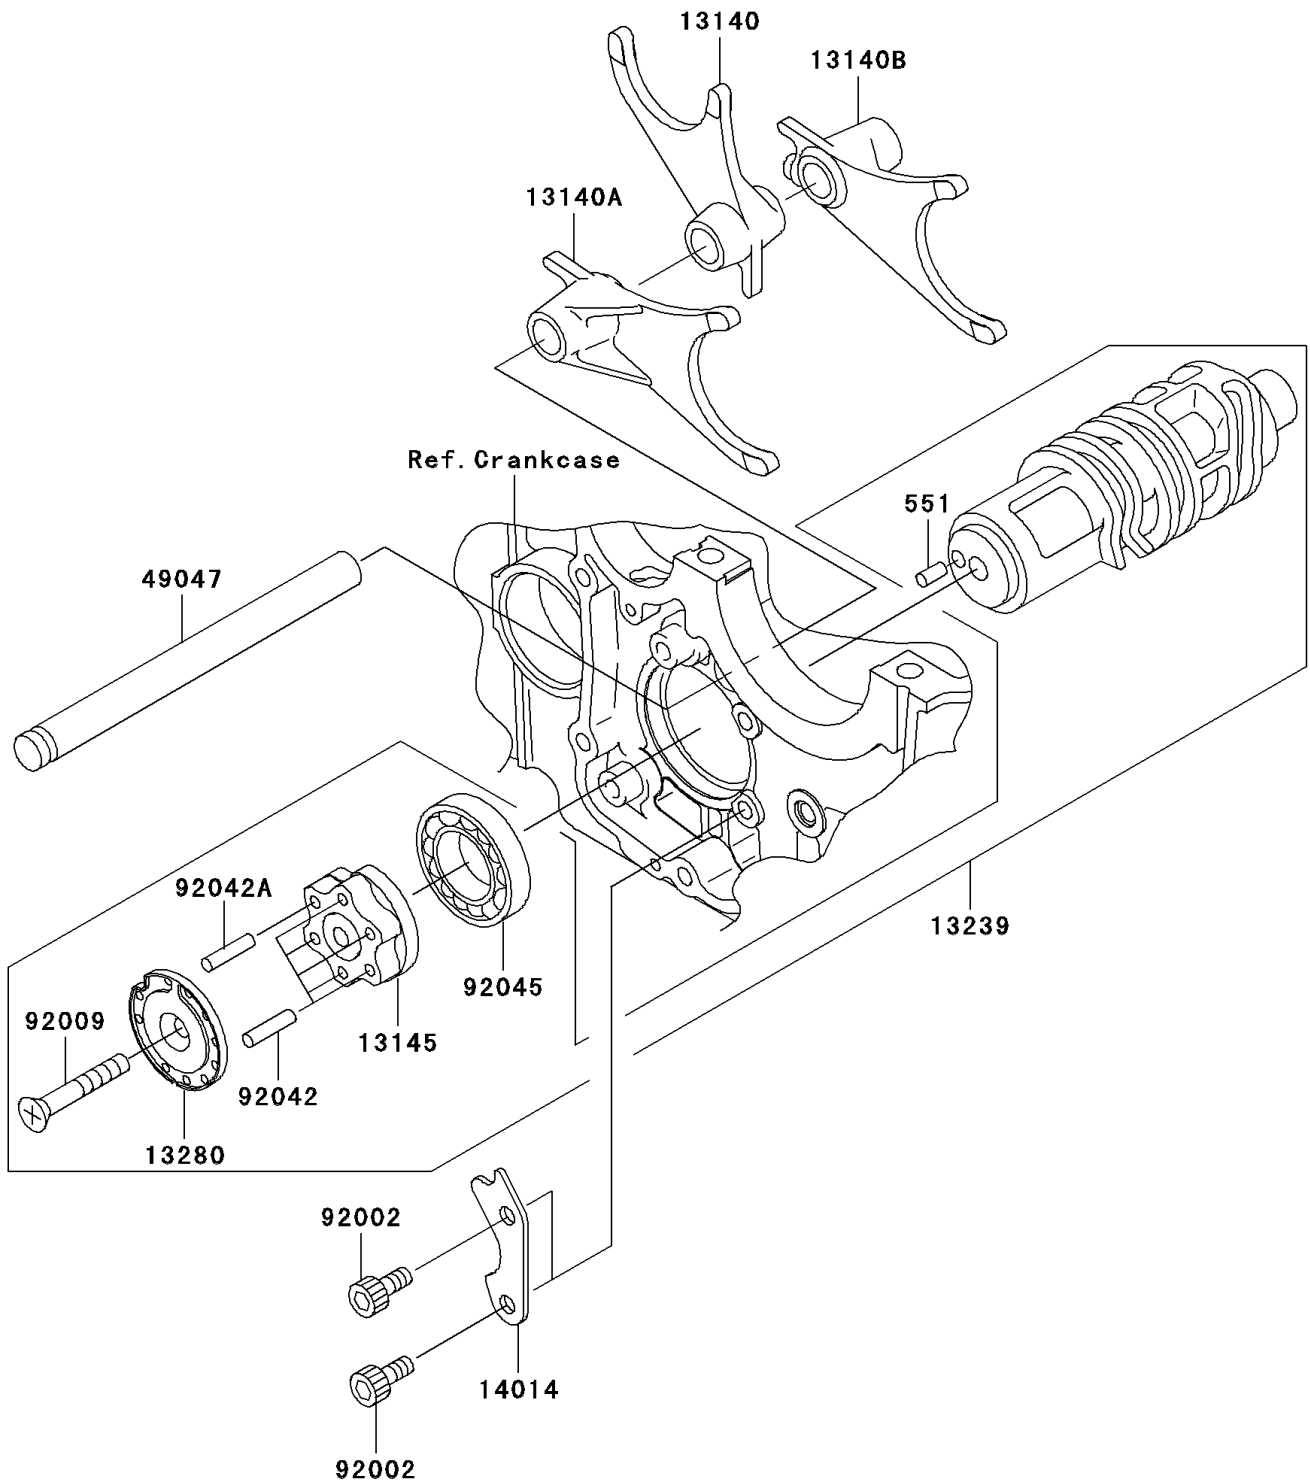

2002 ZRX1200R

PARTS DIAGRAM

Gear Change Drum/Shift Fork(s)

E1362

2002 ZRX1200R

PARTS LIST

Gear Change Drum/Shift Fork(s)

ITEM NAME

PART NUMBER

QUANTITY
