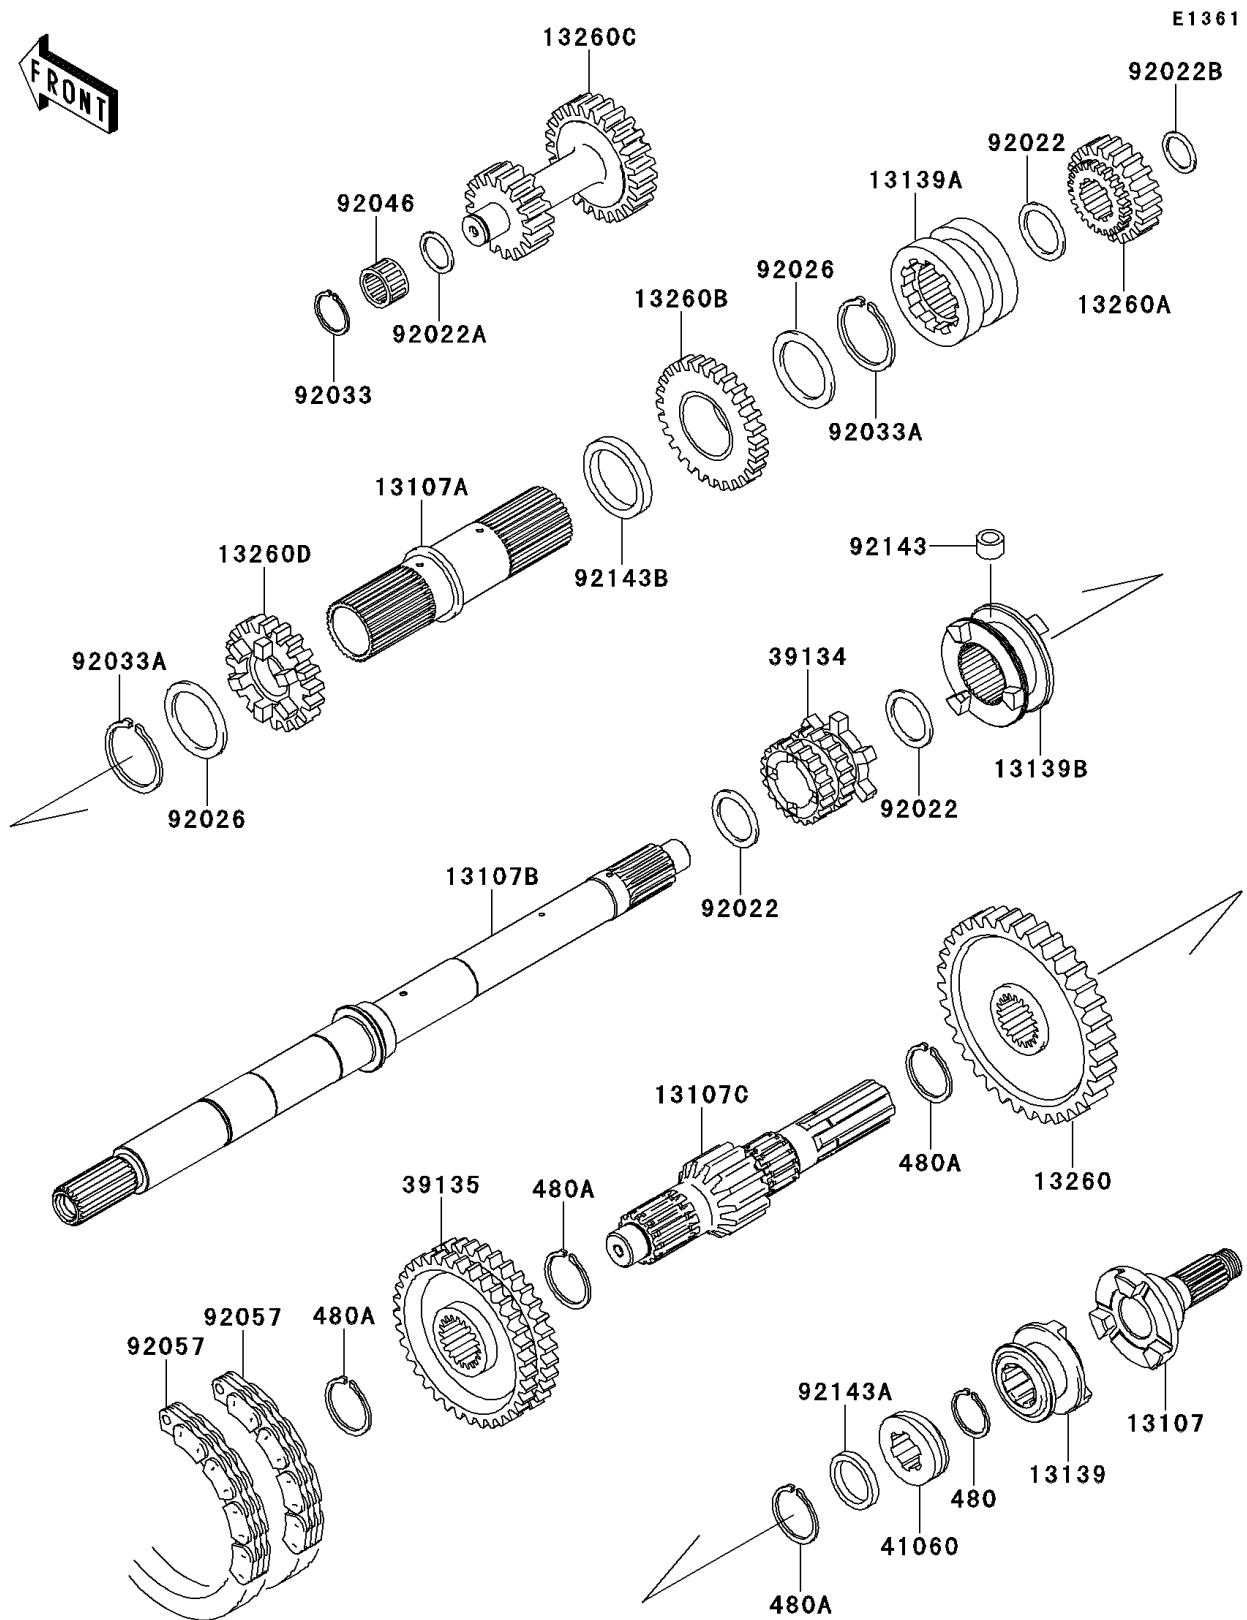

2011 MULE™ 4010 TRANS4x4® DIESEL

Kawasaki
Let the Good Times Roll®

PARTS DIAGRAM

Transmission

2011 MULE™ 4010 TRANS4x4® DIESEL

Kawasaki
Let the Good Times Roll®

PARTS LIST

Transmission

ITEM NAME	PART NUMBER	QUANTITY
-----------	-------------	----------
