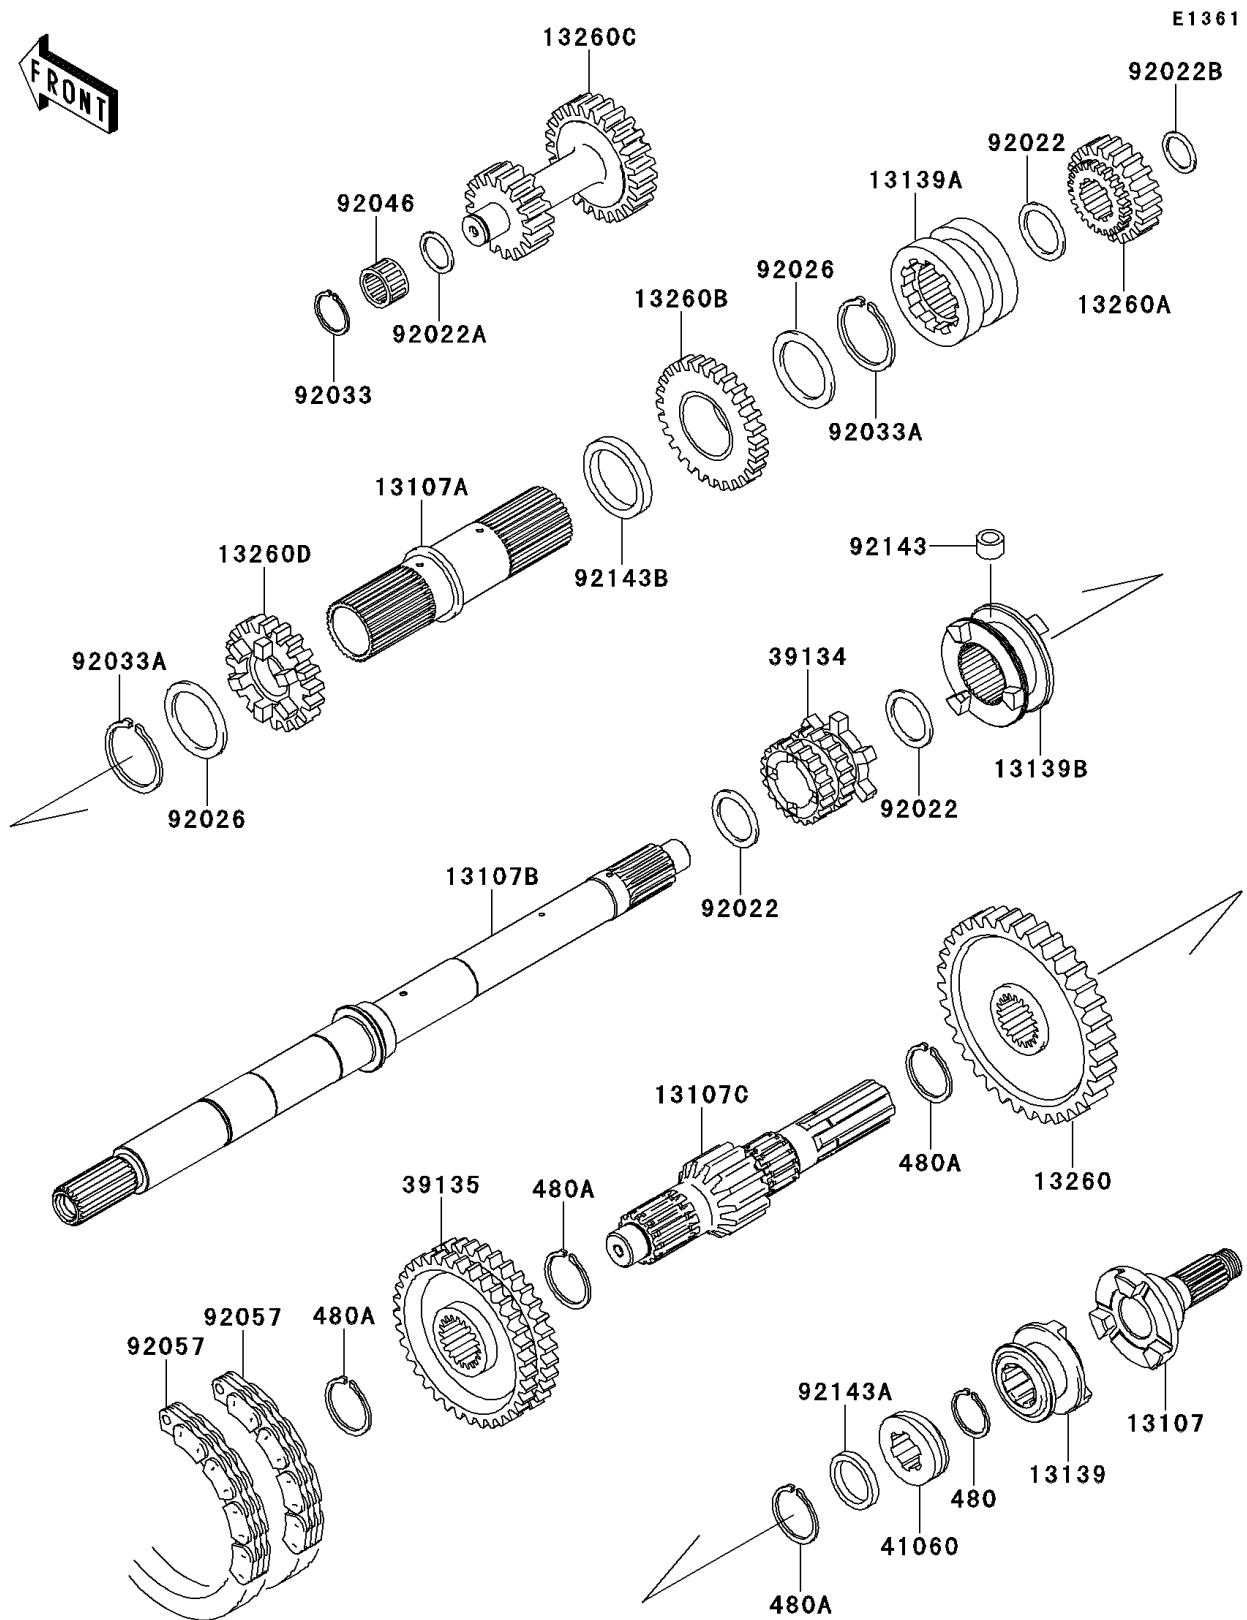

2009 Mule™ 4010 Trans4x4® Diesel

Kawasaki
Let the Good Times Roll®

PARTS DIAGRAM

Transmission