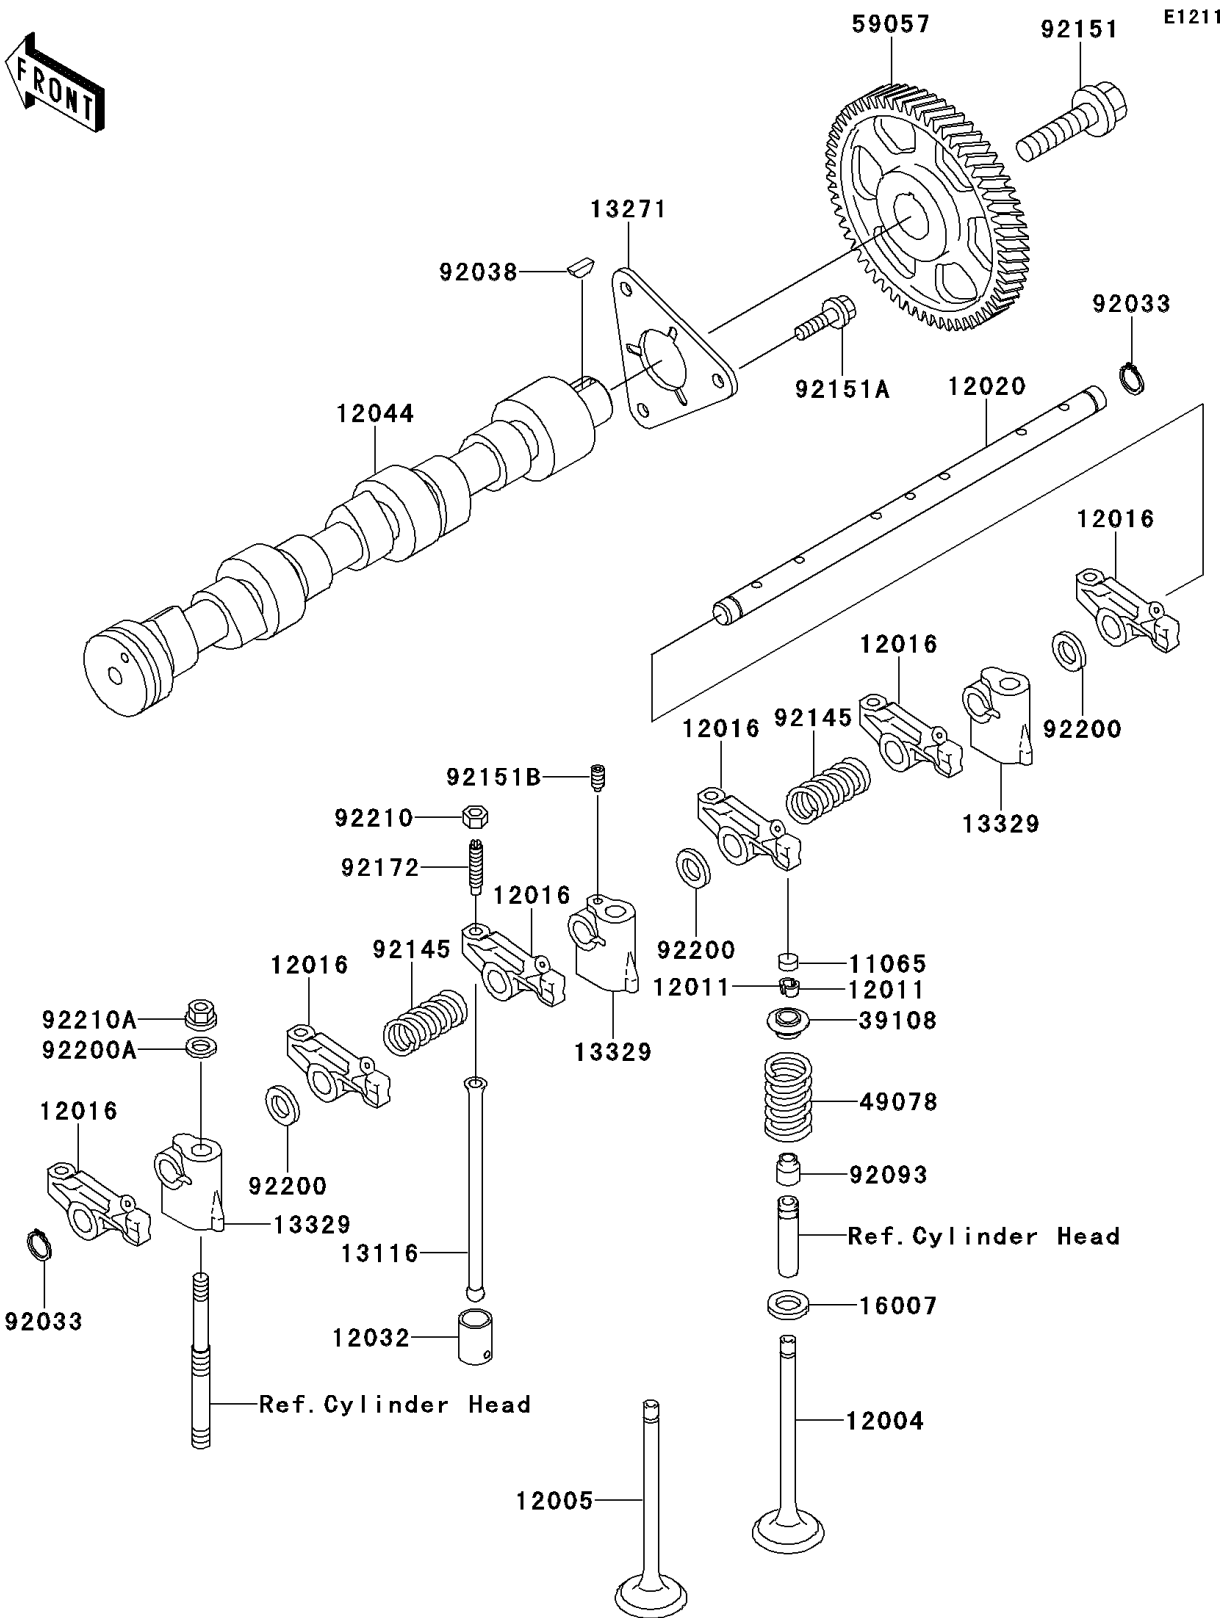

2011 MULE™ 4010 TRANS4x4® DIESEL

Kawasaki
Let the Good Times Roll®

PARTS DIAGRAM

Valve(s)/Camshaft(s)

2011 MULE™ 4010 TRANS4x4® DIESEL

Kawasaki
Let the Good Times Roll®

PARTS LIST

Valve(s)/Camshaft(s)

ITEM NAME

PART NUMBER

QUANTITY
