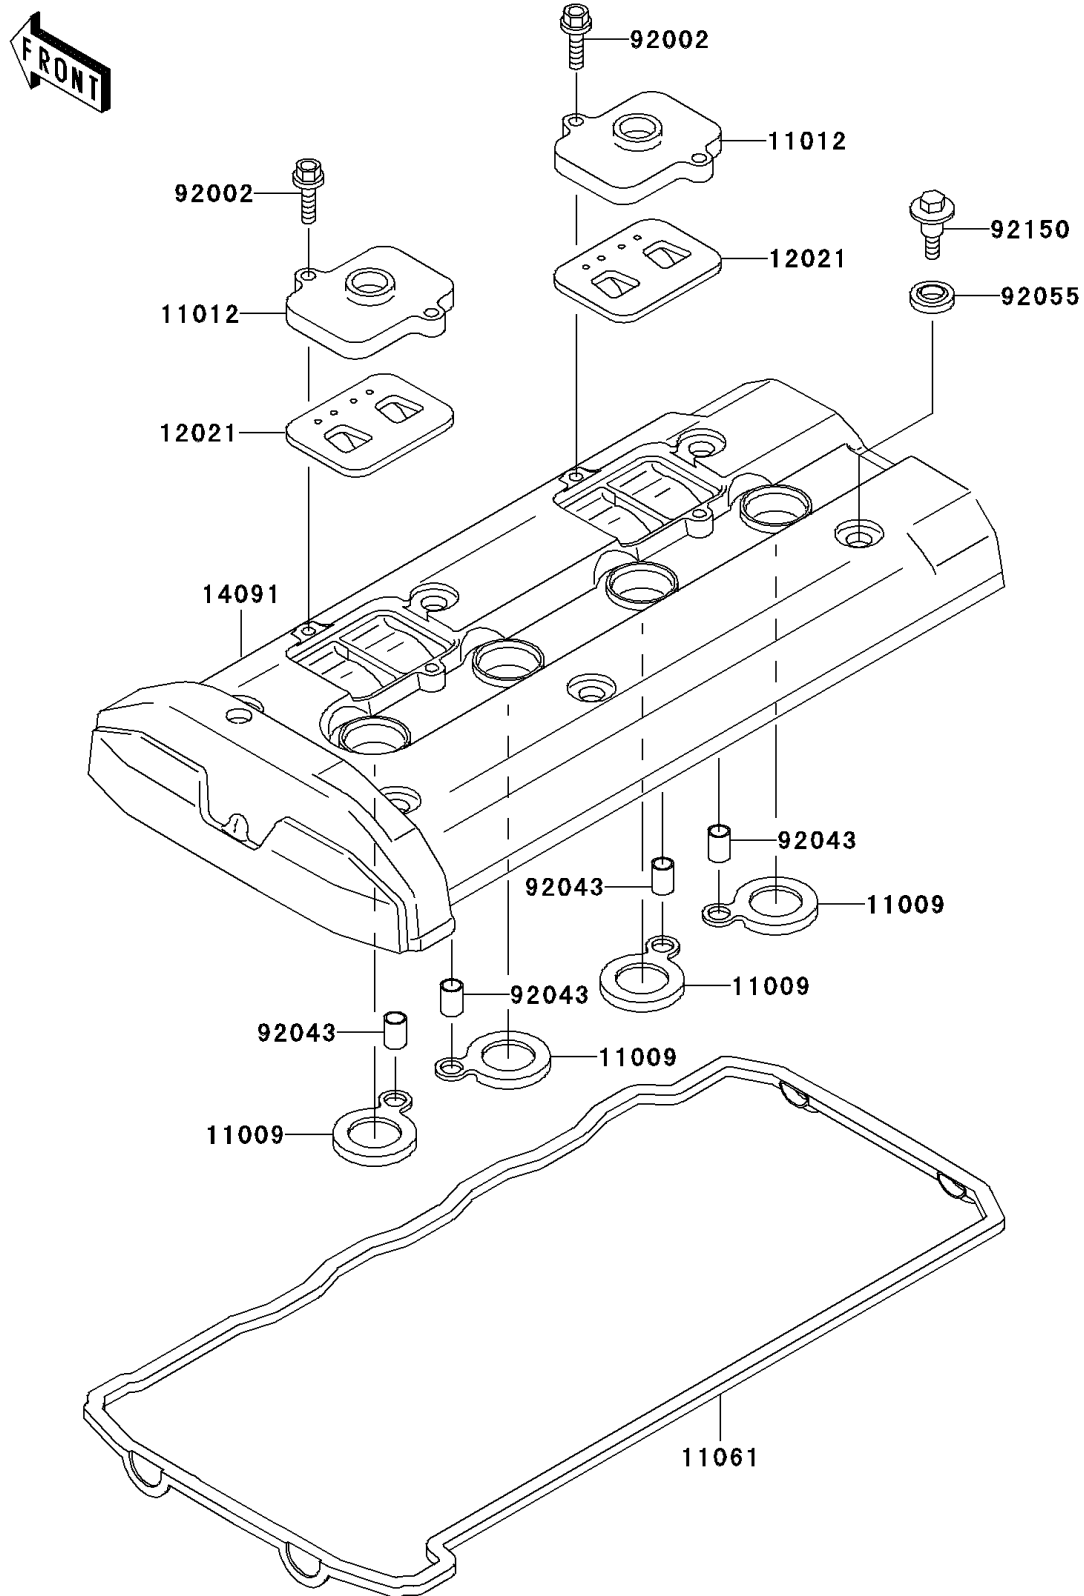

2002 ZRX1200R

PARTS DIAGRAM

Cylinder Head Cover

E1112

2002 ZRX1200R

PARTS LIST

Cylinder Head Cover

ITEM NAME	PART NUMBER	QUANTITY
GASKET,SPARK PLUG (Ref # 11009)	11009-1725	4
CAP,REED VALVE (Ref # 11012)	11012-1532	2
GASKET,CYLINDER HEAD (Ref # 11061)	11061-1059	1
VALVE-ASSY-REED (Ref # 12021)	12021-1119	2
COVER,HEAD (Ref # 14091)	14091-1317	1
BOLT,6X22 (Ref # 92002)	92002-1068	4
PIN,8.2X10X14 (Ref # 92043)	92043-1264	4
RING-O,HEAD COVER BOLT (Ref # 92055)	92055-1352	6
BOLT,HEAD COVER (Ref # 92150)	92150-1447	6