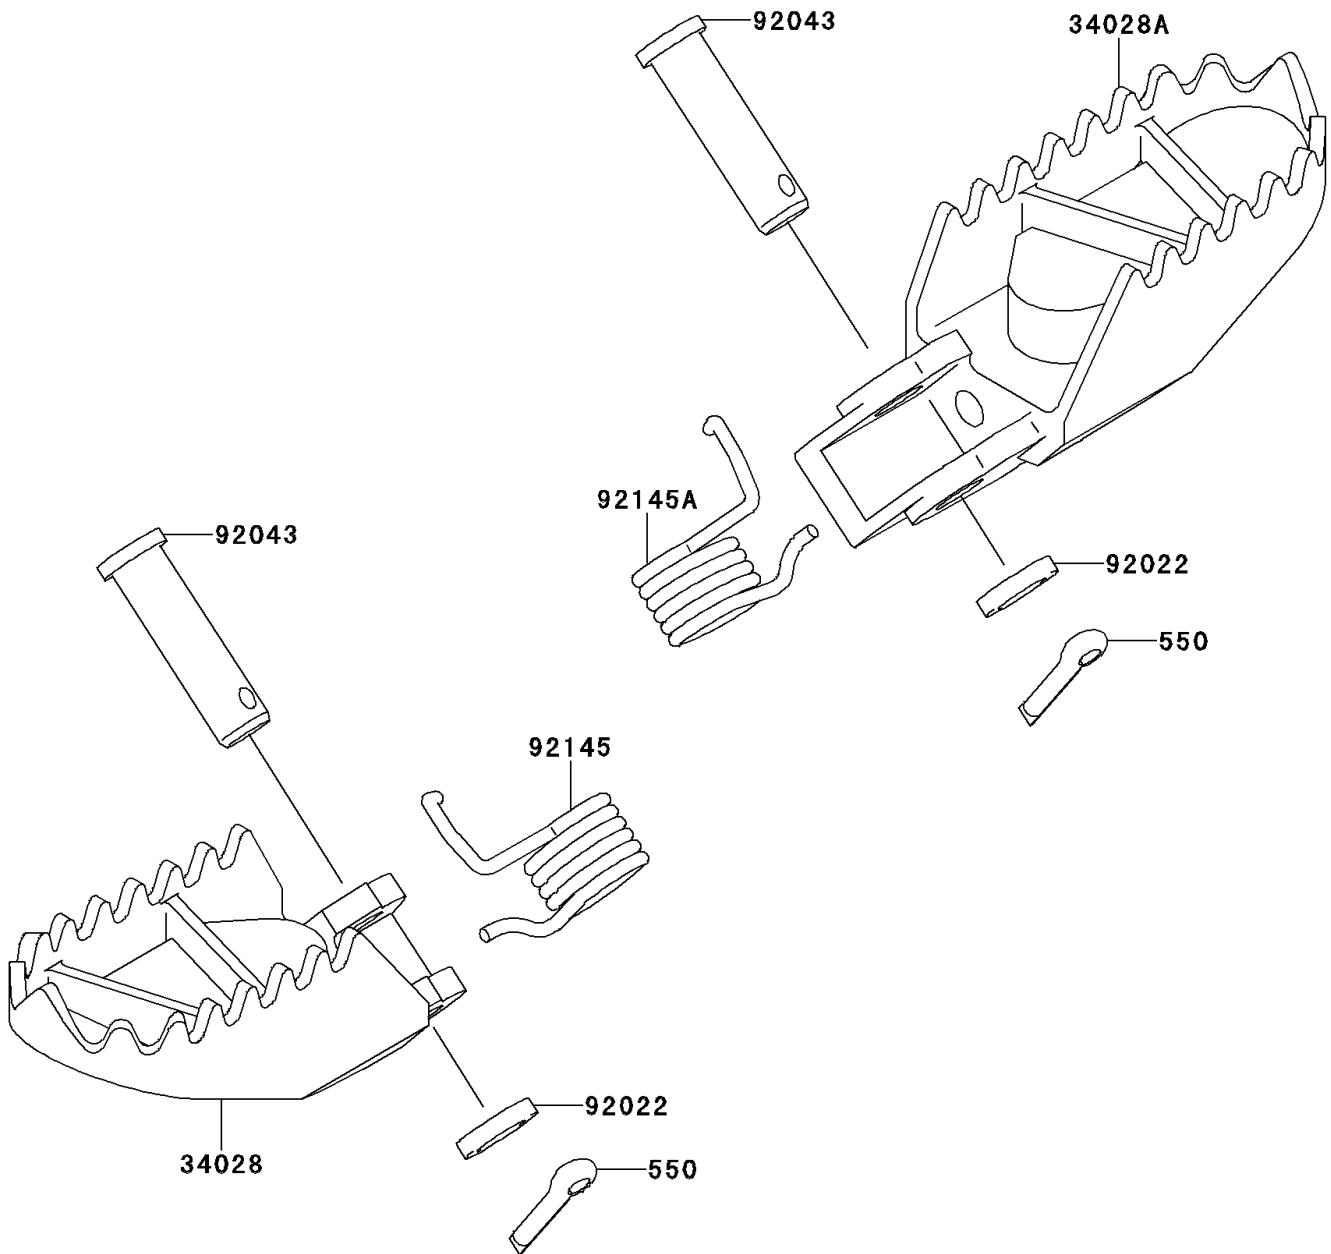

2011 KX™ 85

PARTS DIAGRAM

Footrests

F2160

2011 KX™ 85

PARTS LIST

Footrests

ITEM NAME

PART NUMBER

QUANTITY
