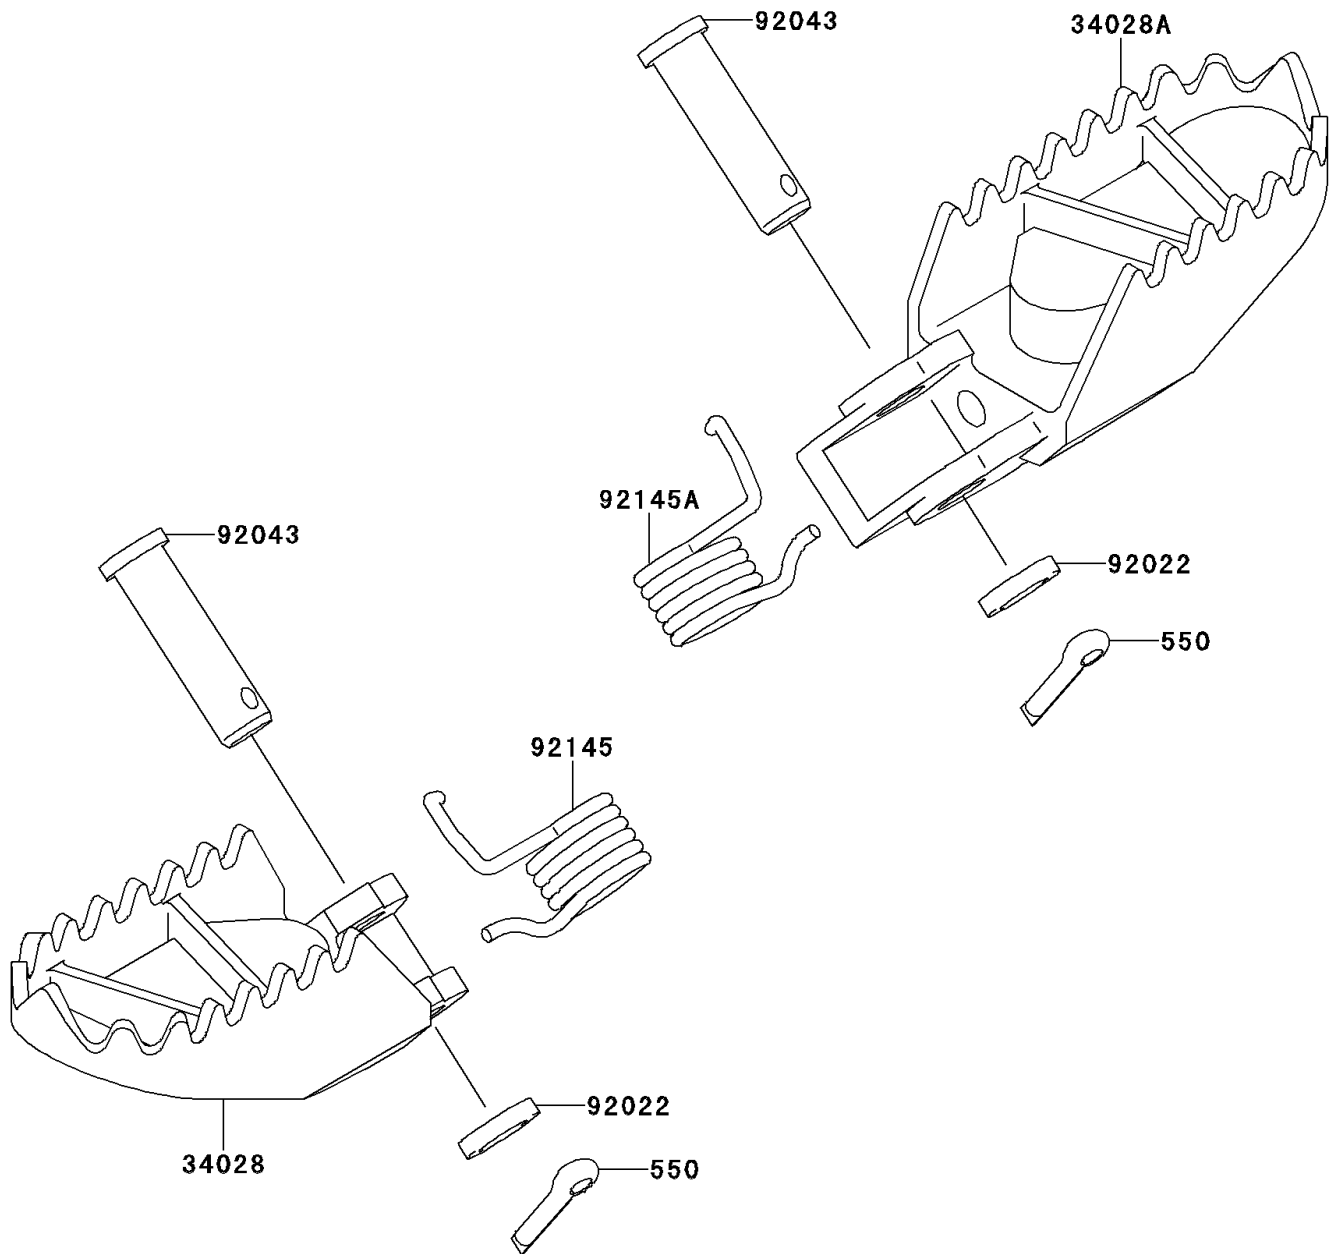

2013 KX™ 85

PARTS DIAGRAM

Footrests

F2160

2013 KX™ 85

PARTS LIST

Footrests

Kawasaki

Let the Good Times Roll®

ITEM NAME

PART NUMBER

QUANTITY
