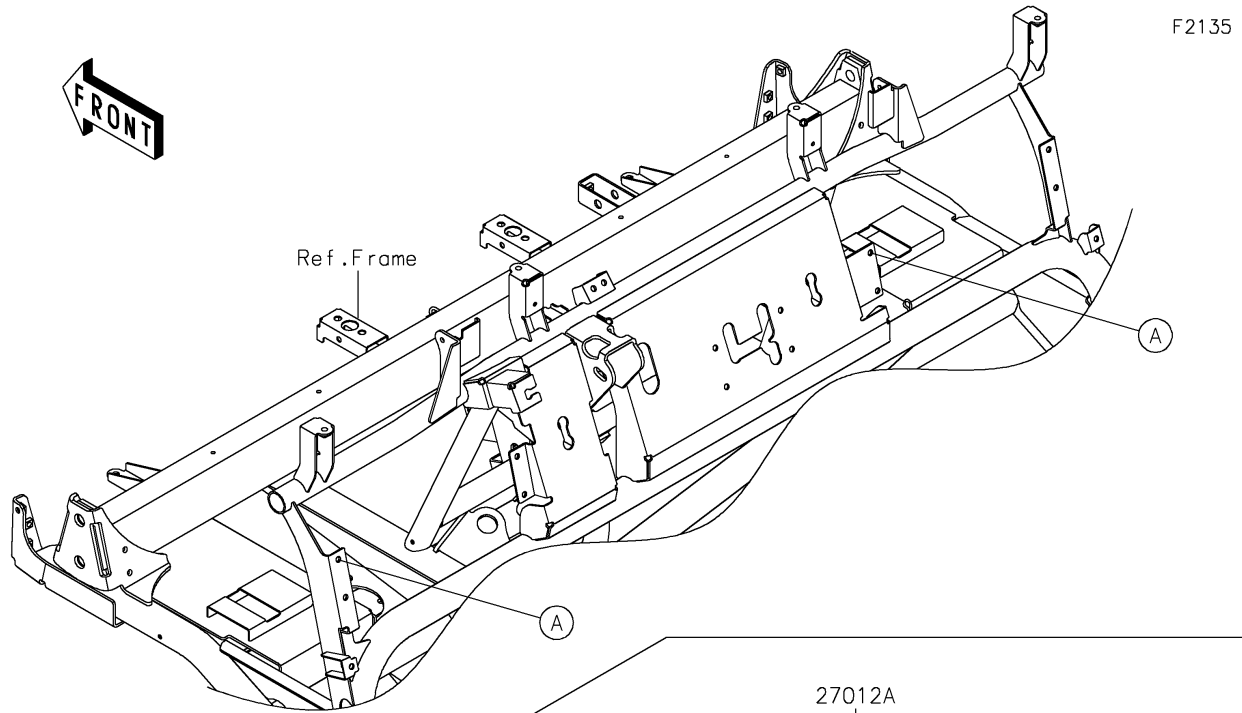

2021 MULE™ 4010 TRANS4x4® FE

PARTS DIAGRAM

Front Box

2021 MULE™ 4010 TRANS4x4® FE

PARTS LIST

Front Box

ITEM NAME	PART NUMBER	QUANTITY
COVER,STORAGE GRIP,F.BLACK (Ref # 14091)	14091-1659-6Z	2
COVER,CONTROL PANEL,F.BLACK (Ref # 14091A)	14091-1660-6Z	2
HOOK (Ref # 27012)	27012-1607	2
HOOK (Ref # 27012A)	27012-1612	2
CASE-STORAGE,F.BLACK (Ref # 39012)	39012-1061-6Z	2
TRIM-SEAL,L=774 (Ref # 39145)	39145-1130	2
SCREW,TAPPING,4X12 (Ref # 92009)	92009-1444	4
SCREW,6X16 (Ref # 92009A)	92009-1621	8
RIVET (Ref # 92039)	92039-1041	4
PIN,6X14.5 (Ref # 92043)	92043-125	4
COLLAR (Ref # 92143)	92143-1087	8
SCREW-PAN-WP-CROS,4X12 (Ref # 224)	224AB0412	4
NUT-HEX,4MM (Ref # 311)	311AA0400	4
PIN-SNAP,1.2X21.2 (Ref # 554)	554DA0600	4