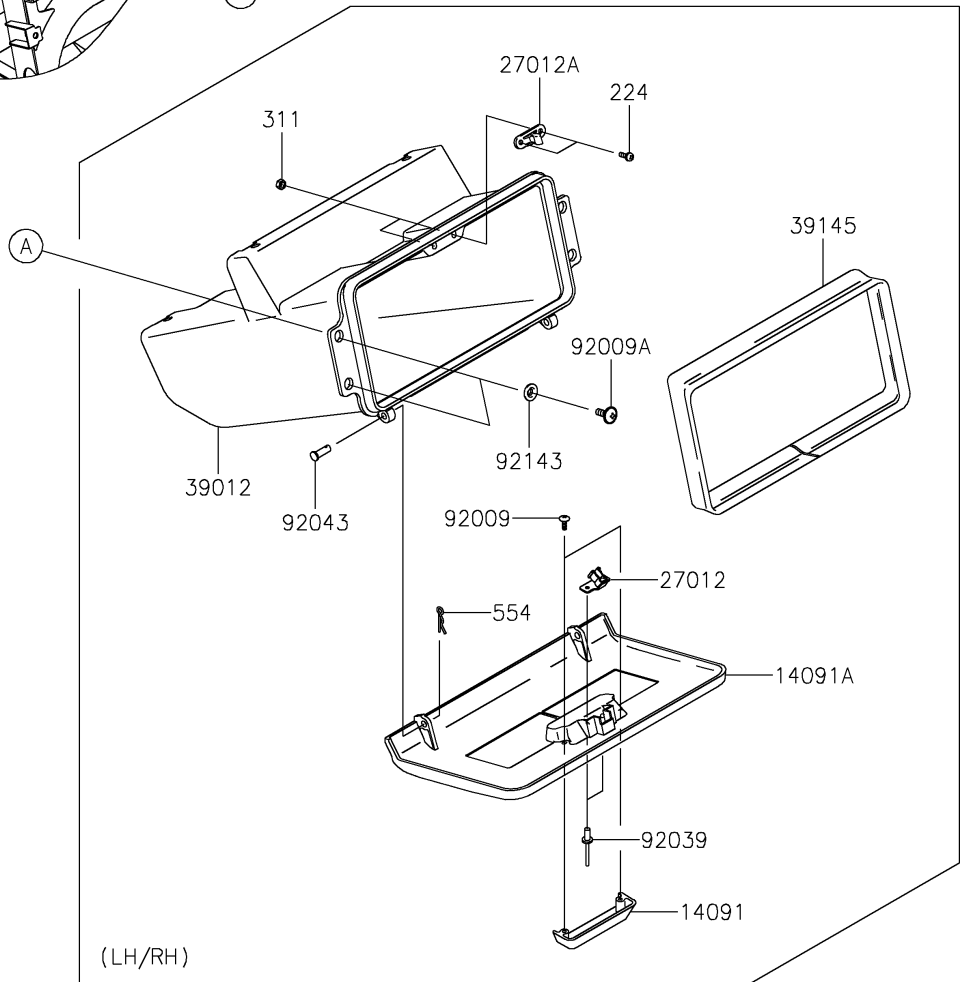

2021 MULE™ 4010 TRANS4x4® FE

PARTS DIAGRAM

Front Box

2021 MULE™ 4010 TRANS4x4® FE

PARTS LIST

Front Box

ITEM NAME	PART NUMBER	QUANTITY
COVER,STORAGE GRIP,F.BLACK (Ref # 14091)	14091-1659-6Z	2
COVER,CONTROL PANEL,F.BLACK (Ref # 14091A)	14091-1660-6Z	2
HOOK (Ref # 27012)	27012-1607	2
HOOK (Ref # 27012A)	27012-1612	2
CASE-STORAGE,F.BLACK (Ref # 39012)	39012-1061-6Z	2
TRIM-SEAL,L=774 (Ref # 39145)	39145-1130	2
SCREW,TAPPING,4X12 (Ref # 92009)	92009-1444	4
SCREW,6X16 (Ref # 92009A)	92009-1621	8
RIVET (Ref # 92039)	92039-1041	4
PIN,6X14.5 (Ref # 92043)	92043-125	4
COLLAR (Ref # 92143)	92143-1087	8
SCREW-PAN-WP-CROS,4X12 (Ref # 224)	224AB0412	4
NUT-HEX,4MM (Ref # 311)	311AA0400	4
PIN-SNAP,1.2X21.2 (Ref # 554)	554DA0600	4