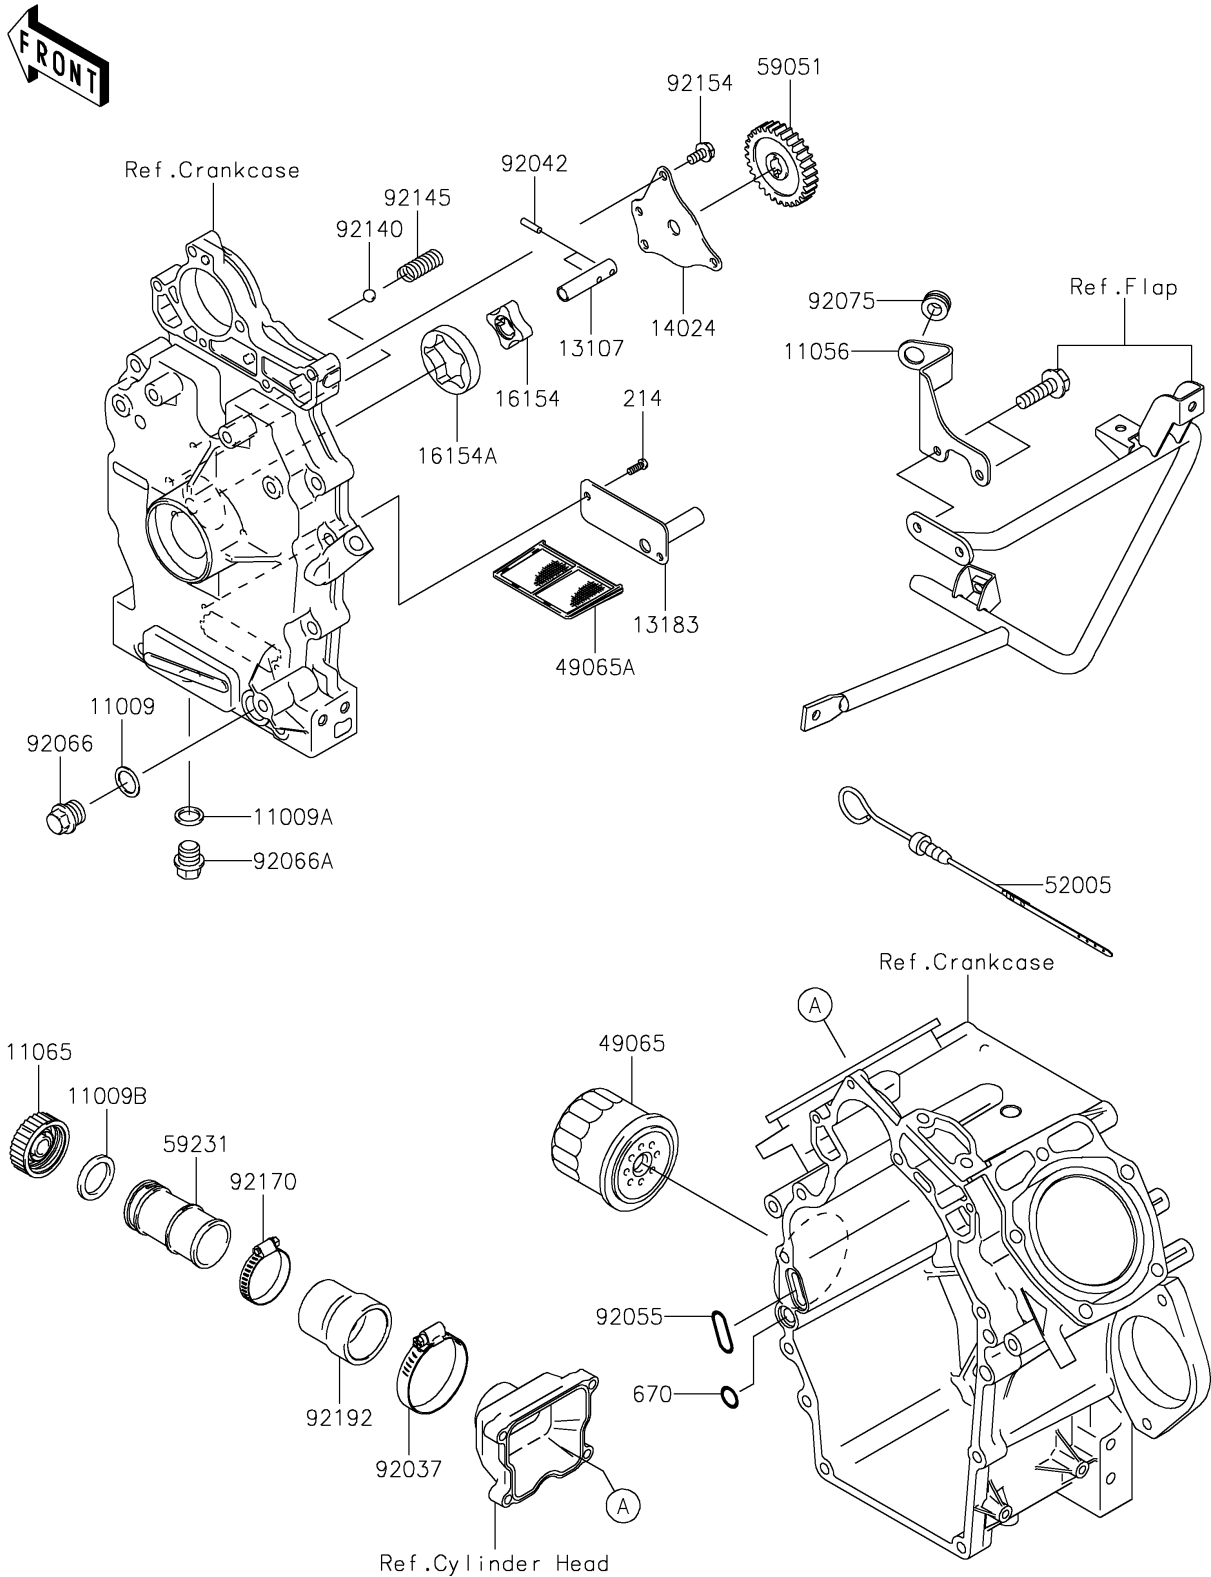

2021 MULE 4000 TRANS™

PARTS DIAGRAM

Oil Pump/Oil Filter

E1710

2021 MULE 4000 TRANS™

PARTS LIST

Oil Pump/Oil Filter

ITEM NAME	PART NUMBER	QUANTITY
-----------	-------------	----------
