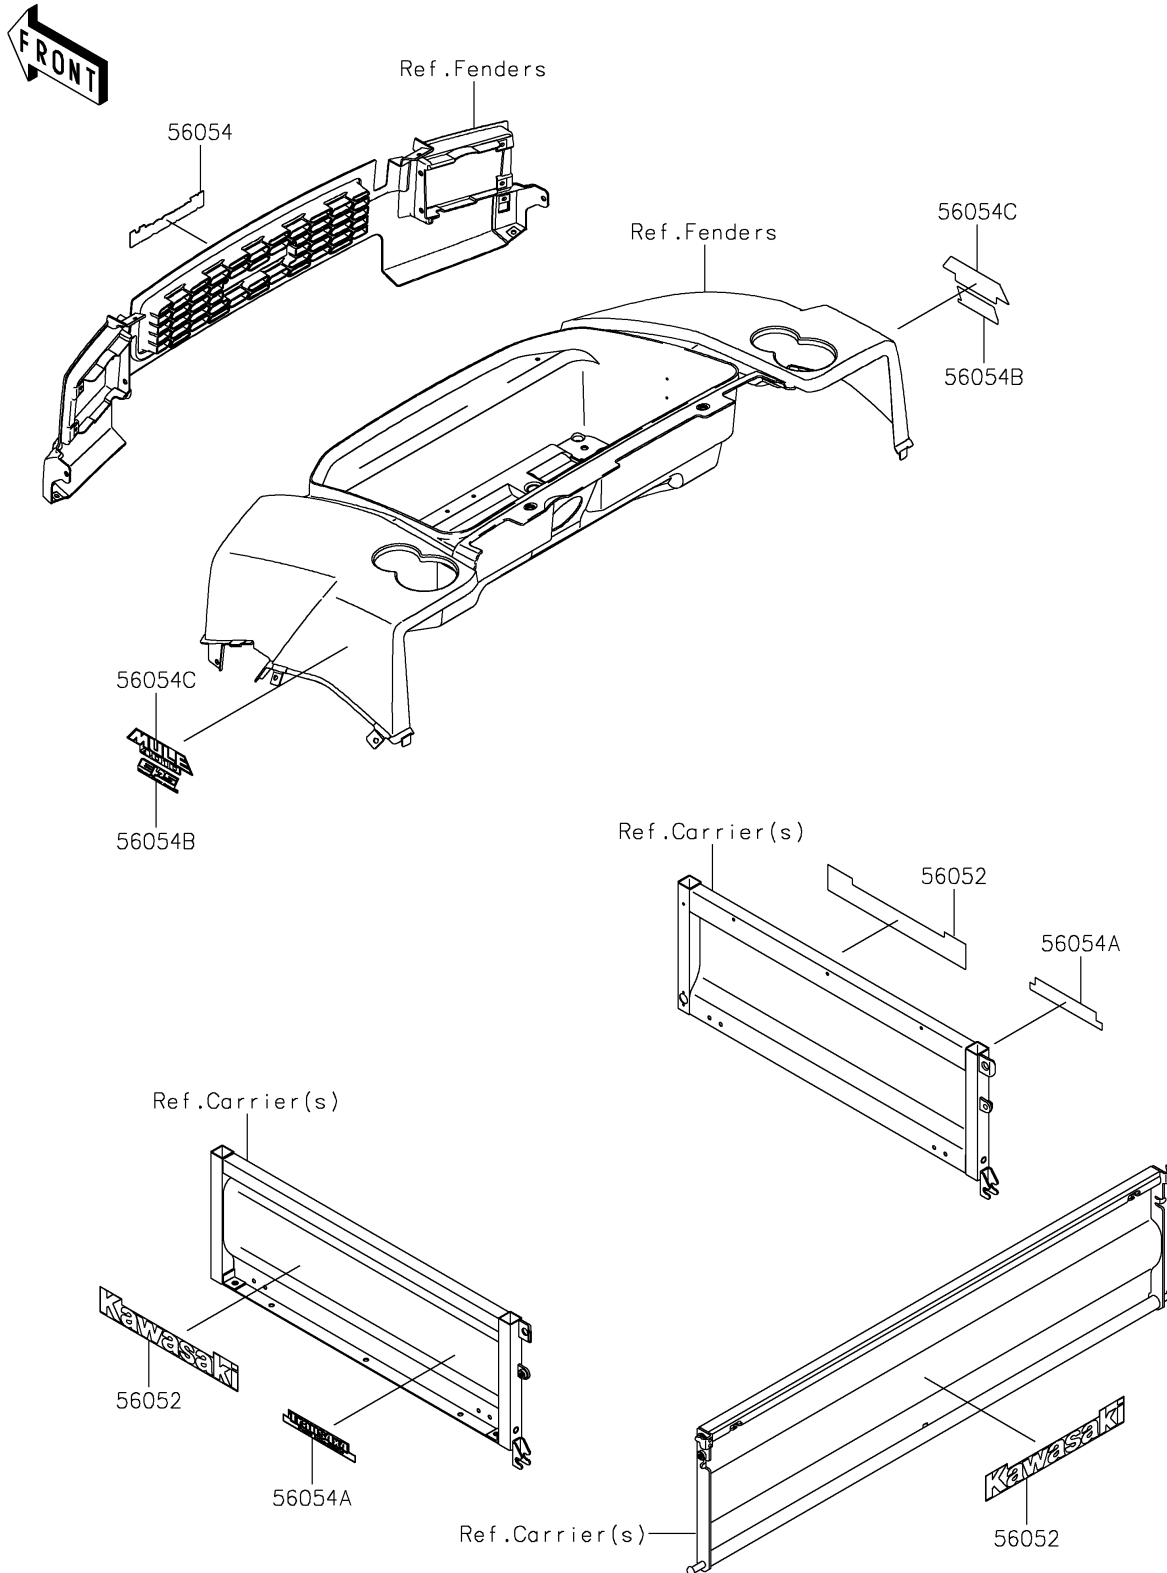

2021 MULE™ 4010 TRANS4x4® CAMO

PARTS DIAGRAM

Decals

F2861

2021 MULE™ 4010 TRANS4x4® CAMO

Kawasaki
Let the Good Times Roll®

PARTS LIST

Decals

ITEM NAME	PART NUMBER	QUANTITY
MARK,SIDE PLATE,KAWASAKI (Ref # 56052)	56052-0105	3
MARK,FRONT GRILL,KAWASAKI (Ref # 56054)	56054-0216	1
MARK,SIDE PLATE,TRANS4X4 (Ref # 56054A)	56054-0782	2
MARK,FR FENDER,EPS (Ref # 56054B)	56054-1805	2
MARK,FR FENDER,MULE4010 (Ref # 56054C)	56054-1810	2