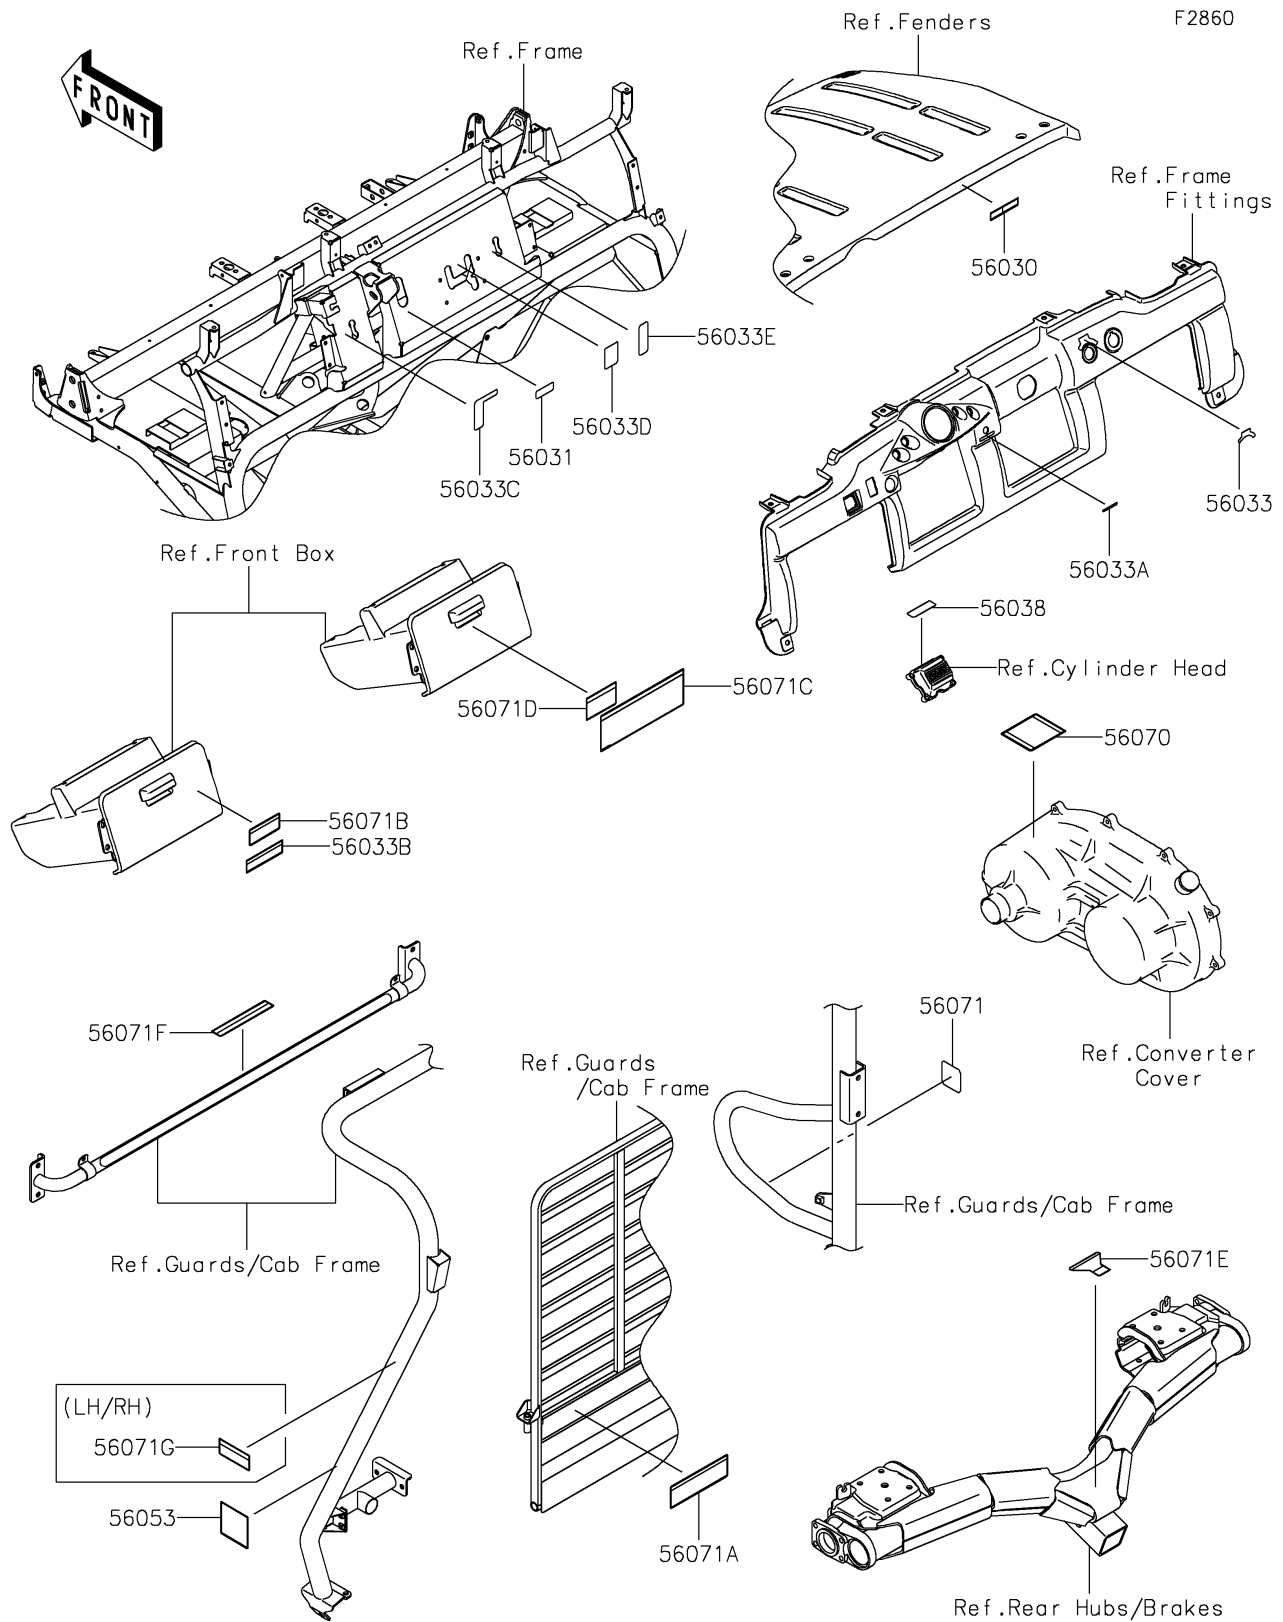

2021 MULE™ 4010 TRANS4x4® CAMO

Kawasaki
Let the Good Times Roll®

PARTS DIAGRAM

Labels

2021 MULE™ 4010 TRANS4x4® CAMO

Kawasaki
Let the Good Times Roll®

PARTS LIST

Labels

ITEM NAME	PART NUMBER	QUANTITY
LABEL,OPERATING HOOD (Ref # 56030)	56030-1563	1
LABEL-MANUAL,BRAKE FLUID LEVEL (Ref # 56031)	56031-1818	1
LABEL-MANUAL,IGNITION (Ref # 56033)	56033-0212	1
LABEL-MANUAL,POWER STEERING (Ref # 56033A)	56033-0213	1
LABEL-MANUAL,SHIFT NOTICE (Ref # 56033B)	56033-0822	1
LABEL-MANUAL,DIFF MODE (Ref # 56033C)	56033-1183	1
LABEL-MANUAL,SHIFT (Ref # 56033D)	56033-1186	1
LABEL-MANUAL,2WD/4WD (Ref # 56033E)	56033-1187	1
LABEL-BRAND (Ref # 56038)	56038-2782	1
LABEL-SPECIFICATION,TIRE (Ref # 56053)	56053-1631	1
LABEL-WARNING,HOT SURFACES (Ref # 56070)	56070-0051	1
LABEL-WARNING,GASOLINE (Ref # 56071)	56071-0588	1
LABEL-WARNING,CARGO BED,4P (Ref # 56071A)	56071-0637	1
LABEL-WARNING,CARGO BED (Ref # 56071B)	56071-0638	1
LABEL-WARNING,GENERAL (Ref # 56071C)	56071-0645	1
LABEL-WARNING,HOOD CAUTION (Ref # 56071D)	56071-0894	1
LABEL-WARNING,TRAILER HITCH (Ref # 56071E)	56071-0895	1
LABEL-WARNING,REAR SEAT CAPAC (Ref # 56071F)	56071-0899	1
LABEL-WARNING,HAND CLEARANCE (Ref # 56071G)	56071-0901	2