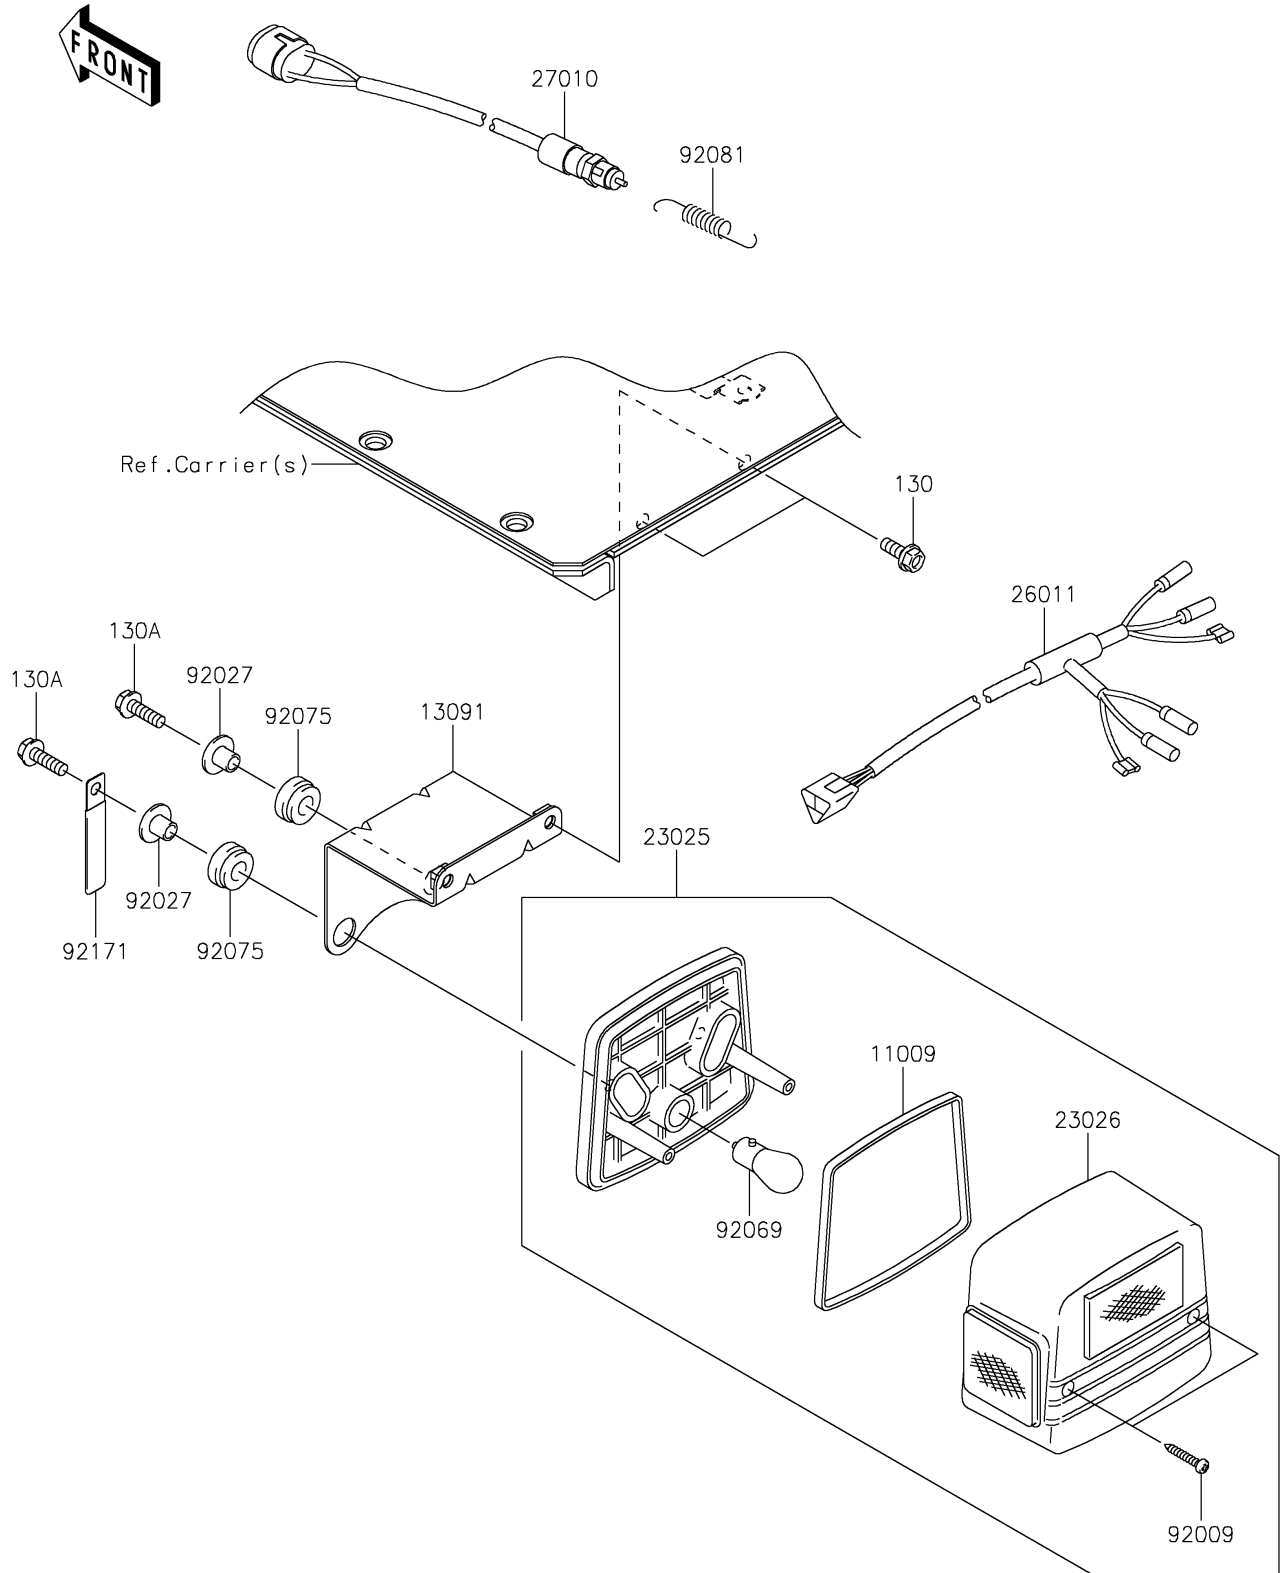

2021 MULE™ 4010 TRANS4x4® CAMO

PARTS DIAGRAM

Taillight(s)

F2720

2021 MULE™ 4010 TRANS4x4® CAMO

Kawasaki
Let the Good Times Roll®

PARTS LIST

Taillight(s)

ITEM NAME	PART NUMBER	QUANTITY
GASKET, TAIL LAMP (Ref # 11009)	11009-1215	2
HOLDER, TAIL LAMP (Ref # 13091)	13091-1743	2
LAMP-TAIL (Ref # 23025)	23025-1042	2
LENS, TAIL LAMP (Ref # 23026)	23026-1019	2
WIRE-LEAD (Ref # 26011)	26011-1756	1
SWITCH, BRAKE LAMP (Ref # 27010)	27010-1301	1
SCREW, TAPPING, 4X25 (Ref # 92009)	92009-1069	4
COLLAR, L=11.1 (Ref # 92027)	92027-194	4
BULB, 12V 21/5W (Ref # 92069)	92069-1011	2
DAMPER (Ref # 92075)	92075-277	4
SPRING, HOOK RETURN (Ref # 92081)	92081-1466	1
CLAMP, L=60 (Ref # 92171)	92171-0652	2
BOLT-FLANGED, 6X16 (Ref # 130)	130BA0616	4
BOLT-FLANGED, 6X20 (Ref # 130A)	130BA0620	4