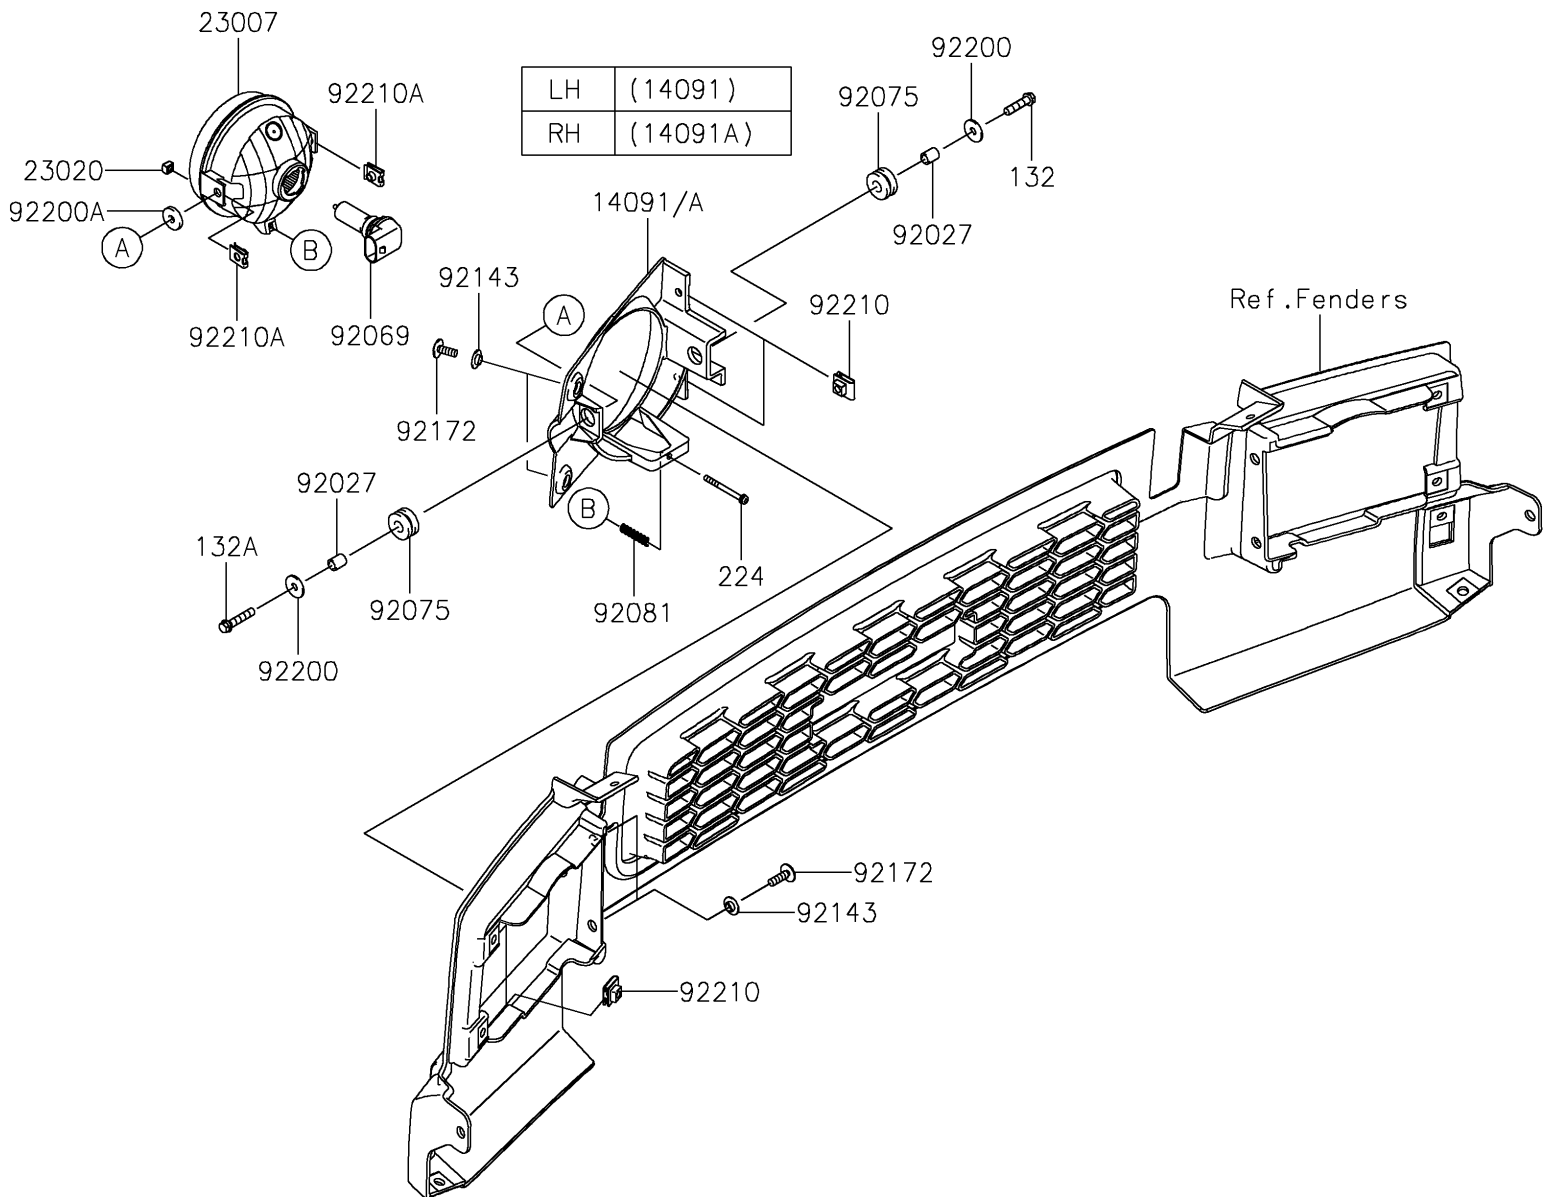

2021 MULE™ 4010 TRANS4x4® CAMO

PARTS DIAGRAM

Headlight(s)

F2710