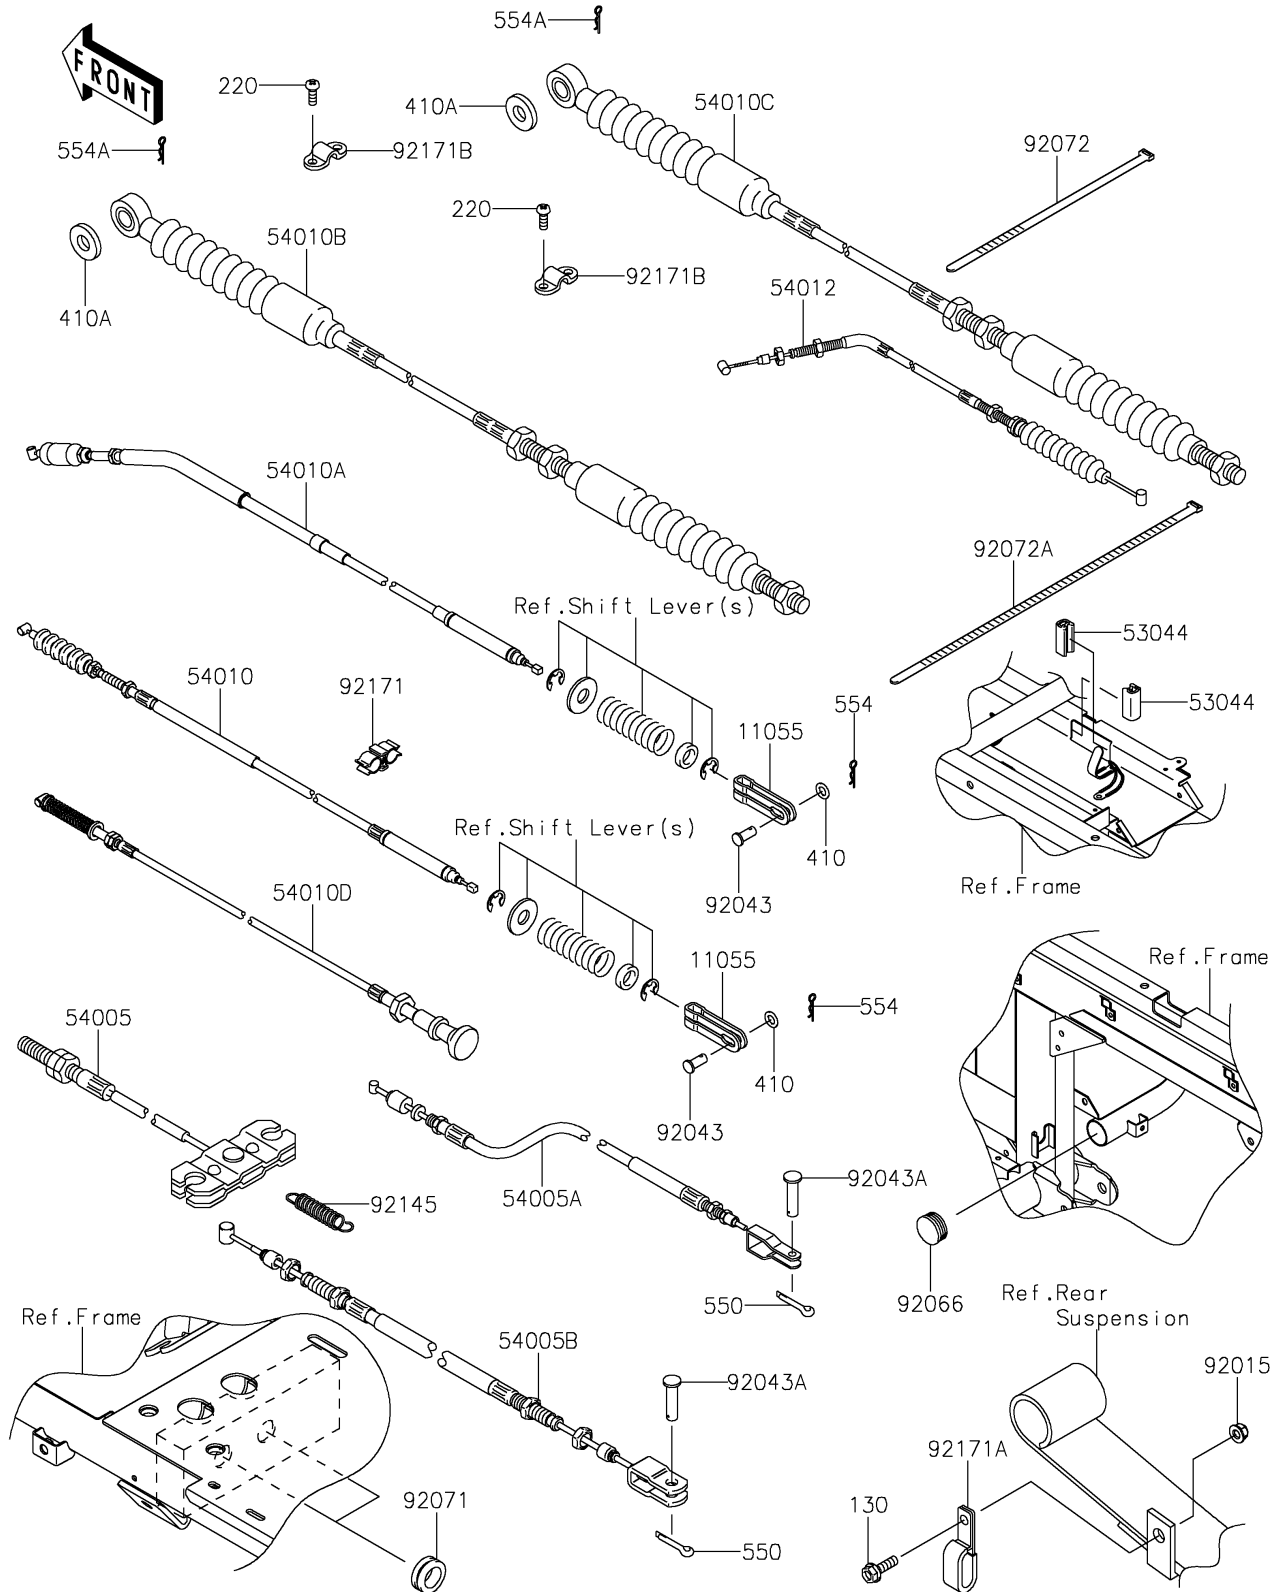

2021 MULE™ 4010 TRANS4x4® CAMO

PARTS DIAGRAM

Cables

F2540

2021 MULE™ 4010 TRANS4x4® CAMO

Kawasaki
Let the Good Times Roll®

PARTS LIST

Cables

ITEM NAME	PART NUMBER	QUANTITY
BRACKET,DIFF LOCK (Ref # 11055)	11055-7505	2
TRIM,L=22 (Ref # 53044)	53044-7503	2
CABLE-BRAKE,PARKING,FR (Ref # 54005)	54005-1198	1
CABLE-BRAKE,PARKING,RR,RH (Ref # 54005A)	54005-7502	1
CABLE-BRAKE,PARKING,RR,LH (Ref # 54005B)	54005-7503	1
CABLE,2-4WD (Ref # 54010)	54010-0045	1
CABLE,DIFF LOCK (Ref # 54010A)	54010-0111	1
CABLE,SHIFT CONTROL (Ref # 54010B)	54010-0132	1
CABLE,HI/LOW (Ref # 54010C)	54010-0133	1
CABLE,HOOD (Ref # 54010D)	54010-0600	1
CABLE-THROTTLE (Ref # 54012)	54012-7505	1
NUT,LOCK,FLANGED,6MM (Ref # 92015)	92015-1675	1
PIN,6X11 (Ref # 92043)	92043-092	2
PIN (Ref # 92043A)	92043-1039	2
PLUG (Ref # 92066)	92066-7503	1
GROMMET (Ref # 92071)	92071-1027	2
BAND,L=188 (Ref # 92072)	92072-1239	3
BAND,L=368.3 (Ref # 92072A)	92072-3872	1
SPRING (Ref # 92145)	92145-7506	1
CLAMP (Ref # 92171)	92171-0129	1
CLAMP,CABLE (Ref # 92171A)	92171-0176	1
CLAMP (Ref # 92171B)	92171-1203	2
BOLT-FLANGED,6X20 (Ref # 130)	130AA0620	1
SCREW-PAN-CROS,5X14 (Ref # 220)	220AA0514	4
WASHER-PLAIN-SMALL (Ref # 410)	410AA0600	2
WASHER-PLAIN-SMALL,8MM (Ref # 410A)	410AA0800	2
PIN-COTTER,2.0X22 (Ref # 550)	550AA2022	2
PIN-SNAP,1.2X21.2 (Ref # 554)	554DA0600	2
PIN-SNAP (Ref # 554A)	554DA0800	2