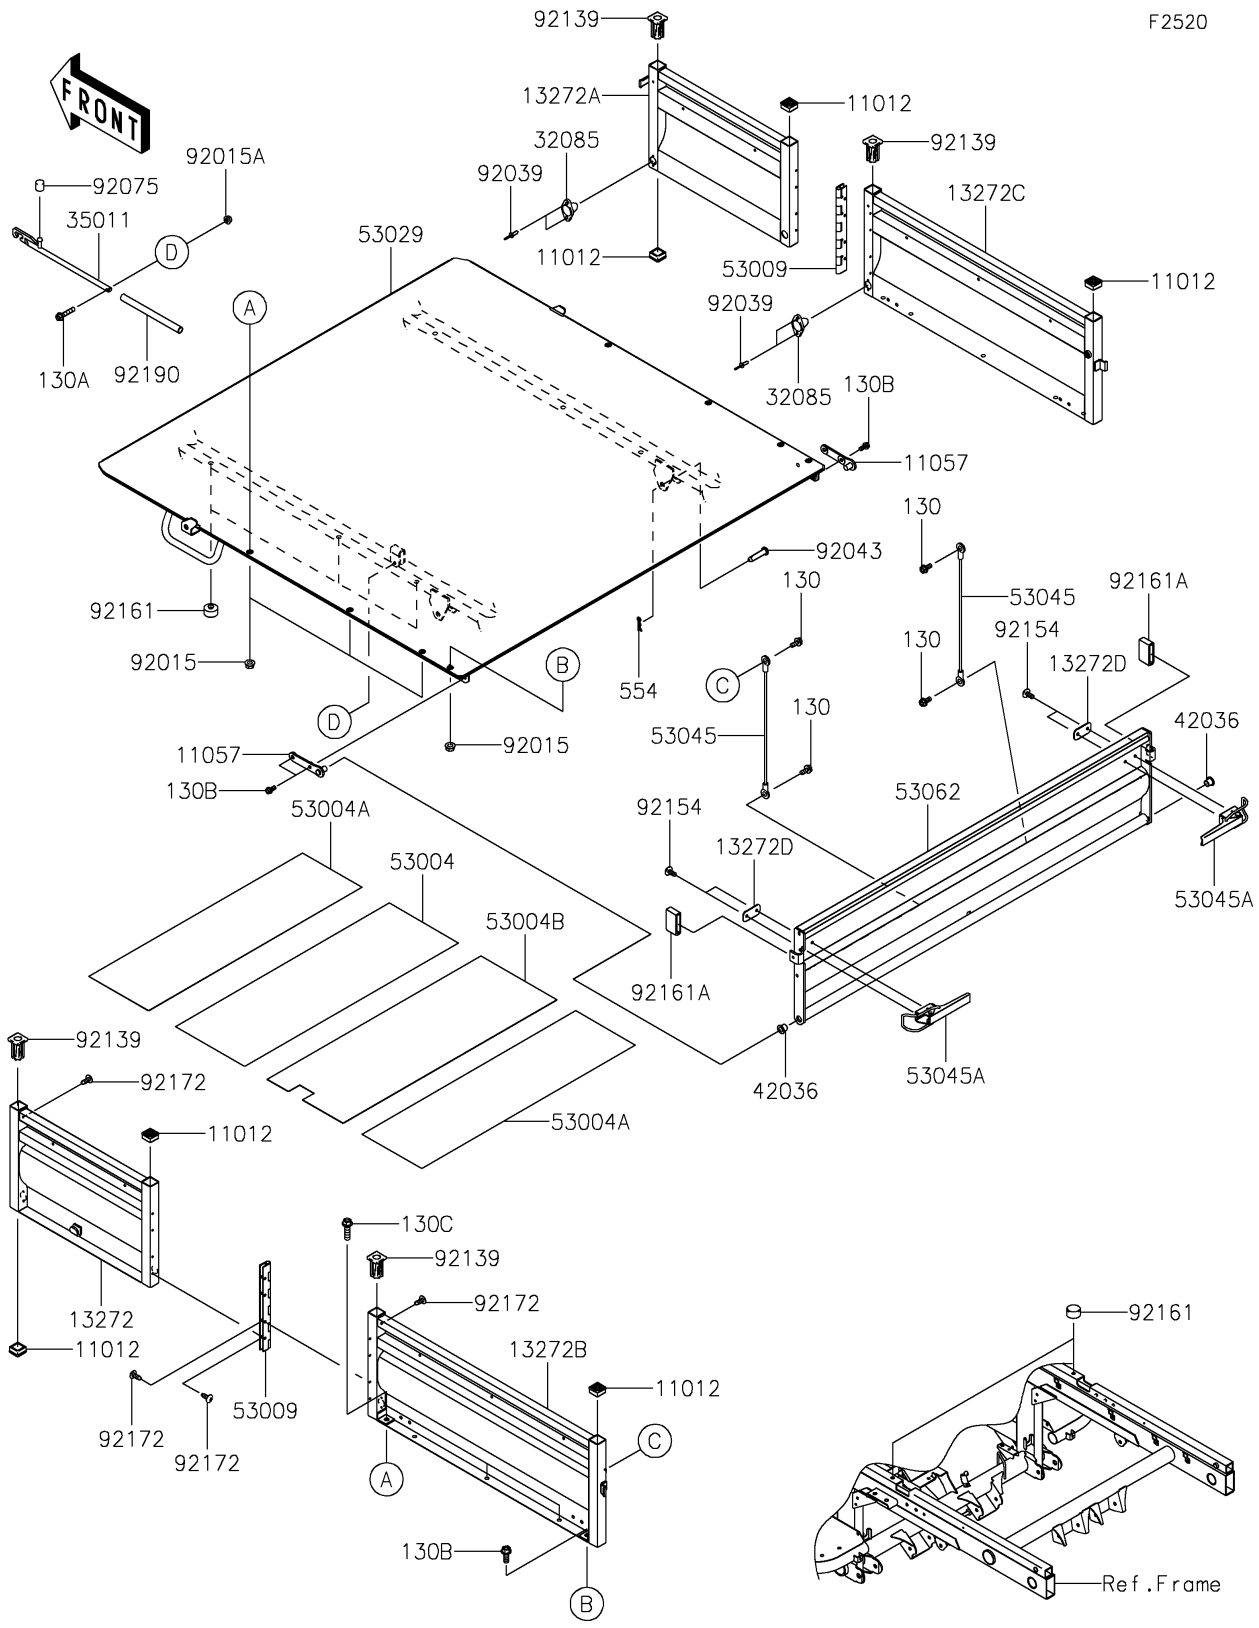

2021 MULE™ 4010 TRANS4x4® CAMO

PARTS DIAGRAM

Carrier(s)

F2520

2021 MULE™ 4010 TRANS4x4® CAMO

Kawasaki
Let the Good Times Roll®

PARTS LIST

Carrier(s)

| ITEM NAME | PART NUMBER | QUANTITY |
|--|----------------|----------|
| CAP (Ref # 11012) | 11012-1784 | 6 |
| BRACKET, TAIL GATE (Ref # 11057) | 11057-1623 | 2 |
| PLATE, SIDE, FR, LH, CAMOUFLAGE (Ref # 13272) | 13272-2896-42J | 1 |
| PLATE, SIDE, FR, RH, CAMOUFLAGE (Ref # 13272A) | 13272-2897-42J | 1 |
| PLATE, SIDE, RR, LH, CAMOUFLAGE (Ref # 13272B) | 13272-2898-42J | 1 |
| PLATE, SIDE, RR, RH, CAMOUFLAGE (Ref # 13272C) | 13272-2899-42J | 1 |
| PLATE (Ref # 13272D) | 13272-7516 | 2 |
| STOPPER (Ref # 32085) | 32085-7501 | 4 |
| STAY, CARRIER STOPPER (Ref # 35011) | 35011-1648 | 1 |
| SLEEVE (Ref # 42036) | 42036-0839 | 2 |
| MAT, CARRIER (Ref # 53004) | 53004-0639 | 1 |
| MAT, CARRIER (Ref # 53004A) | 53004-0640 | 2 |
| MAT, CARRIER (Ref # 53004B) | 53004-0641 | 1 |
| HINGE (Ref # 53009) | 53009-0031 | 2 |
| CARRIER, BASE PLATE, F. BLACK (Ref # 53029) | 53029-0366-21 | 1 |
| HOOK-ASSY, CABLE (Ref # 53045) | 53045-0030 | 2 |
| HOOK-ASSY (Ref # 53045A) | 53045-0033 | 2 |
| GATE-TAIL, CAMOUFLAGE (Ref # 53062) | 53062-0029-42J | 1 |
| NUT, FLANGED, 8MM (Ref # 92015) | 92015-1014 | 8 |
| NUT, LOCK, FLANGED, 6MM (Ref # 92015A) | 92015-1675 | 1 |
| RIVET (Ref # 92039) | 92039-1150 | 8 |
| PIN, 12X65 (Ref # 92043) | 92043-1428 | 2 |
| DAMPER (Ref # 92075) | 92075-1817 | 1 |
| BUSHING, REAR SCREEN (Ref # 92139) | 92139-7501 | 4 |
| BOLT, SOCKET, 6X14 (Ref # 92154) | 92154-4238 | 4 |
| DAMPER (Ref # 92161) | 92161-7510 | 8 |
| DAMPER (Ref # 92161A) | 92161-7519 | 2 |
| SCREW, TAPPING, 6X16 (Ref # 92172) | 92172-0739 | 20 |
| TUBE, 13X16X200 (Ref # 92190) | 92190-1401 | 1 |