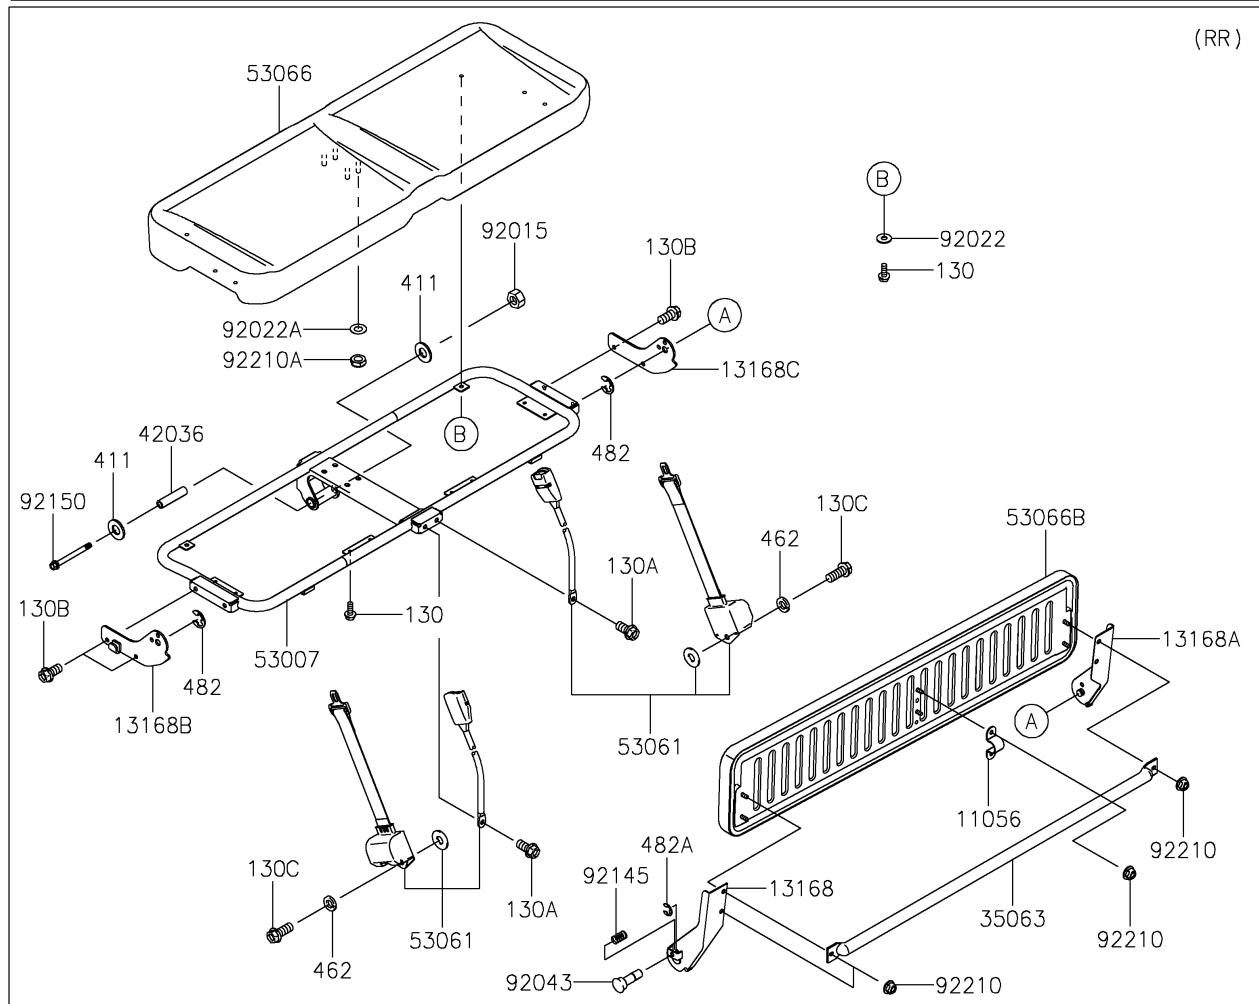

2021 MULE™ 4010 TRANS4x4® CAMO

PARTS DIAGRAM

Seat

2021 MULE™ 4010 TRANS4x4® CAMO

Kawasaki
Let the Good Times Roll®

PARTS LIST

Seat

ITEM NAME	PART NUMBER	QUANTITY
BRACKET,SEAT BACK (Ref # 11056)	11056-0034	1
CAP (Ref # 11065)	11065-7504	6
LEVER,SEAT,TOP,LH (Ref # 13168)	13168-7502	1
LEVER,SEAT,TOP,RH (Ref # 13168A)	13168-7503	1
LEVER,SEAT,LWR,LH (Ref # 13168B)	13168-7504	1
LEVER,SEAT,LWR,RH (Ref # 13168C)	13168-7505	1
PLATE,SEAT (Ref # 13183)	13183-1400	3
STAY,REAR BACK (Ref # 35063)	35063-7510	1
SLEEVE,12.1X20X85 (Ref # 42036)	42036-7501	1
FRAME-SEAT (Ref # 53007)	53007-0327	1
BELT-SEAT,RR (Ref # 53061)	53061-0314	2
BELT-SEAT,FR,RH (Ref # 53061A)	53061-0315	1
BELT-SEAT,FR,LH (Ref # 53061B)	53061-0316	1
SEAT-ASSY,RR,LWR,BLACK (Ref # 53066)	53066-0237-MA	1
SEAT-ASSY,FR,BACK,BLACK (Ref # 53066A)	53066-0258-MA	1
SEAT-ASSY,RR,BACK,BLACK (Ref # 53066B)	53066-0259-MA	1
SEAT-ASSY,FR,LWR,BLACK (Ref # 53066C)	53066-0274-MA	1
NUT,LOCK,12MM,BLACK (Ref # 92015)	92015-1190	1
WASHER,7X18X1.2 (Ref # 92022)	92022-1545	2
WASHER,10.5X20X1 (Ref # 92022A)	92022-239	4
PIN (Ref # 92043)	92043-7503	1
SPRING (Ref # 92145)	92145-7507	1
BOLT,FLANGED,12X117 (Ref # 92150)	92150-1895	1
NUT,FLANGED,LOCK,8MM (Ref # 92210)	92210-0005	16
NUT,LOCK,10MM (Ref # 92210A)	92210-0278	4
BOLT-FLANGED,6X16 (Ref # 130)	130BA0616	10
BOLT-FLANGED,12X20 (Ref # 130A)	130BA1220	4
BOLT-FLANGED,10X20 (Ref # 130B)	130BB1020	4
BOLT-FLANGED,12X25 (Ref # 130C)	130BB1225	4

2021 MULE™ 4010 TRANS4x4® CAMO

Kawasaki
Let the Good Times Roll®

PARTS LIST

Seat

ITEM NAME	PART NUMBER	QUANTITY
WASHER-PLAIN (Ref # 411)	411AB1200	2
WASHER-SPRING,12MM (Ref # 462)	462DB1200	4
CIRCLIP-TYPE-E,12MM (Ref # 482)	482EA0200	2
CIRCLIP-TYPE-E,8MM (Ref # 482A)	482EA8000	1