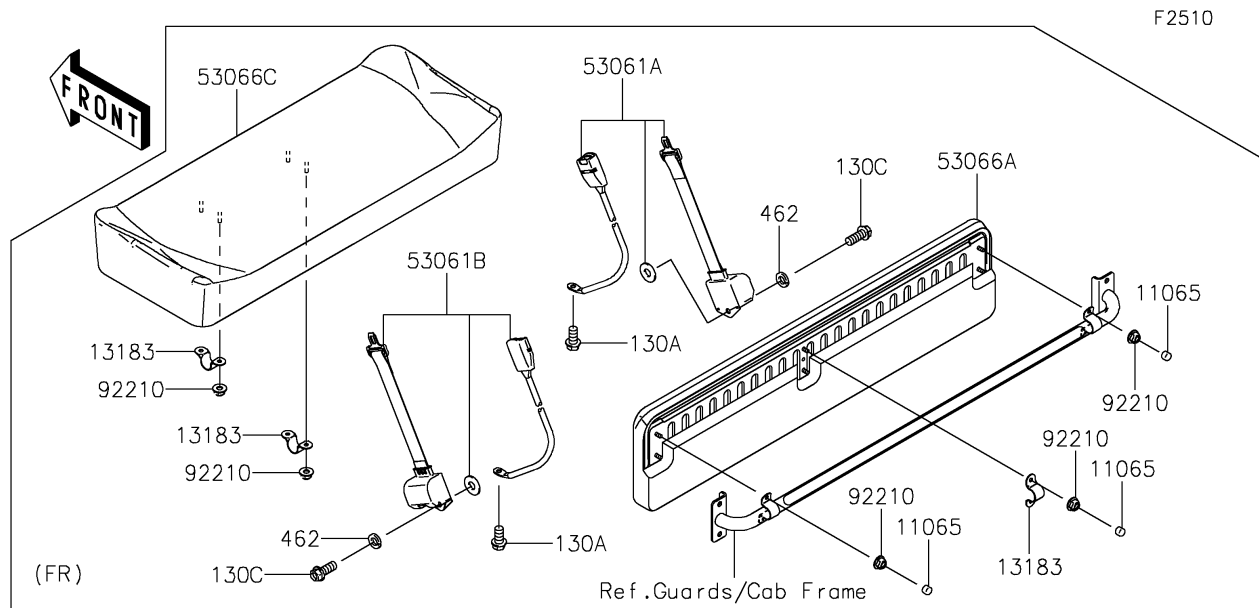

2021 MULE™ 4010 TRANS4x4® CAMO

PARTS DIAGRAM

Seat

2021 MULE™ 4010 TRANS4x4® CAMO

Kawasaki
Let the Good Times Roll®

PARTS LIST

Seat

ITEM NAME	PART NUMBER	QUANTITY
BRACKET,SEAT BACK (Ref # 11056)	11056-0034	1
CAP (Ref # 11065)	11065-7504	6
LEVER,SEAT,TOP,LH (Ref # 13168)	13168-7502	1
LEVER,SEAT,TOP,RH (Ref # 13168A)	13168-7503	1
LEVER,SEAT,LWR,LH (Ref # 13168B)	13168-7504	1
LEVER,SEAT,LWR,RH (Ref # 13168C)	13168-7505	1
PLATE,SEAT (Ref # 13183)	13183-1400	3
STAY,REAR BACK (Ref # 35063)	35063-7510	1
SLEEVE,12.1X20X85 (Ref # 42036)	42036-7501	1
FRAME-SEAT (Ref # 53007)	53007-0327	1
BELT-SEAT,RR (Ref # 53061)	53061-0314	2
BELT-SEAT,FR,RH (Ref # 53061A)	53061-0315	1
BELT-SEAT,FR,LH (Ref # 53061B)	53061-0316	1
SEAT-ASSY,RR,LWR,BLACK (Ref # 53066)	53066-0237-MA	1
SEAT-ASSY,FR,BACK,BLACK (Ref # 53066A)	53066-0258-MA	1
SEAT-ASSY,RR,BACK,BLACK (Ref # 53066B)	53066-0259-MA	1
SEAT-ASSY,FR,LWR,BLACK (Ref # 53066C)	53066-0274-MA	1
NUT,LOCK,12MM,BLACK (Ref # 92015)	92015-1190	1
WASHER,7X18X1.2 (Ref # 92022)	92022-1545	2
WASHER,10.5X20X1 (Ref # 92022A)	92022-239	4
PIN (Ref # 92043)	92043-7503	1
SPRING (Ref # 92145)	92145-7507	1
BOLT,FLANGED,12X117 (Ref # 92150)	92150-1895	1
NUT,FLANGED,LOCK,8MM (Ref # 92210)	92210-0005	16
NUT,LOCK,10MM (Ref # 92210A)	92210-0278	4
BOLT-FLANGED,6X16 (Ref # 130)	130BA0616	10
BOLT-FLANGED,12X20 (Ref # 130A)	130BA1220	4
BOLT-FLANGED,10X20 (Ref # 130B)	130BB1020	4
BOLT-FLANGED,12X25 (Ref # 130C)	130BB1225	4

2021 MULE™ 4010 TRANS4x4® CAMO

Kawasaki
Let the Good Times Roll®

PARTS LIST

Seat

ITEM NAME	PART NUMBER	QUANTITY
WASHER-PLAIN (Ref # 411)	411AB1200	2
WASHER-SPRING,12MM (Ref # 462)	462DB1200	4
CIRCLIP-TYPE-E,12MM (Ref # 482)	482EA0200	2
CIRCLIP-TYPE-E,8MM (Ref # 482A)	482EA8000	1