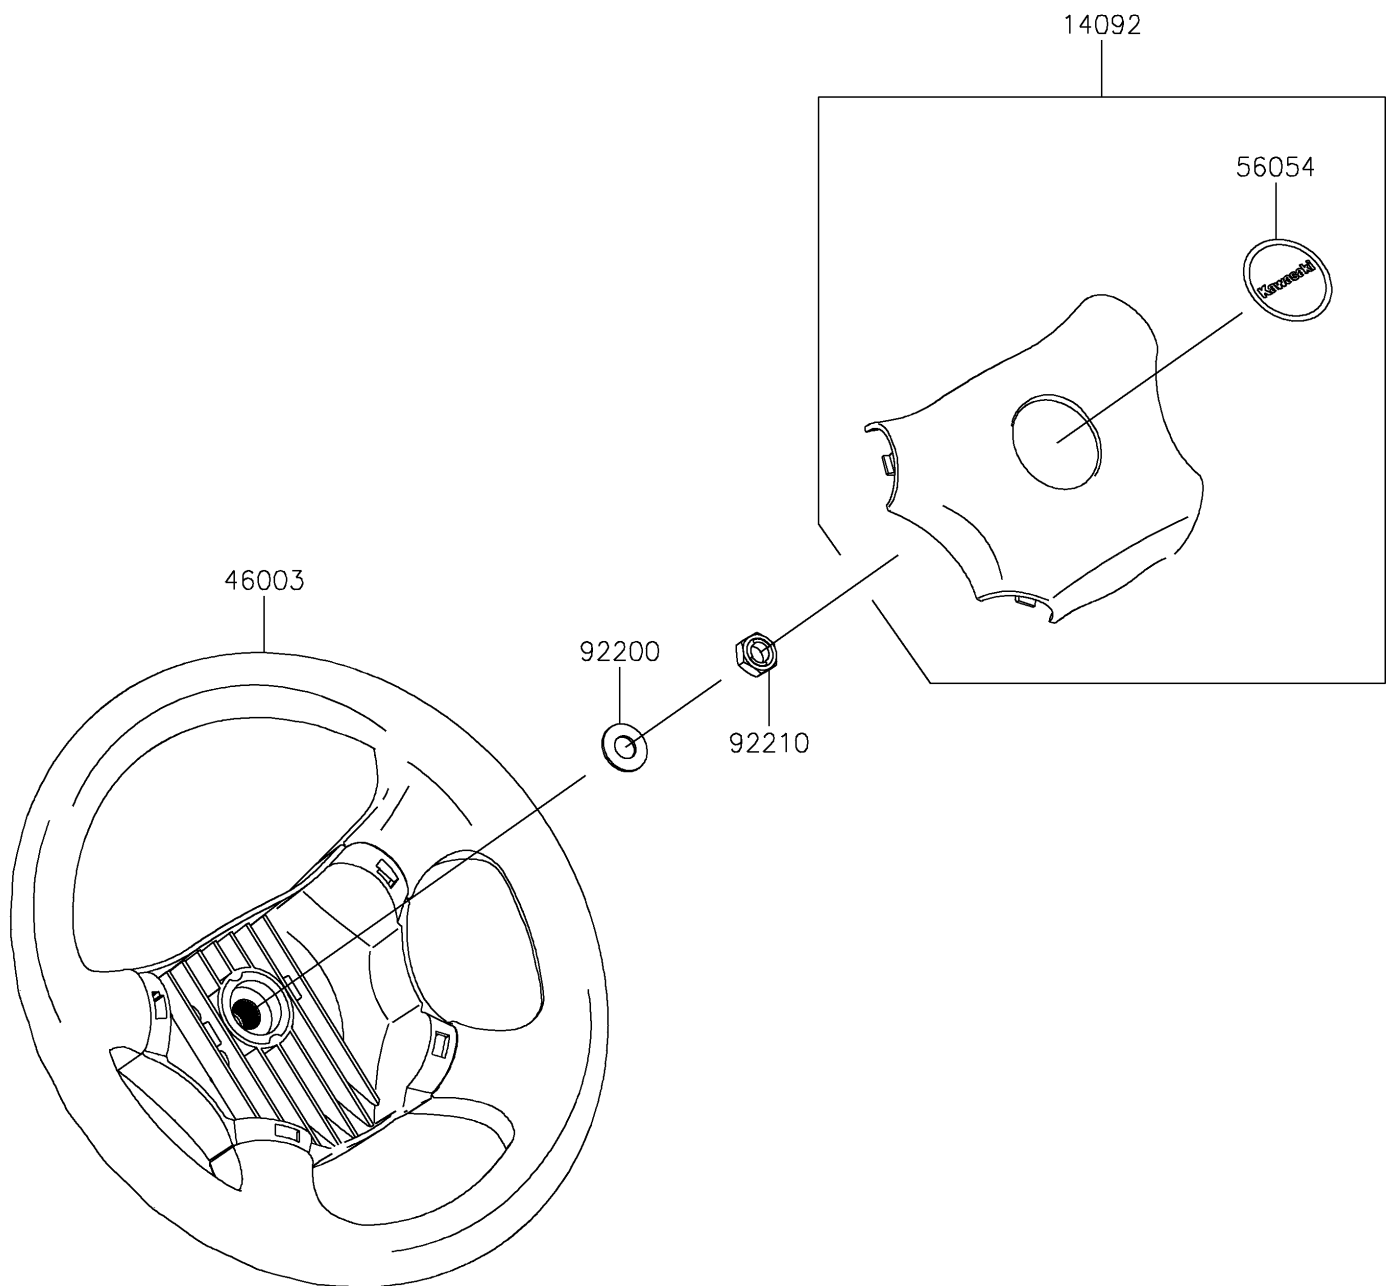

2021 MULE™ 4010 TRANS4x4® CAMO

PARTS DIAGRAM

Steering Wheel

F2311

2021 MULE™ 4010 TRANS4x4® CAMO

Kawasaki
Let the Good Times Roll®

PARTS LIST

Steering Wheel

ITEM NAME	PART NUMBER	QUANTITY
COVER,HORN SWITCH (Ref # 14092)	14092-1029	1
HANDLE (Ref # 46003)	46003-0595	1
MARK,CENTER LOGO,KAWASAKI (Ref # 56054)	56054-1188	1
WASHER,12.1X25X1.6 (Ref # 92200)	92200-0455	1
NUT,LOCK,12MM (Ref # 92210)	92210-1249	1