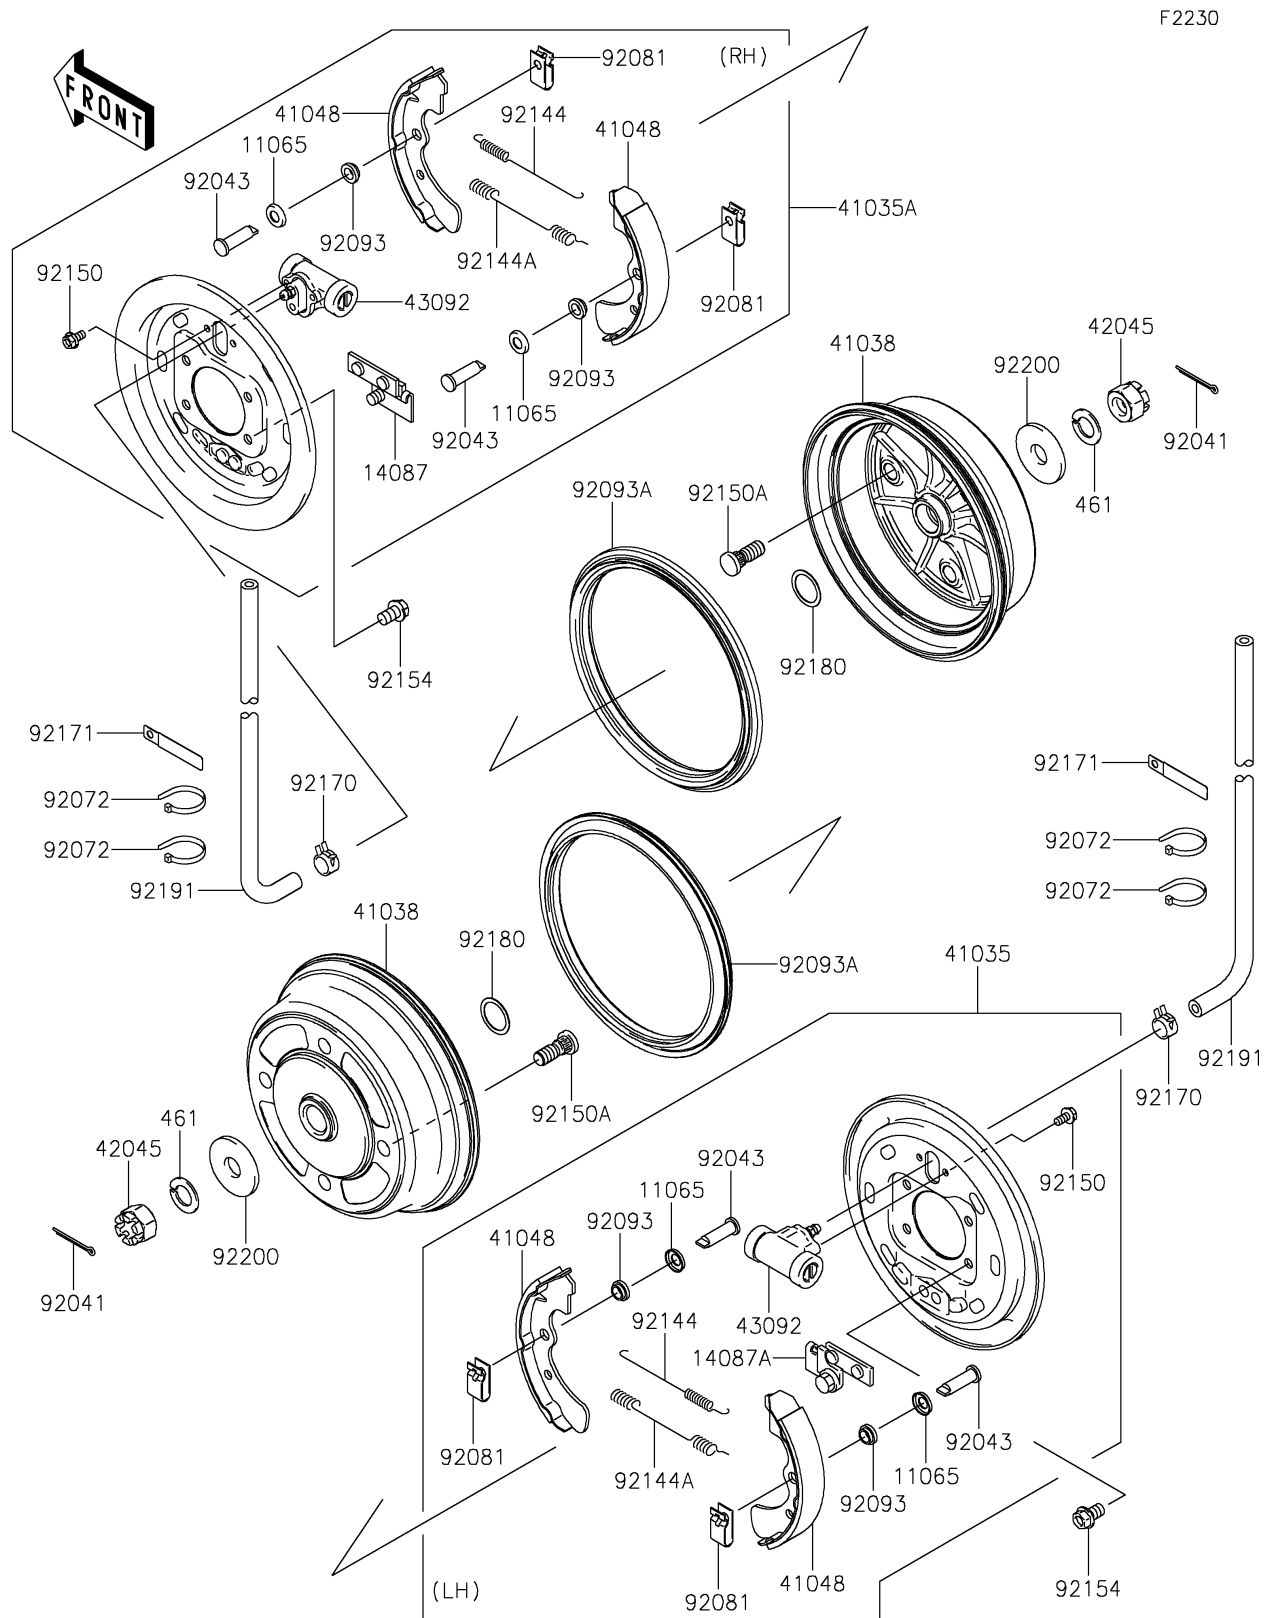

2021 MULE™ 4010 TRANS4x4® CAMO

PARTS DIAGRAM

Front Hubs/Brakes

2021 MULE™ 4010 TRANS4x4® CAMO

Kawasaki
Let the Good Times Roll®

PARTS LIST

Front Hubs/Brakes

ITEM NAME	PART NUMBER	QUANTITY
CAP (Ref # 11065)	11065-1175	4
RETAINER-ASSY,RH (Ref # 14087)	14087-1001	1
RETAINER-ASSY,LH (Ref # 14087A)	14087-1002	1
PANEL-ASSY-BRAKE,FR,LH (Ref # 41035)	41035-7502	1
PANEL-ASSY-BRAKE,FR,RH (Ref # 41035A)	41035-7504	1
DRUM,FRONT BRAKE (Ref # 41038)	41038-0034	2
SHOE-BRAKE (Ref # 41048)	41048-7501	4
NUT,CASTLE,18MM (Ref # 42045)	42045-018	2
CYLINDER,FRONT BRAKE PANEL (Ref # 43092)	43092-1054	2
COTTER,4.0X35 (Ref # 92041)	92041-1053	2
PIN (Ref # 92043)	92043-1636	4
BAND,L=123 (Ref # 92072)	92072-030	4
SPRING,SHOE CLAMP (Ref # 92081)	92081-1904	4
SEAL (Ref # 92093)	92093-1532	4
SEAL,BS184.8X13.5ZS (Ref # 92093A)	92093-1543	2
SPRING,BRAKE (Ref # 92144)	92144-1300	2
SPRING,BRAKE (Ref # 92144A)	92144-1301	2
BOLT,FLANGED,6X12 (Ref # 92150)	92150-1166	4
BOLT (Ref # 92150A)	92150-1366	8
BOLT,FLANGED,10X16 (Ref # 92154)	92154-0803	8
CLAMP (Ref # 92170)	92170-2042	2
CLAMP,L=60 (Ref # 92171)	92171-0652	2
SHIM,25.2X32.5X0.6 (Ref # 92180)	92180-1353	2
TUBE,4.7X9.5X1100 (Ref # 92191)	92191-1525	2
WASHER,18.5X52X4.5 (Ref # 92200)	92200-1474	2
WASHER-SPRING,18MM (Ref # 461)	461DA1800	2