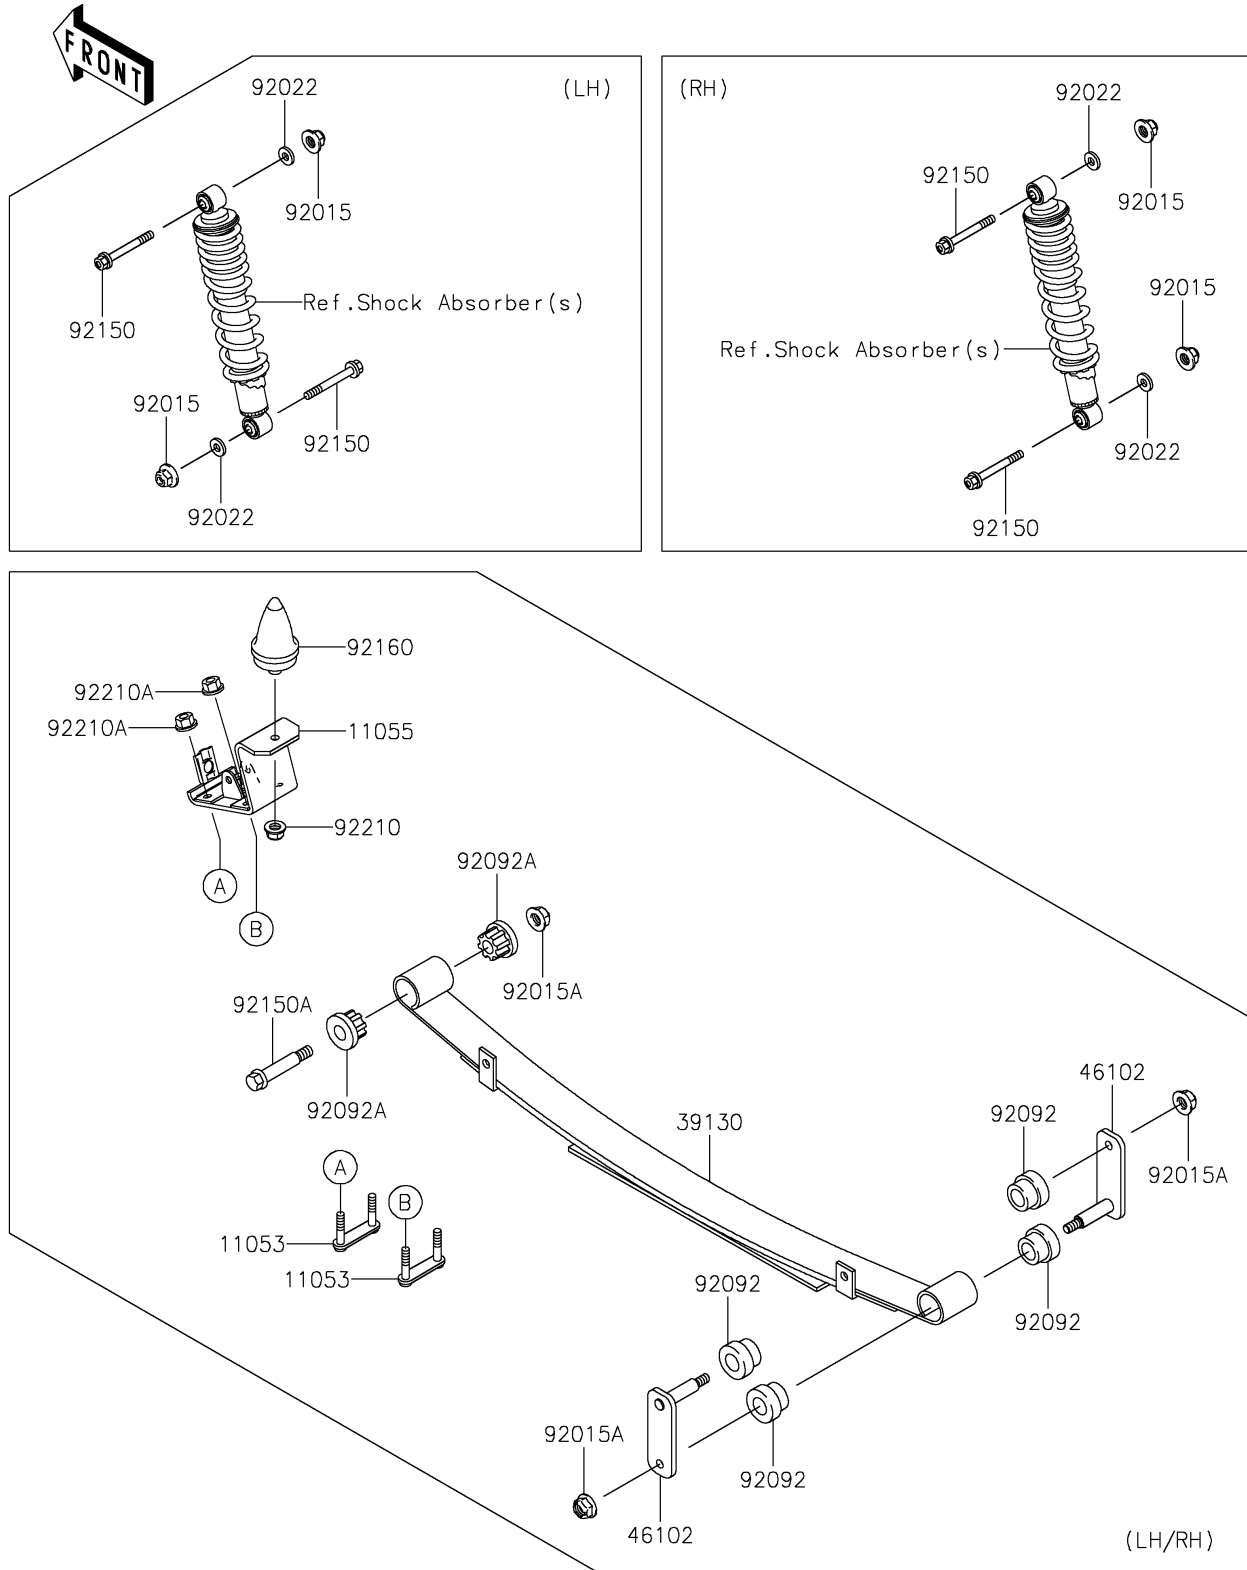

2021 MULE™ 4010 TRANS4x4® CAMO

PARTS DIAGRAM

Rear Suspension

F2153

2021 MULE™ 4010 TRANS4x4® CAMO

Kawasaki
Let the Good Times Roll®

PARTS LIST

Rear Suspension

ITEM NAME	PART NUMBER	QUANTITY
BRACKET,LEAF SPRING (Ref # 11053)	11053-7564	4
BRACKET,LEAF SPRING (Ref # 11055)	11055-7504	2
SPRING-LEAF (Ref # 39130)	39130-1066	2
ROD,LEAF SPRING,RR (Ref # 46102)	46102-1338	4
NUT,LOCK,10MM (Ref # 92015)	92015-1597	4
NUT,12MM (Ref # 92015A)	92015-1706	6
WASHER,11.5X20.5X1.6 (Ref # 92022)	92022-1768	4
BUSHING-RUBBER (Ref # 92092)	92092-1083	8
BUSHING-RUBBER (Ref # 92092A)	92092-1084	4
BOLT,FLANGED,10X57 (Ref # 92150)	92150-1227	4
BOLT,12MM (Ref # 92150A)	92150-1284	2
DAMPER,BUMP STOPPER (Ref # 92160)	92160-1136	2
NUT,LOCK,FLANGED,10MM (Ref # 92210)	92210-0276	2
NUT,LOCK,10MM (Ref # 92210A)	92210-1204	8