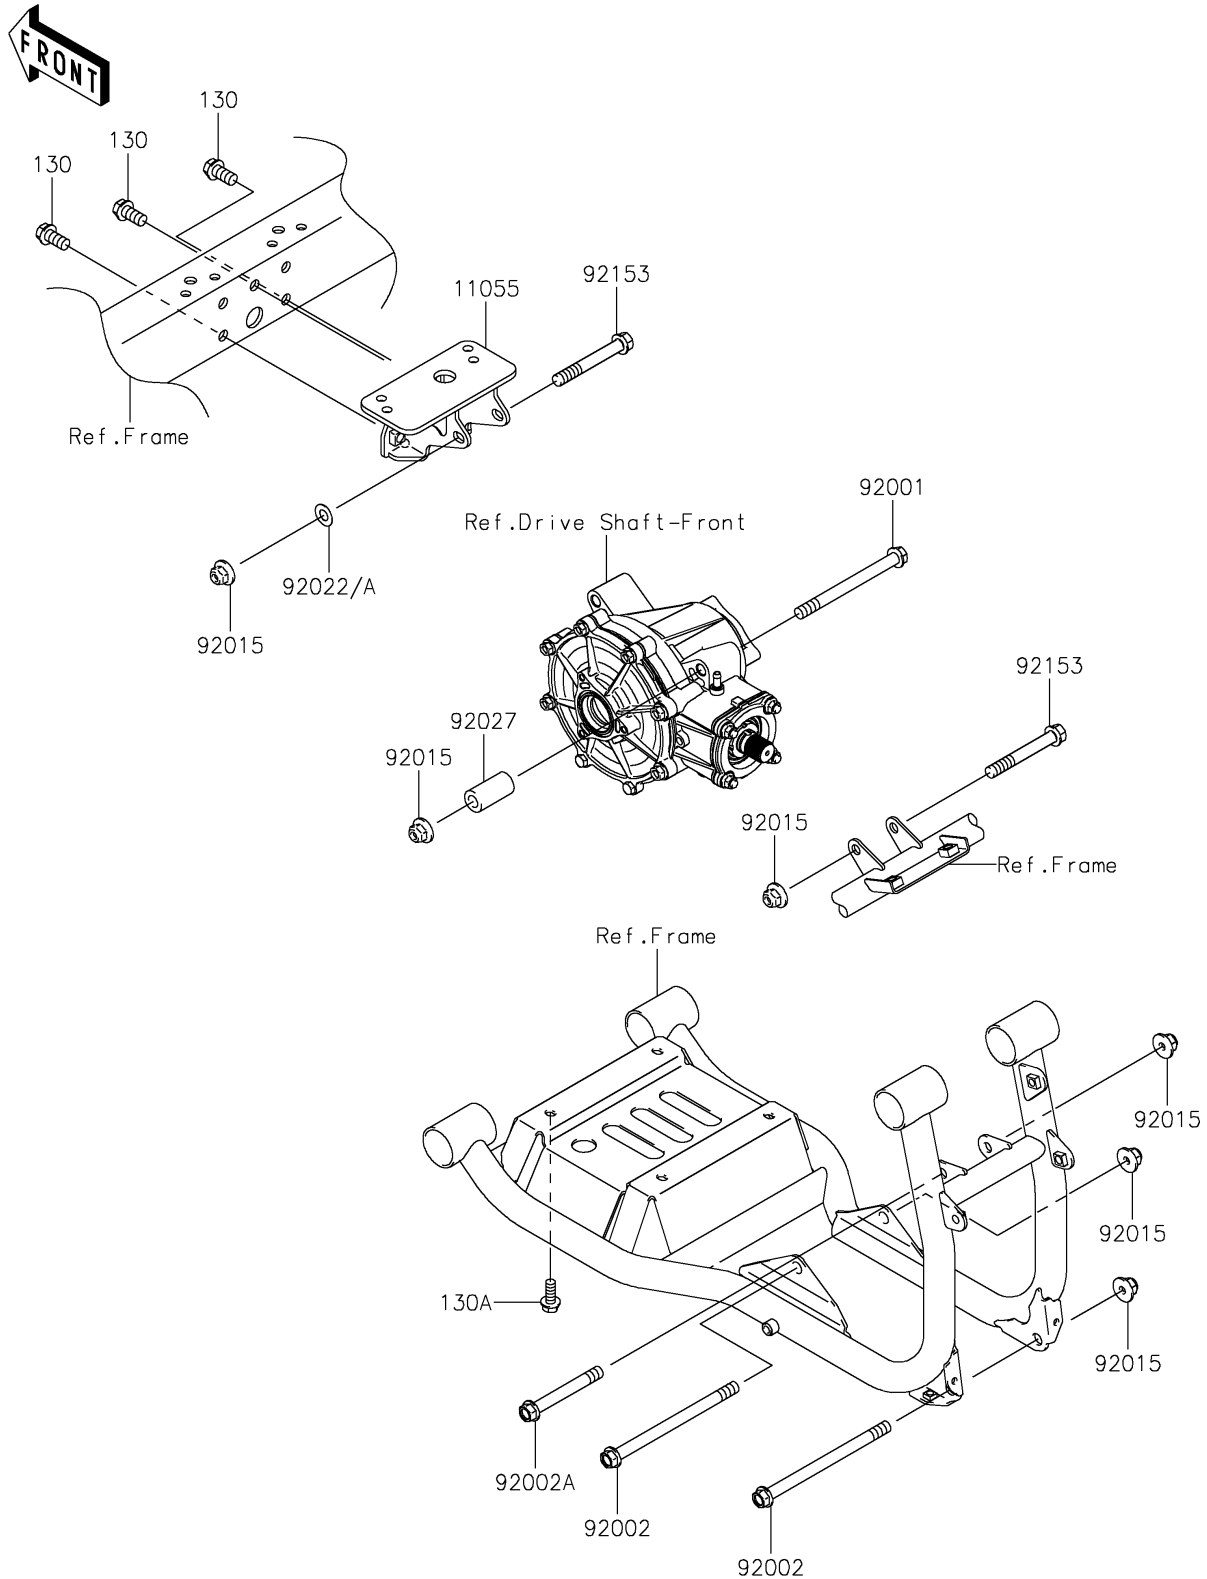

2021 MULE™ 4010 TRANS4x4® CAMO

PARTS DIAGRAM

Engine Mount

F2122