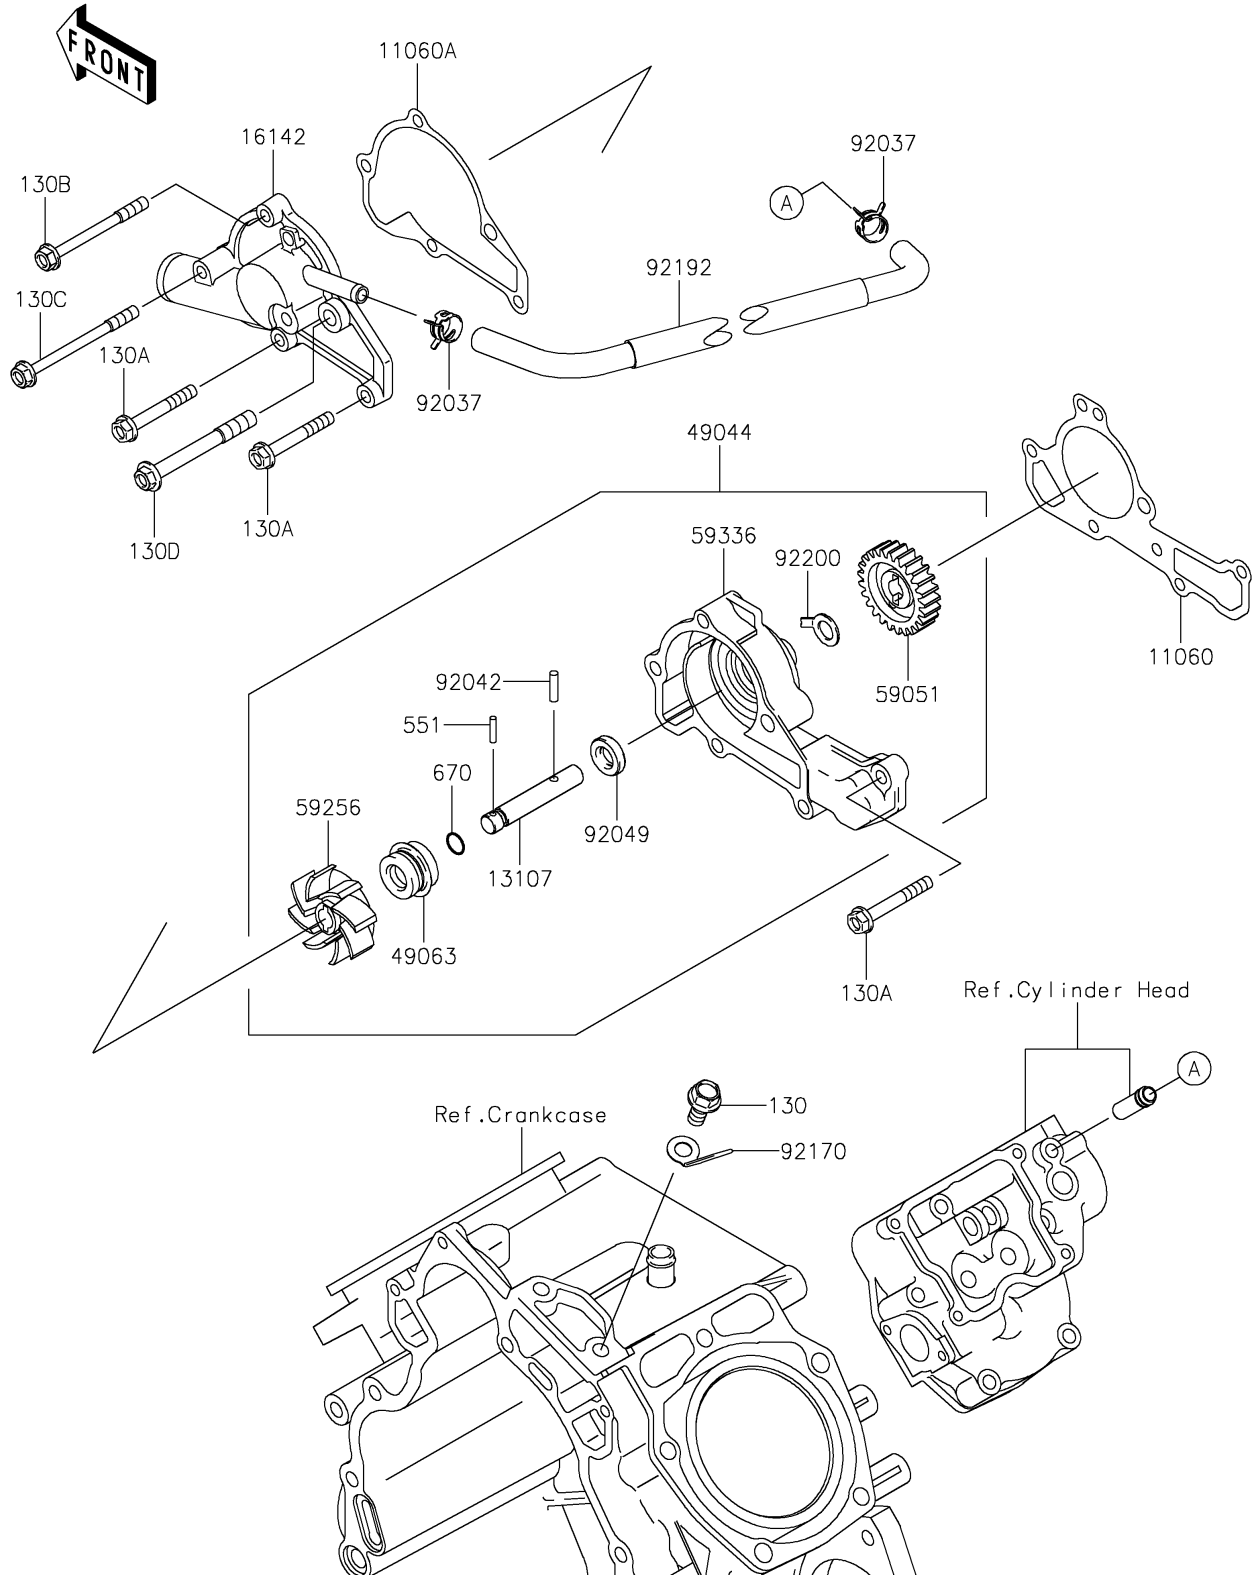

2021 MULE™ 4010 TRANS4x4® CAMO

PARTS DIAGRAM

Water Pump

E3031

2021 MULE™ 4010 TRANS4x4® CAMO

Kawasaki
Let the Good Times Roll®

PARTS LIST

Water Pump

ITEM NAME	PART NUMBER	QUANTITY
GASKET,PUMP CASE (Ref # 11060)	11060-2450	1
GASKET,PUMP COVER (Ref # 11060A)	11060-2451	1
SHAFT,IMPELLER (Ref # 13107)	13107-2097	1
COVER-PUMP (Ref # 16142)	16142-0729	1
PUMP-WATER (Ref # 49044)	49044-2066	1
SEAL-MECHANICAL (Ref # 49063)	49063-0002	1
GEAR-SPUR (Ref # 59051)	59051-2113	1
IMPELLER (Ref # 59256)	59256-2057	1
CASE-PUMP (Ref # 59336)	59336-2052	1
CLAMP,HOSE CLIP (Ref # 92037)	92037-1181	2
PIN,DOWEL,4X15.8 (Ref # 92042)	92042-014	1
SEAL-OIL (Ref # 92049)	92049-2111	1
CLAMP (Ref # 92170)	92170-2060	1
TUBE (Ref # 92192)	92192-2169	1
WASHER (Ref # 92200)	92200-2044	1
BOLT-FLANGED,8X16 (Ref # 130)	130BA0816	1
BOLT-FLANGED,6X45 (Ref # 130A)	130CA0645	3
BOLT-FLANGED,6X65 (Ref # 130B)	130CA0665	1
BOLT-FLANGED,6X75 (Ref # 130C)	130CA0675	1
BOLT-FLANGED,8X70 (Ref # 130D)	130CA0870	1
PIN-DOWEL,3X14 (Ref # 551)	551A0314	1
O RING,7MM (Ref # 670)	670B1507	1