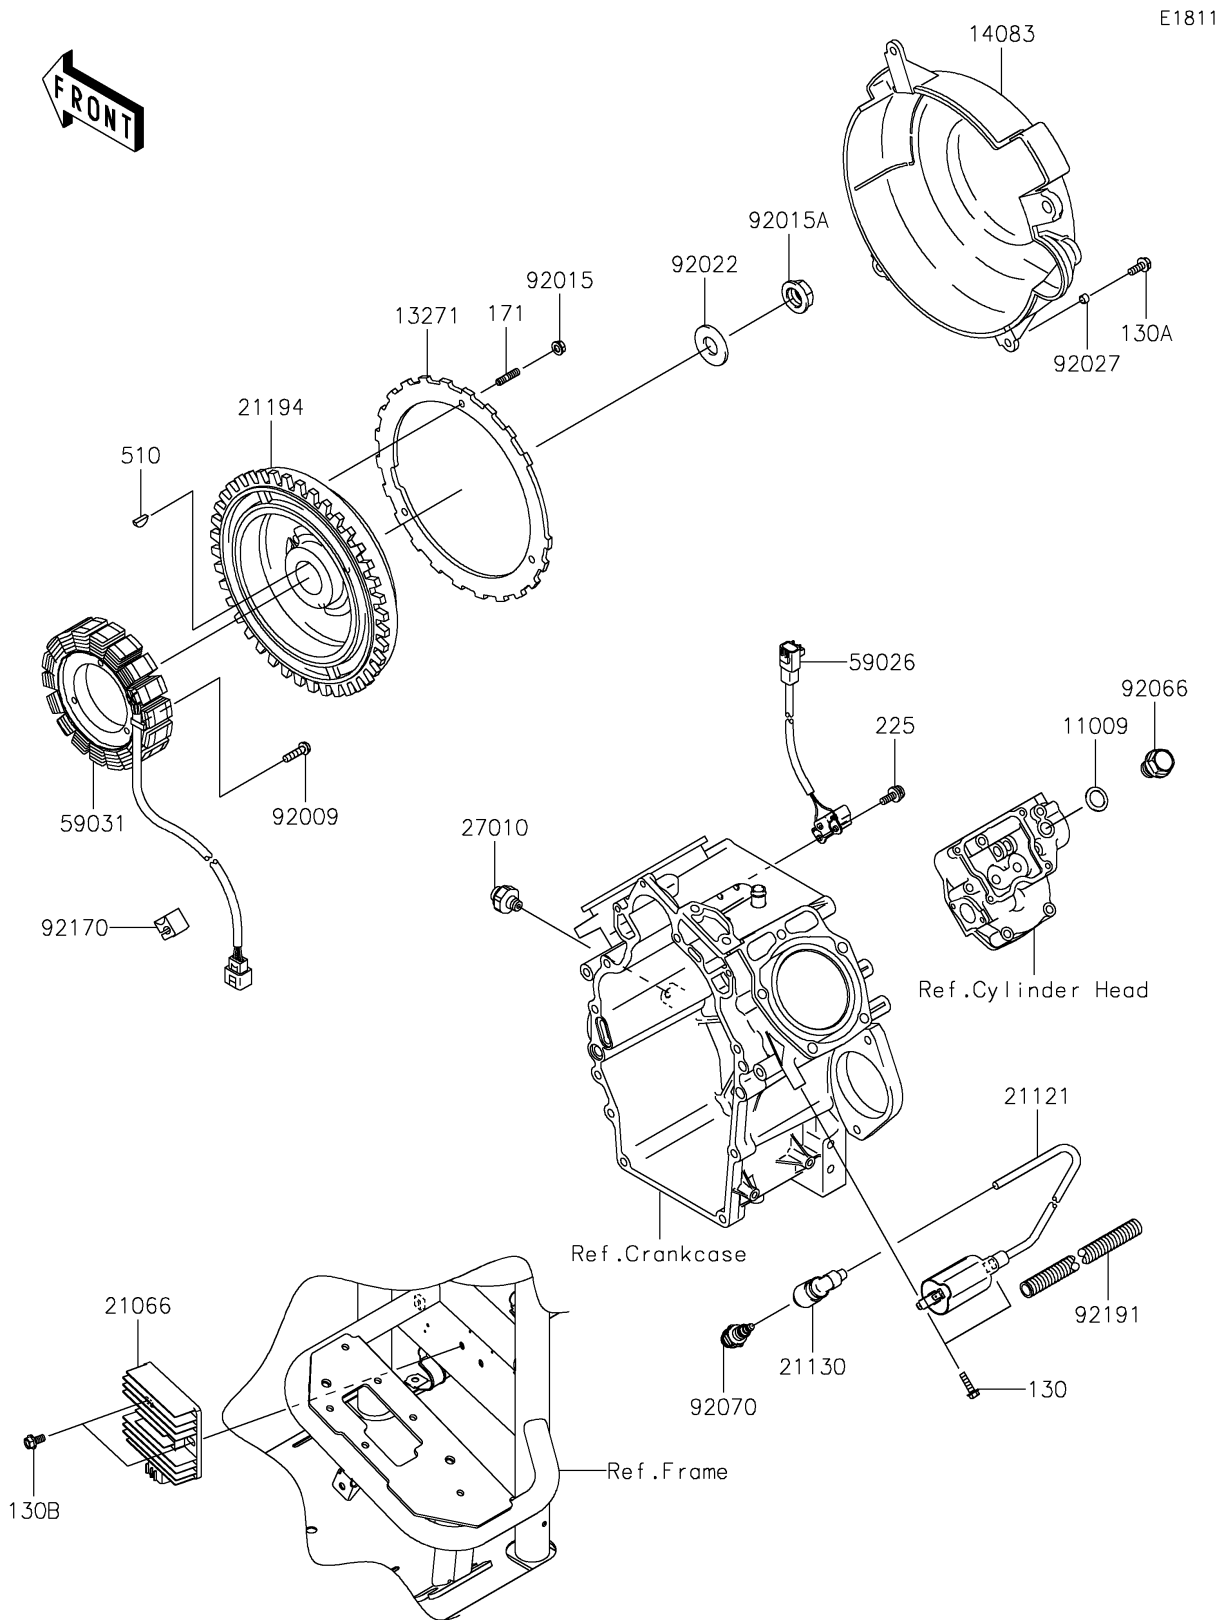

2021 MULE™ 4010 TRANS4x4® CAMO

PARTS DIAGRAM

Generator/Ignition Coil

2021 MULE™ 4010 TRANS4x4® CAMO

Kawasaki
Let the Good Times Roll®

PARTS LIST

Generator/Ignition Coil

ITEM NAME	PART NUMBER	QUANTITY
GASKET,16X24X1 (Ref # 11009)	11009-2566	1
PLATE (Ref # 13271)	13271-2269	1
COVER-FLYWHEEL (Ref # 14083)	14083-2052	1
REGULATOR-VOLTAGE (Ref # 21066)	21066-0717	1
COIL-IGNITION (Ref # 21121)	21121-2092	2
CAP-SPARK PLUG (Ref # 21130)	21130-2060	2
FLYWHEEL-COMP (Ref # 21194)	21194-2352	1
SWITCH,OIL PRESSURE (Ref # 27010)	27010-1313	1
COIL-PULSING (Ref # 59026)	59026-0559	1
COIL-CHARGING (Ref # 59031)	59031-2136	1
SCREW,6X25 (Ref # 92009)	92009-2273	3
NUT,FLANGED,6MM (Ref # 92015)	92015-1367	3
NUT (Ref # 92015A)	92015-2167	1
WASHER (Ref # 92022)	92022-2229	1
COLLAR,6.2X7.8X5 (Ref # 92027)	92027-2096	3
PLUG,DRAIN (Ref # 92066)	92066-2099	1
PLUG-SPARK,BPR2ES(NGK),SOLID (Ref # 92070)	92070-2110	2
CLAMP (Ref # 92170)	92170-2056	1
TUBE (Ref # 92191)	92191-2124	1
BOLT-FLANGED,5X18 (Ref # 130)	130BA0518	4
BOLT-FLANGED,6X16 (Ref # 130A)	130BA0616	3
BOLT-FLANGED,6X14 (Ref # 130B)	130BB0614	2
BOLT-STUD,6X18 (Ref # 171)	171BA0618	3
SCREW-PAN-WSP-CROS,4X14 (Ref # 225)	225AA0414	2
KEY-WOODRUFF (Ref # 510)	510A5100	1