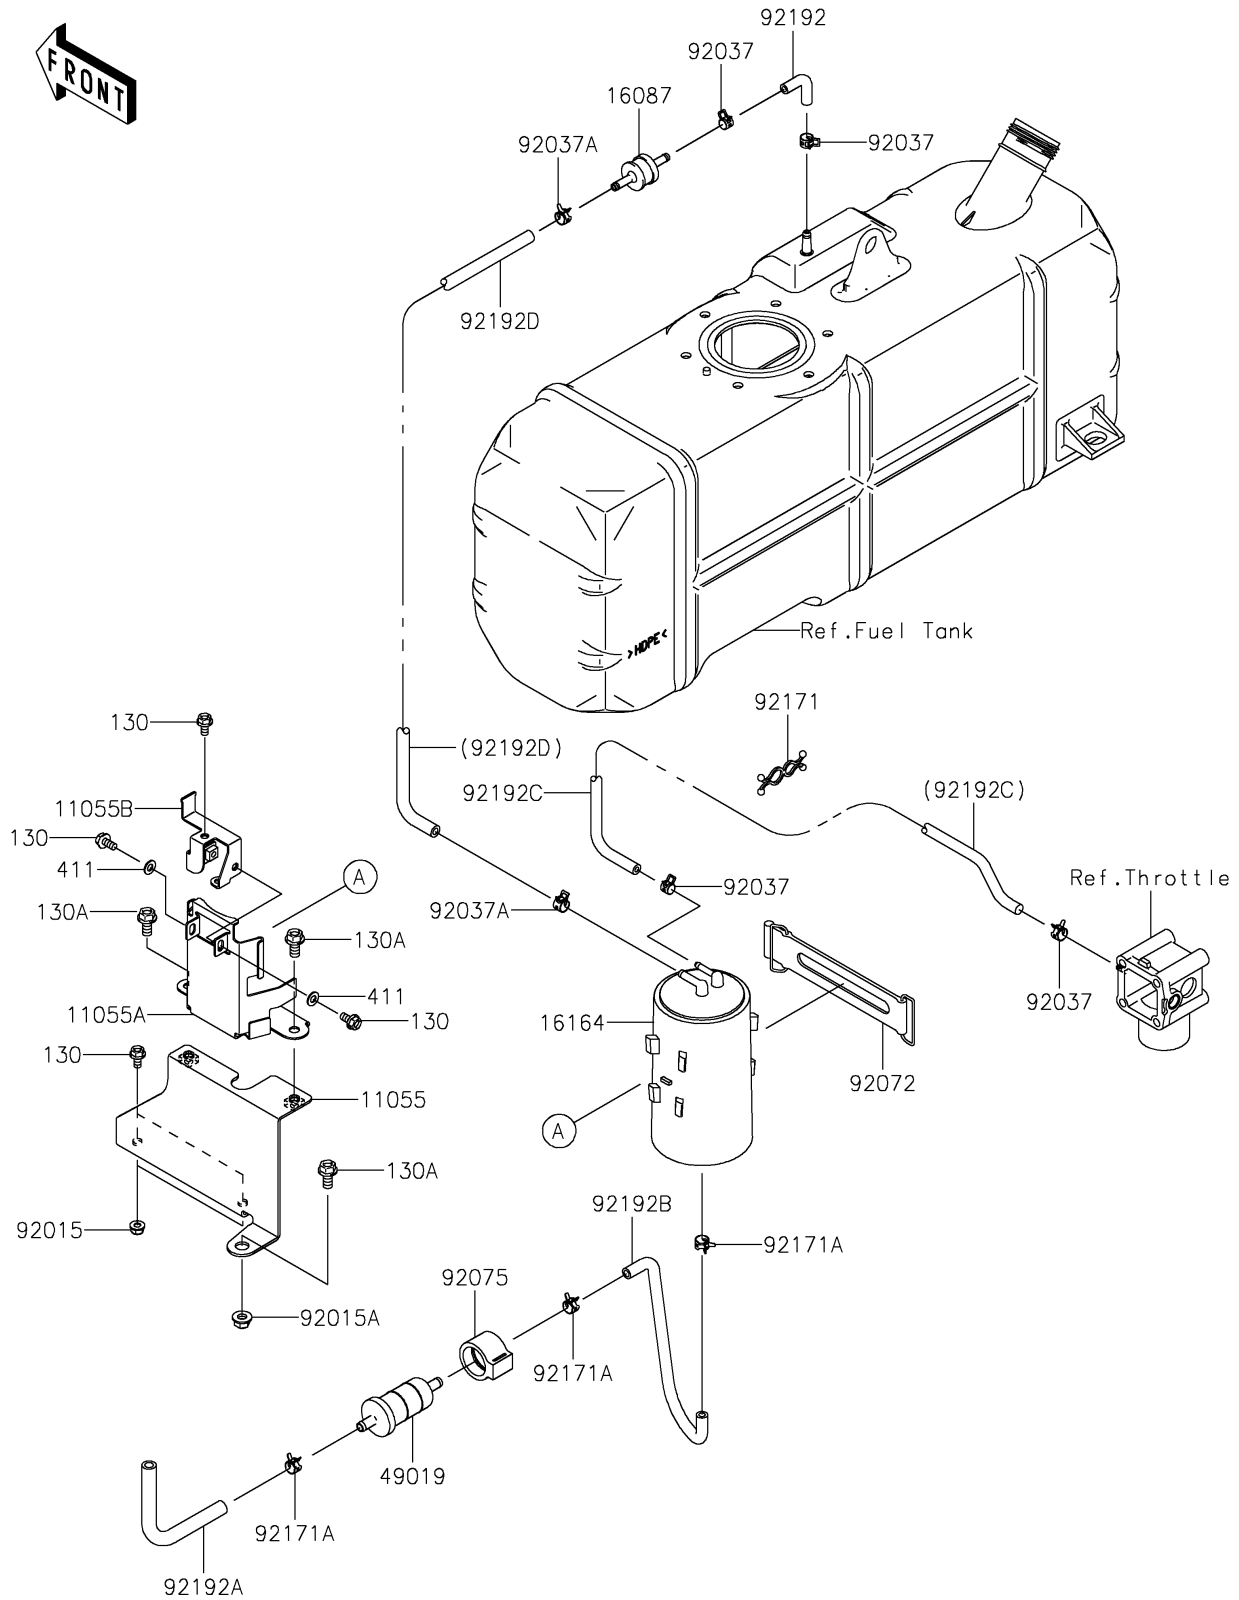

2021 MULE™ 4010 TRANS4x4® CAMO

PARTS DIAGRAM

Fuel Evaporative System

E1650

2021 MULE™ 4010 TRANS4x4® CAMO

PARTS LIST

Fuel Evaporative System

ITEM NAME	PART NUMBER	QUANTITY
-----------	-------------	----------
