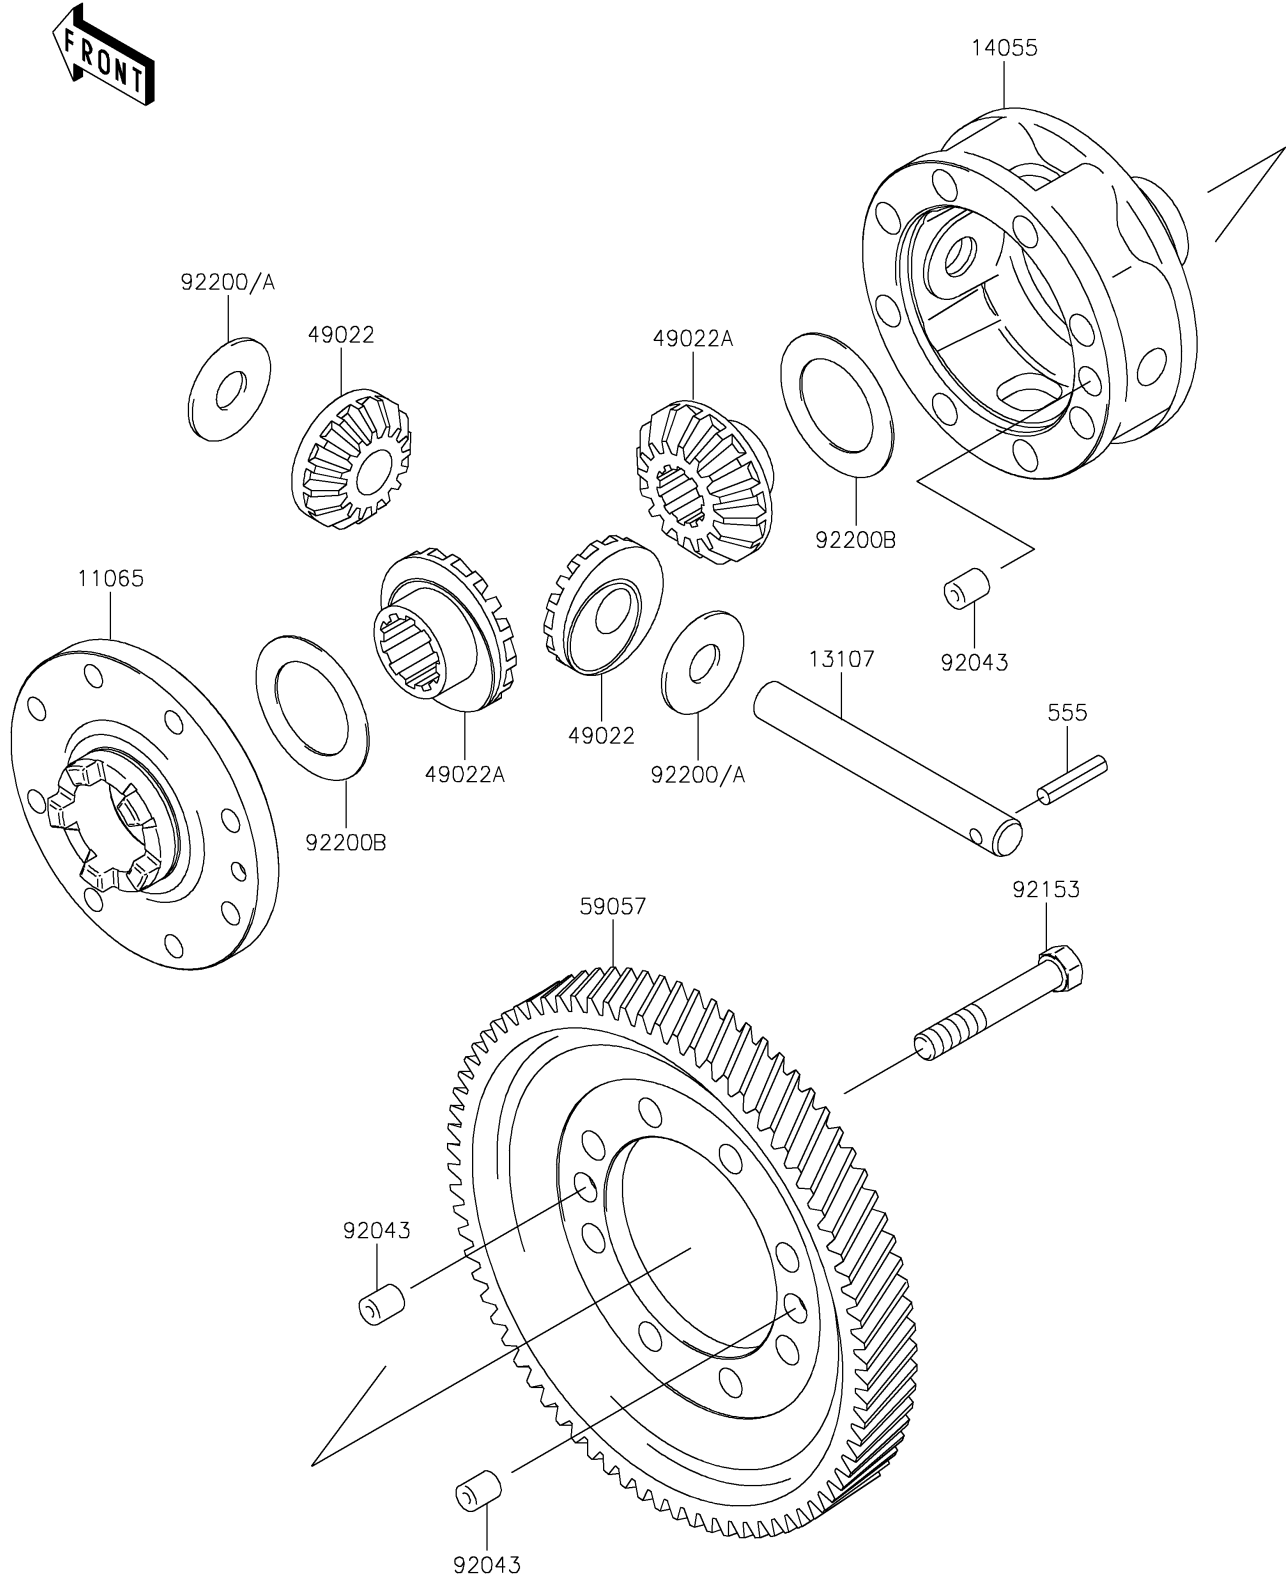

2021 MULE™ 4010 TRANS4x4® CAMO

PARTS DIAGRAM

Differential

E1451

2021 MULE™ 4010 TRANS4x4® CAMO

Kawasaki
Let the Good Times Roll®

PARTS LIST

Differential

ITEM NAME	PART NUMBER	QUANTITY
-----------	-------------	----------
