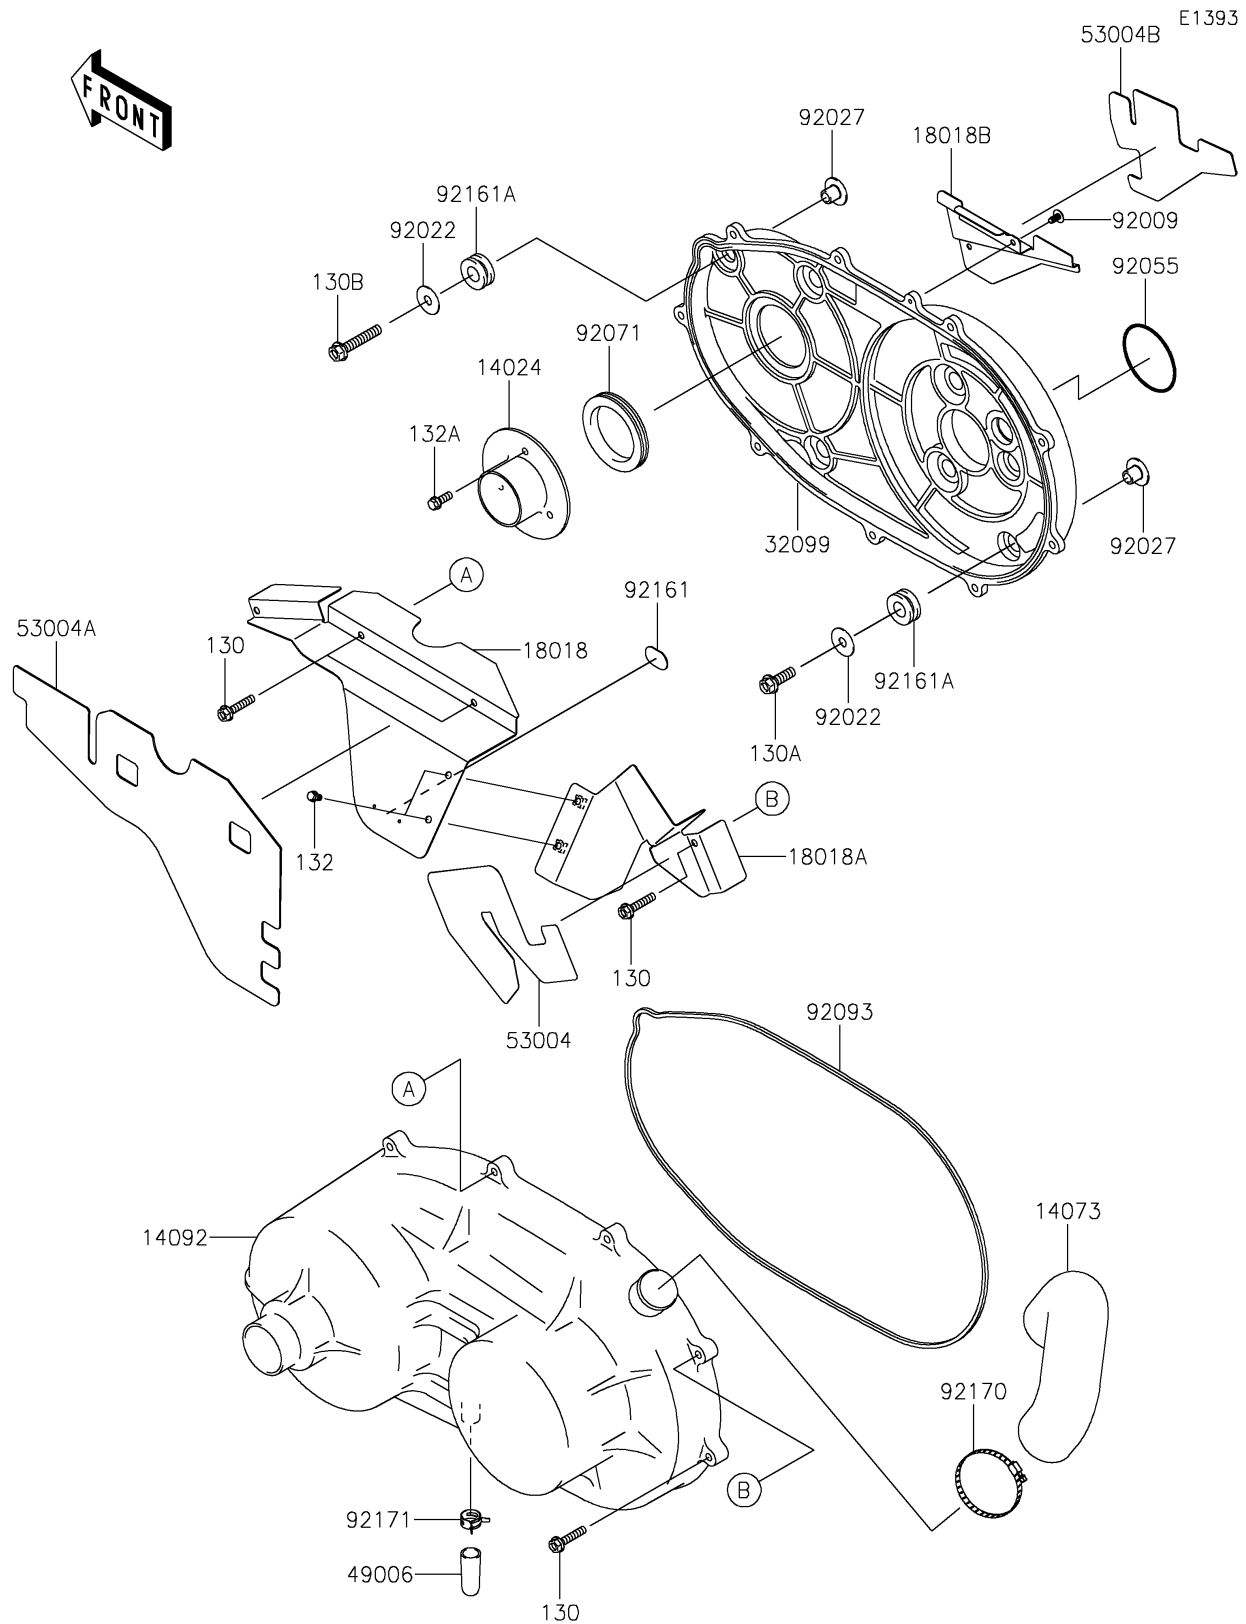

2021 MULE™ 4010 TRANS4x4® CAMO

PARTS DIAGRAM

Converter Cover

2021 MULE™ 4010 TRANS4x4® CAMO

Kawasaki
Let the Good Times Roll®

PARTS LIST

Converter Cover

| ITEM NAME | PART NUMBER | QUANTITY |
|---|-------------|----------|
| COVER,FAN (Ref # 14024) | 14024-1554 | 1 |
| DUCT,EXHAUST (Ref # 14073) | 14073-0234 | 1 |
| COVER,BELT CONVERTER (Ref # 14092) | 14092-1035 | 1 |
| PLATE-HEAT GUARD (Ref # 18018) | 18018-0019 | 1 |
| PLATE-HEAT GUARD (Ref # 18018A) | 18018-0020 | 1 |
| PLATE-HEAT GUARD (Ref # 18018B) | 18018-0021 | 1 |
| CASE,BELT CONVERTER (Ref # 32099) | 32099-0730 | 1 |
| BOOT (Ref # 49006) | 49006-1351 | 1 |
| MAT (Ref # 53004) | 53004-0645 | 1 |
| MAT (Ref # 53004A) | 53004-0646 | 1 |
| MAT (Ref # 53004B) | 53004-0647 | 1 |
| SCREW,TAPPING,5X10 (Ref # 92009) | 92009-1332 | 2 |
| WASHER,8.5X26X0.8 (Ref # 92022) | 92022-101 | 7 |
| COLLAR (Ref # 92027) | 92027-4015 | 7 |
| RING-O,CRANKCASE SIDE (Ref # 92055) | 92055-1395 | 1 |
| GROMMET,CONVERTER CASE (Ref # 92071) | 92071-1212 | 1 |
| SEAL,BELT CONVERTER COVER (Ref # 92093) | 92093-0582 | 1 |
| DAMPER (Ref # 92161) | 92161-0406 | 1 |
| DAMPER (Ref # 92161A) | 92161-1484 | 7 |
| CLAMP (Ref # 92170) | 92170-1764 | 1 |
| CLAMP (Ref # 92171) | 92171-1277 | 1 |
| BOLT-FLANGED,6X30 (Ref # 130) | 130BA0630 | 9 |
| BOLT-FLANGED,8X25 (Ref # 130A) | 130BA0825 | 6 |
| BOLT-FLANGED,8X45 (Ref # 130B) | 130BA0845 | 1 |
| BOLT-FLANGED-SMALL,6X10 (Ref # 132) | 132BA0610 | 2 |
| BOLT-FLANGED-SMALL,6X16 (Ref # 132A) | 132BA0616 | 3 |