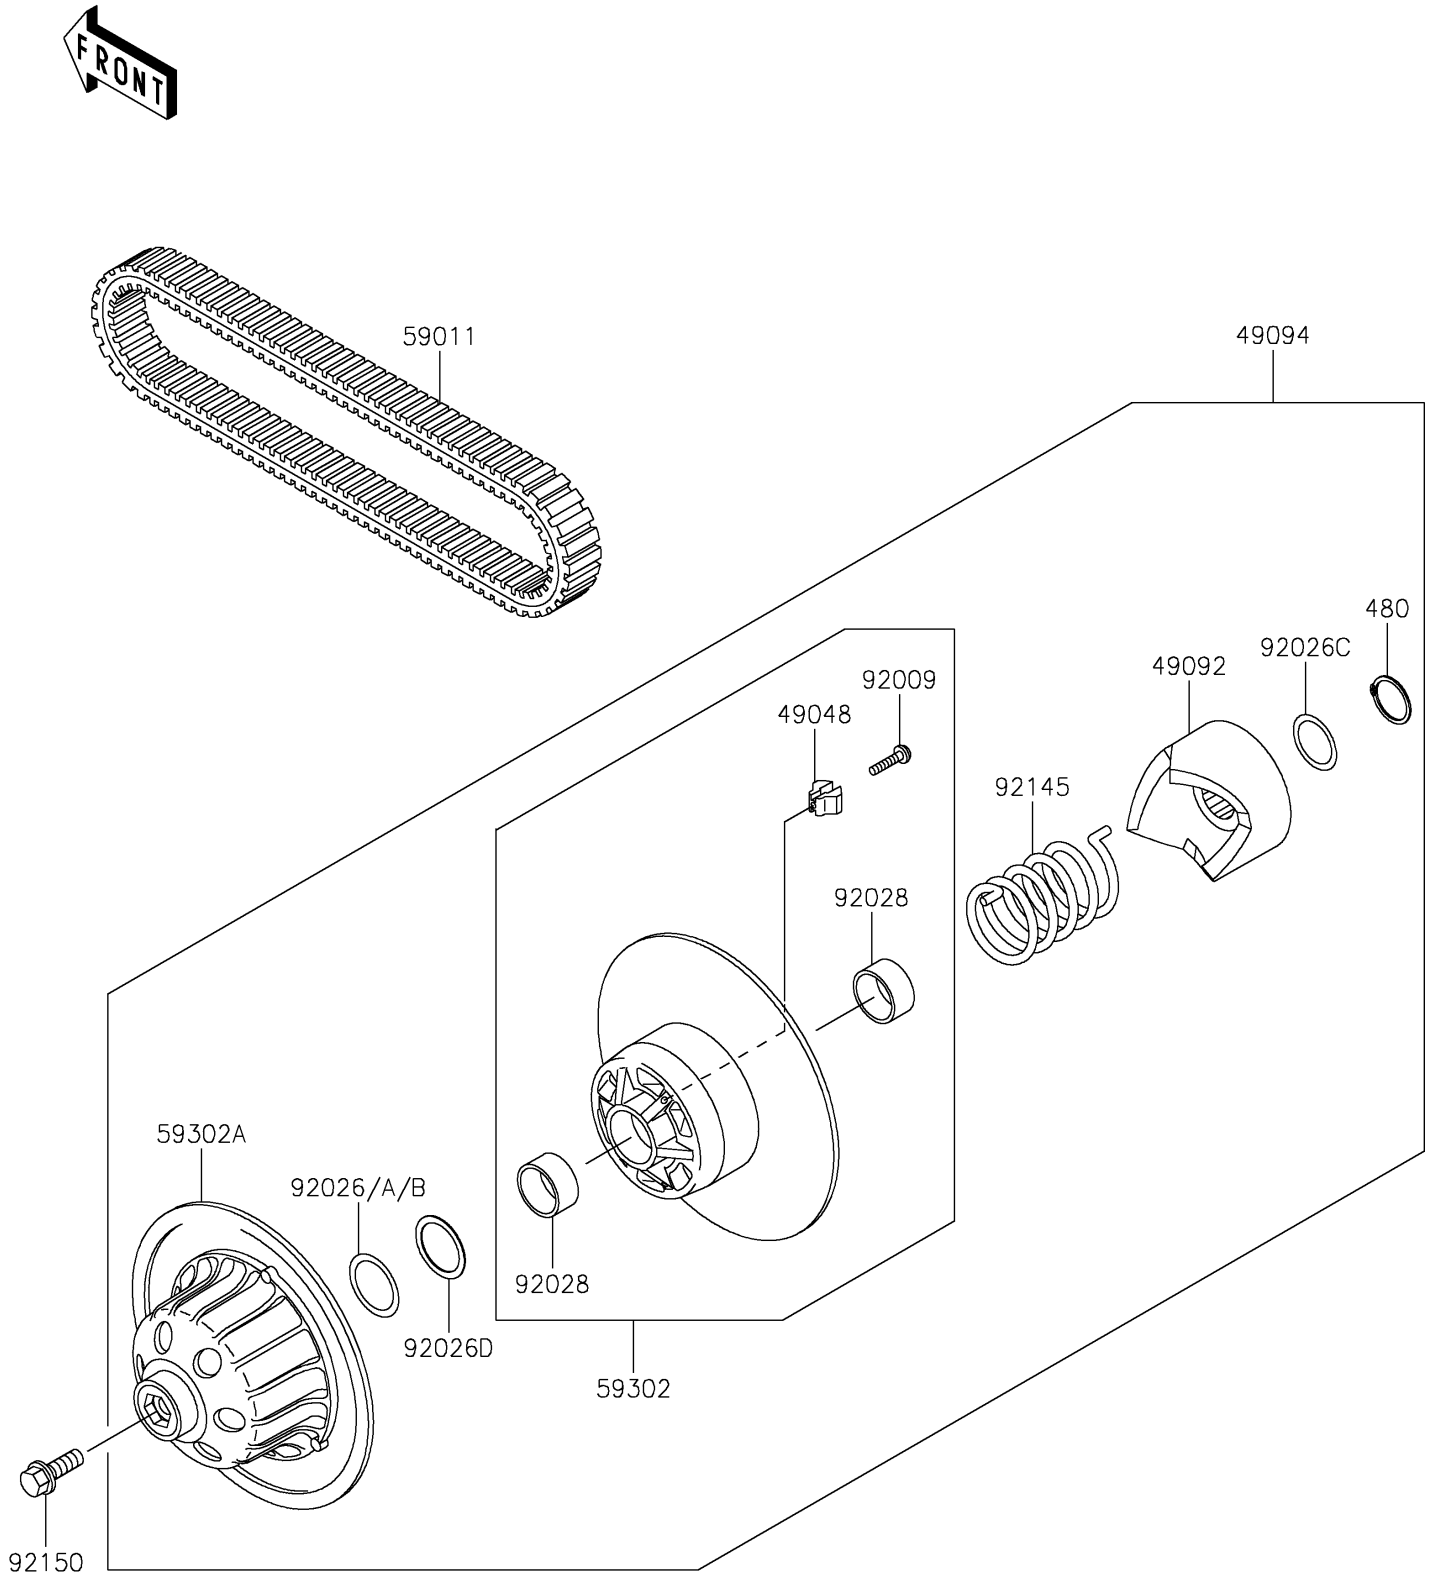

# 2021 MULE™ 4010 TRANS4x4® CAMO

## PARTS DIAGRAM

### Driven Converter/Drive Belt

E1392

## PARTS LIST

Driven Converter/Drive Belt

**ITEM NAME**

**PART NUMBER**

**QUANTITY**

---