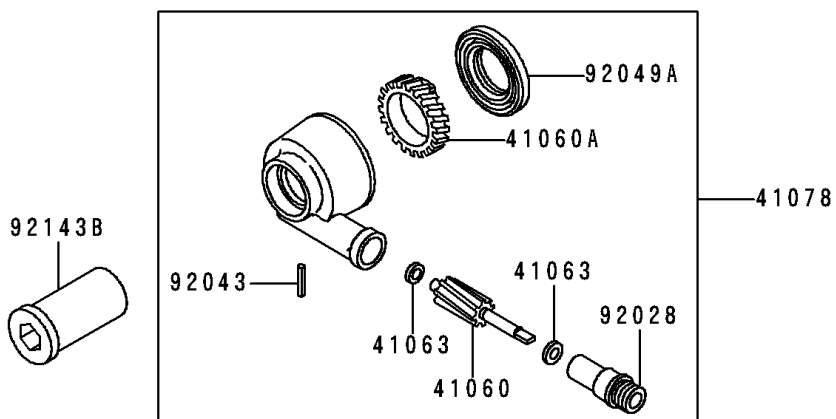

2000 ZRX1100

PARTS DIAGRAM

Front Wheel

F2230

2000 ZRX1100

PARTS LIST

Front Wheel

Kawasaki

Let the Good Times Roll®

ITEM NAME

PART NUMBER

QUANTITY
