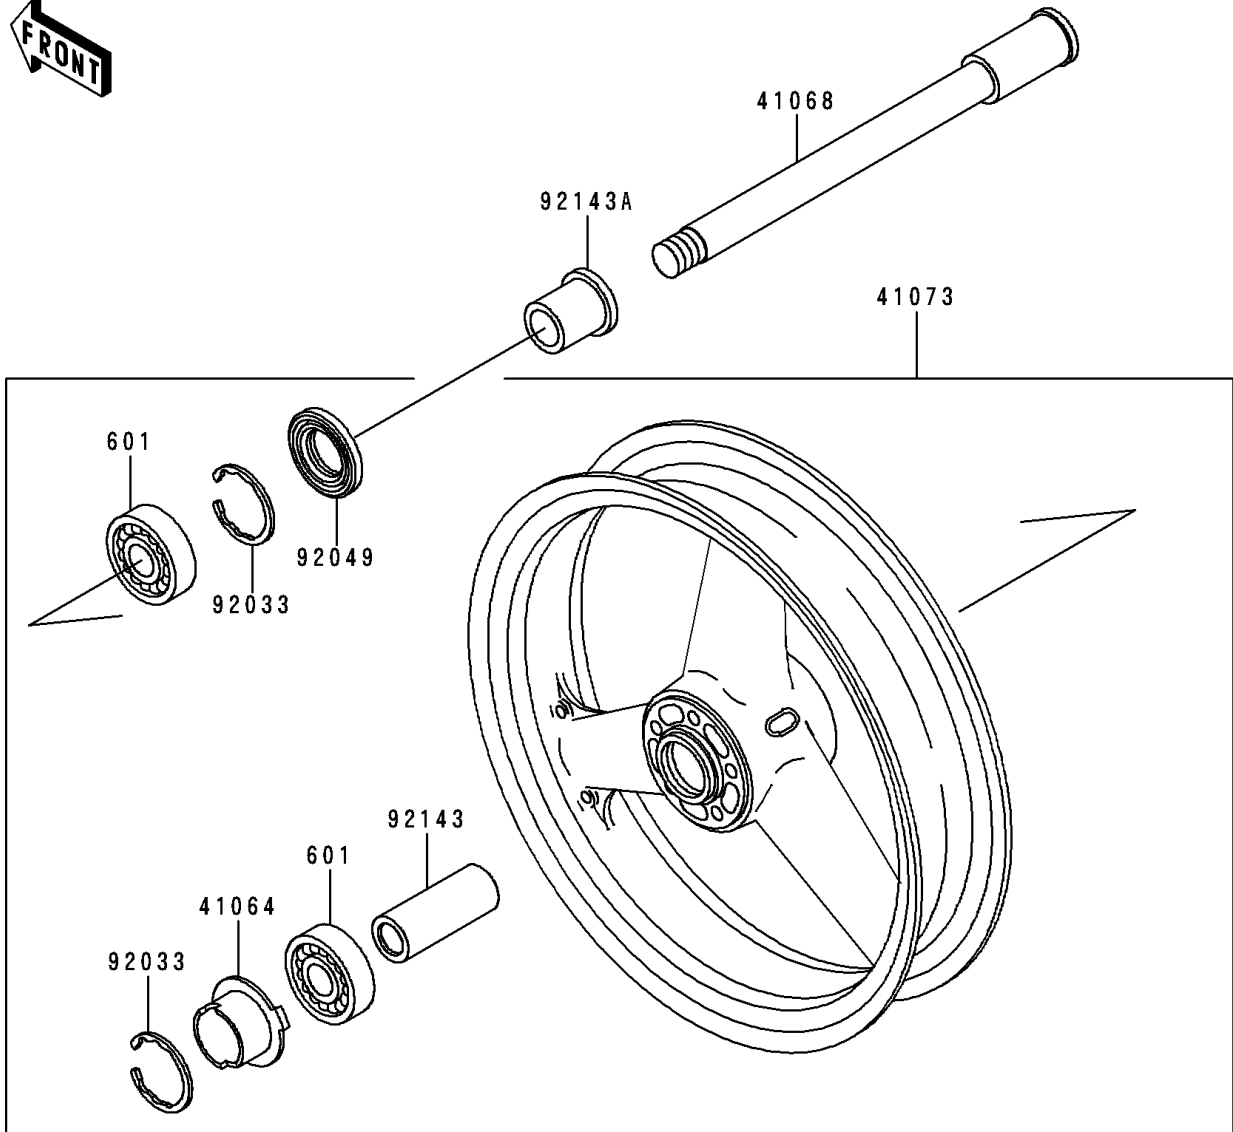

2000 ZRX1100

PARTS DIAGRAM

Front Wheel

F2230

2000 ZRX1100

PARTS LIST

Front Wheel

Kawasaki

Let the Good Times Roll®

ITEM NAME

PART NUMBER

QUANTITY
