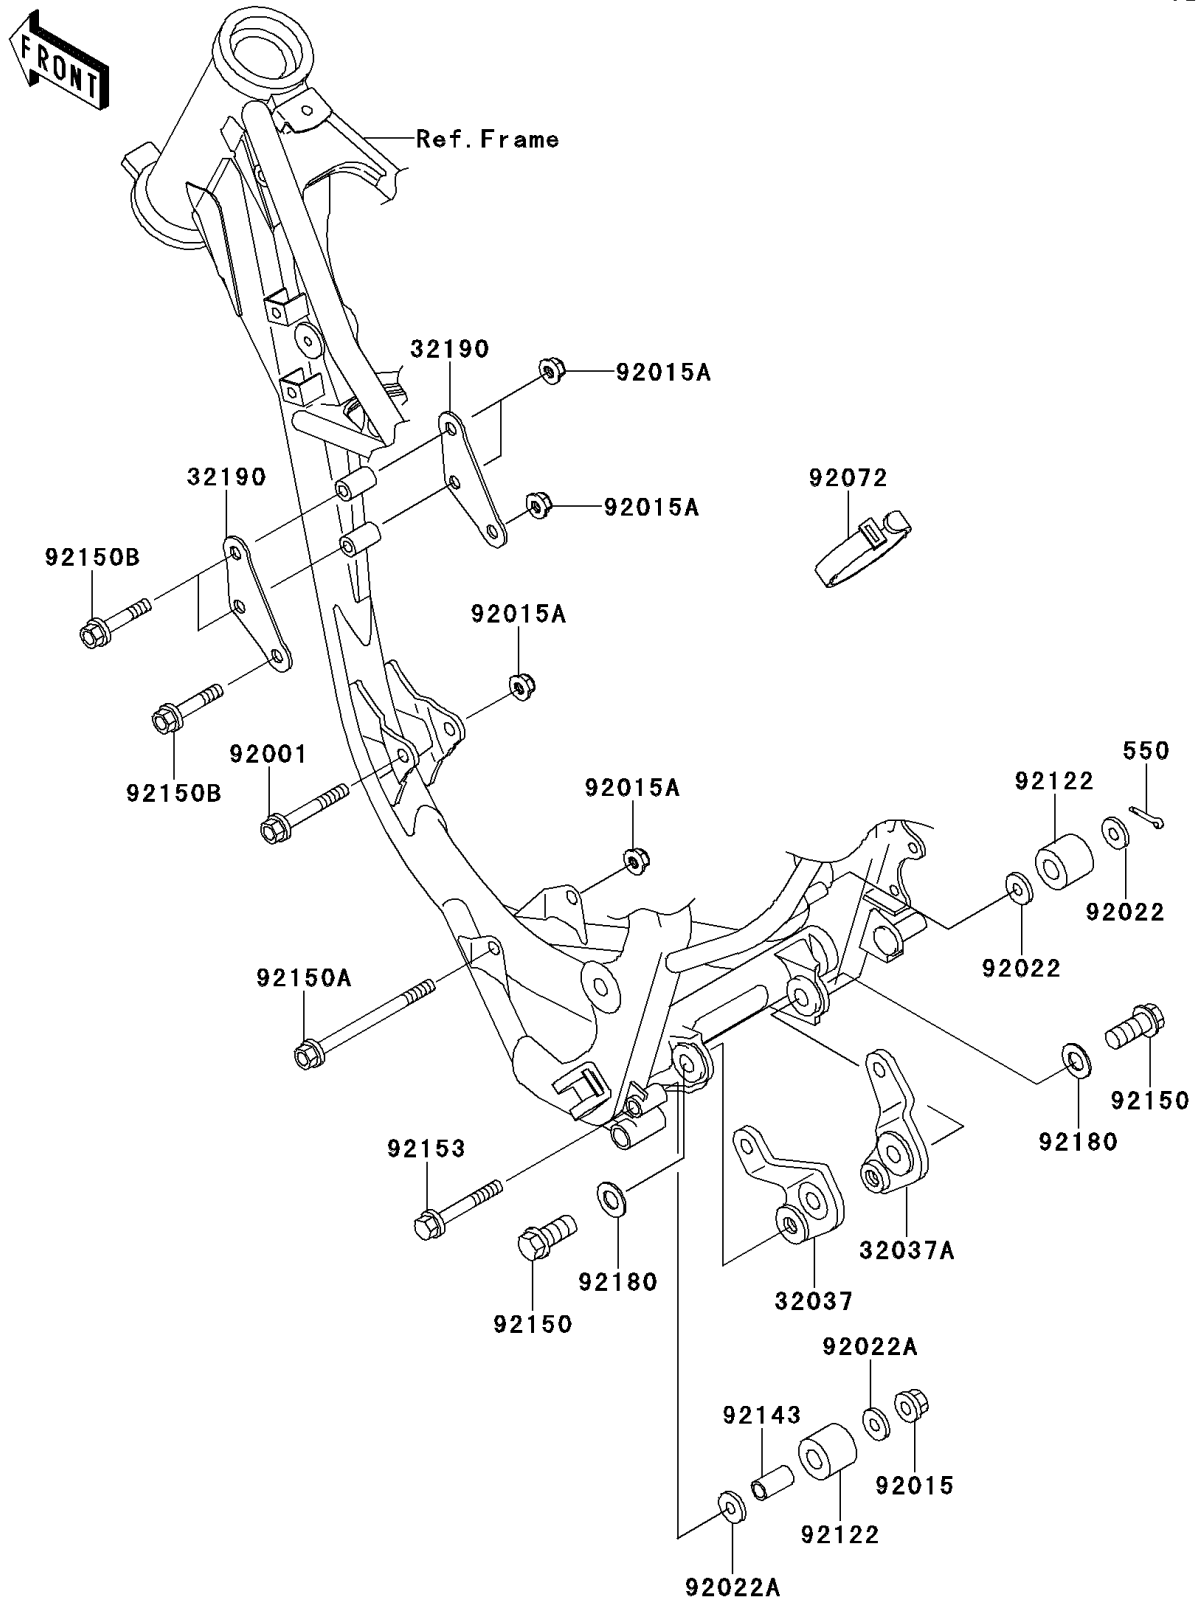

2013 KX™ 85

PARTS DIAGRAM

Engine Mount

F2122

2013 KX™ 85

PARTS LIST

Engine Mount

ITEM NAME	PART NUMBER	QUANTITY
-----------	-------------	----------
