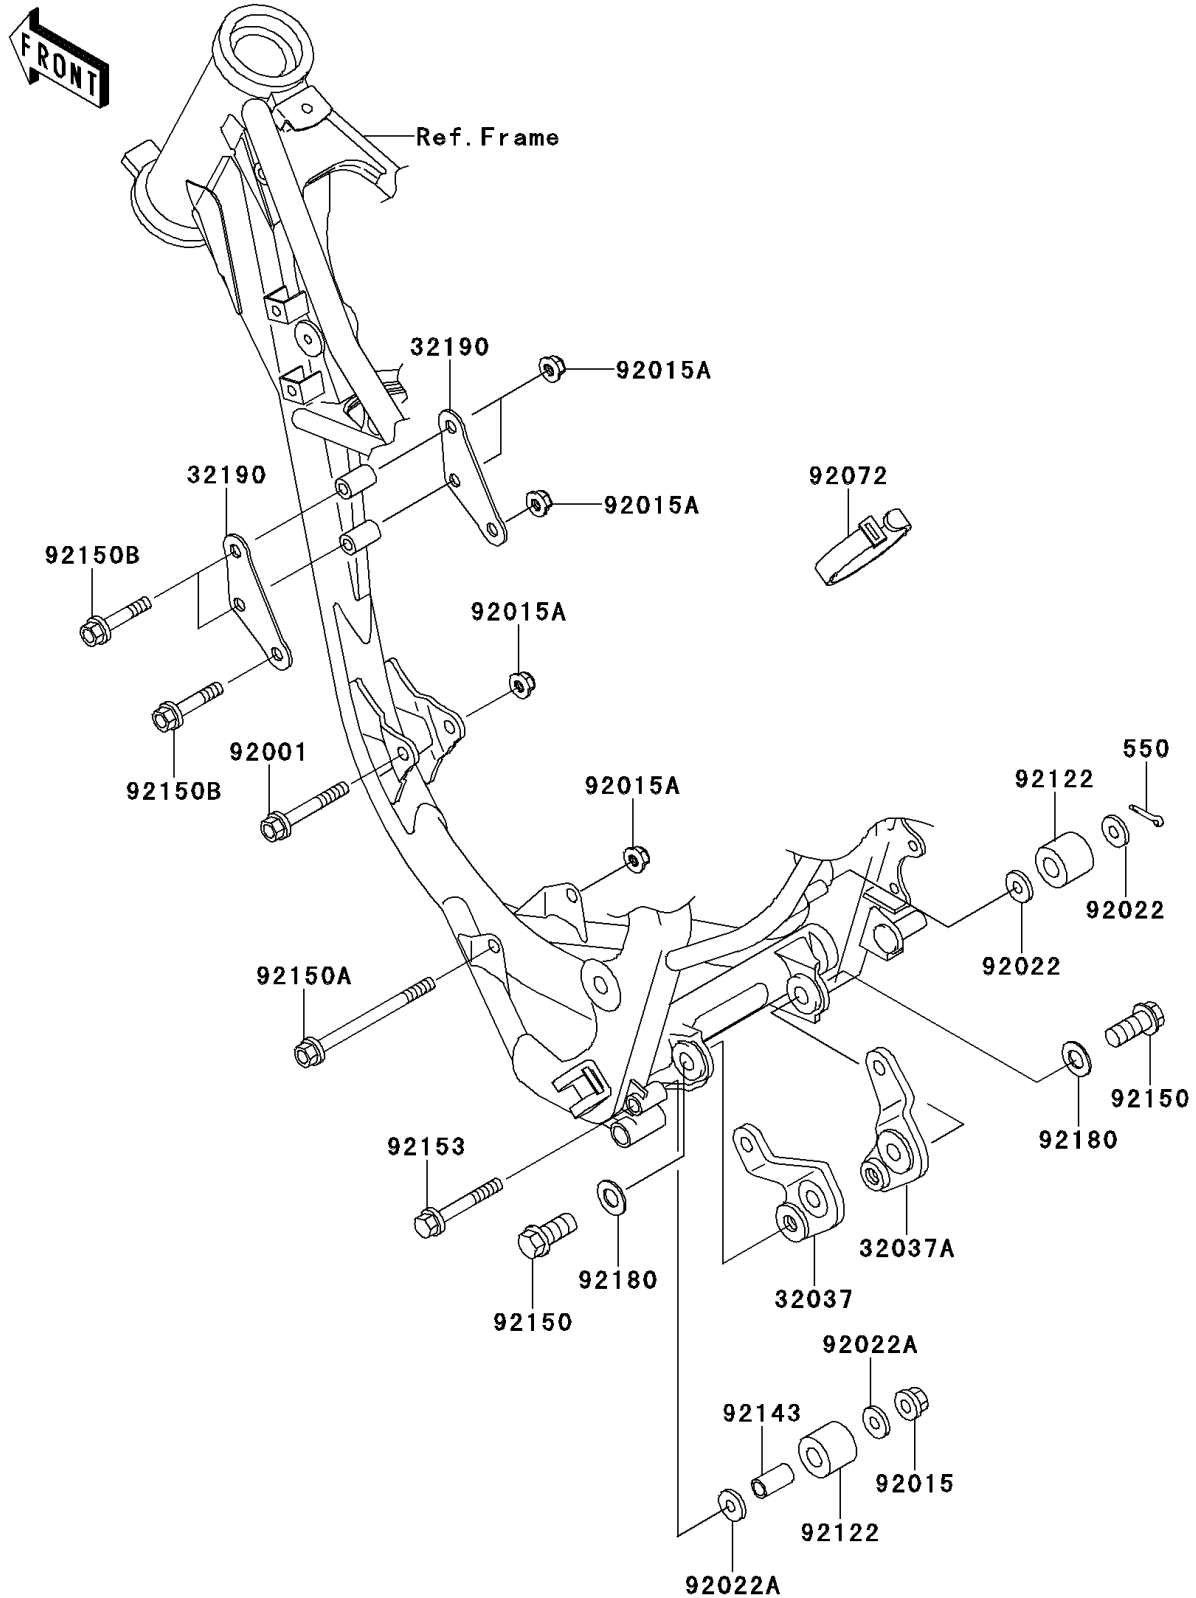

2012 KX™ 85

PARTS DIAGRAM

Engine Mount

F2122

2012 KX™ 85

PARTS LIST

Engine Mount

ITEM NAME

PART NUMBER

QUANTITY
