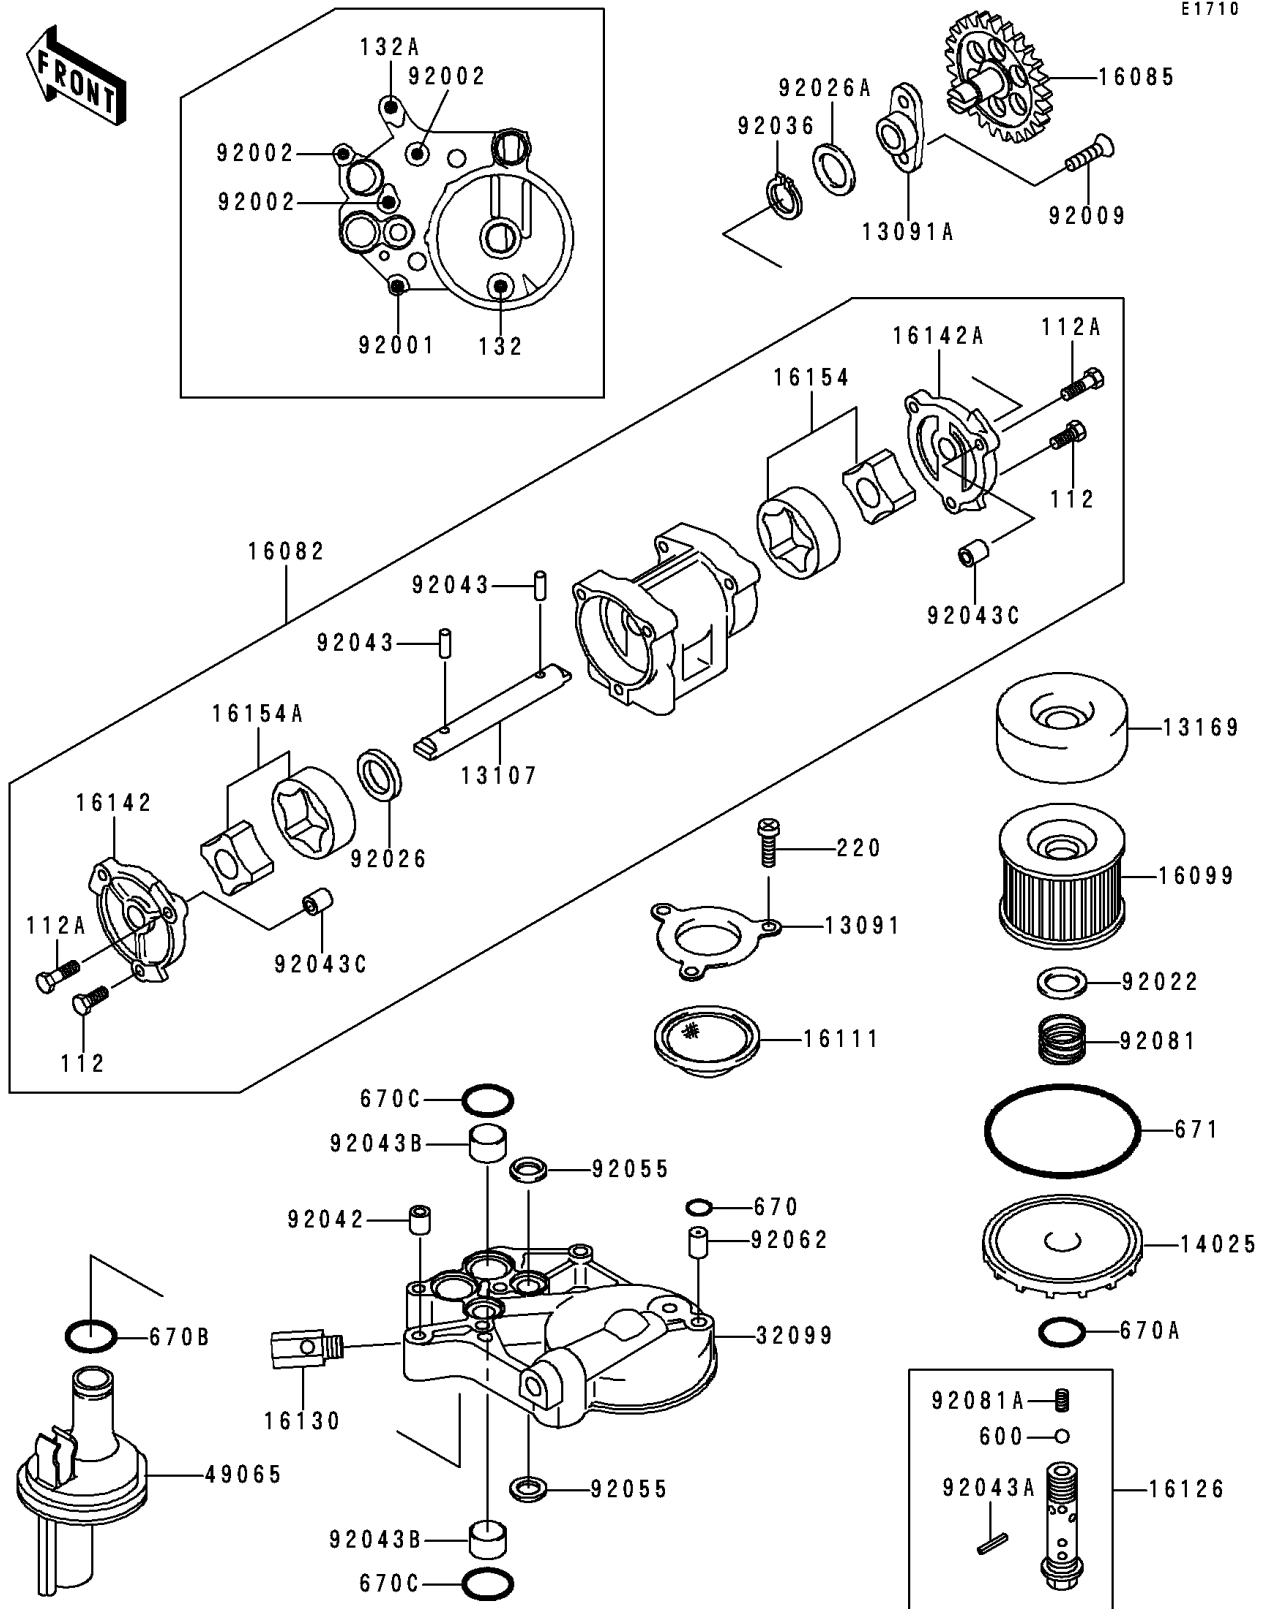

2000 ZRX1100

PARTS DIAGRAM

Oil Pump/Oil Filter

E1710

2000 ZRX1100

PARTS LIST

Oil Pump/Oil Filter

ITEM NAME

PART NUMBER

QUANTITY
