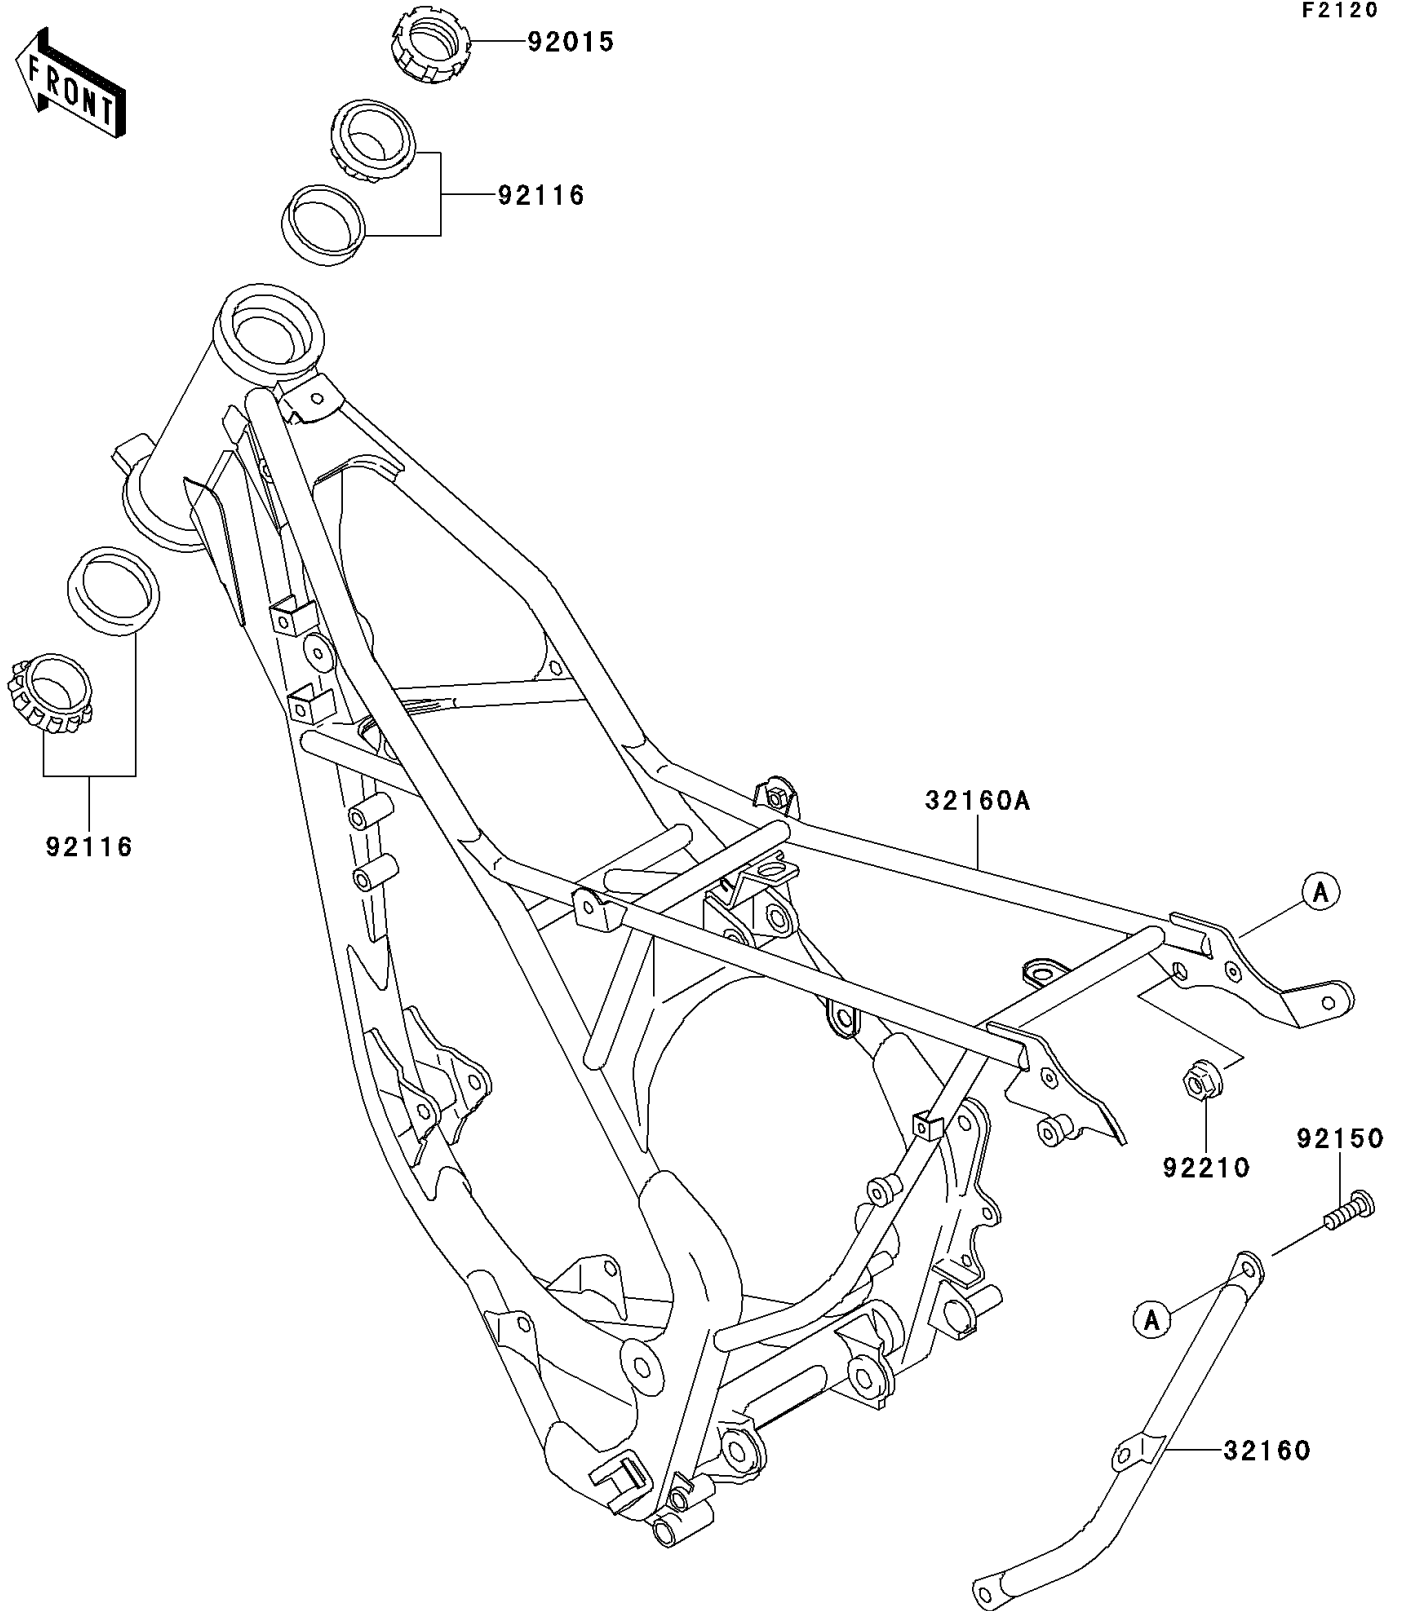

2013 KX™ 85

PARTS DIAGRAM

Frame

F2120

2013 KX™ 85

PARTS LIST

Frame

Kawasaki

Let the Good Times Roll®

ITEM NAME

PART NUMBER

QUANTITY
