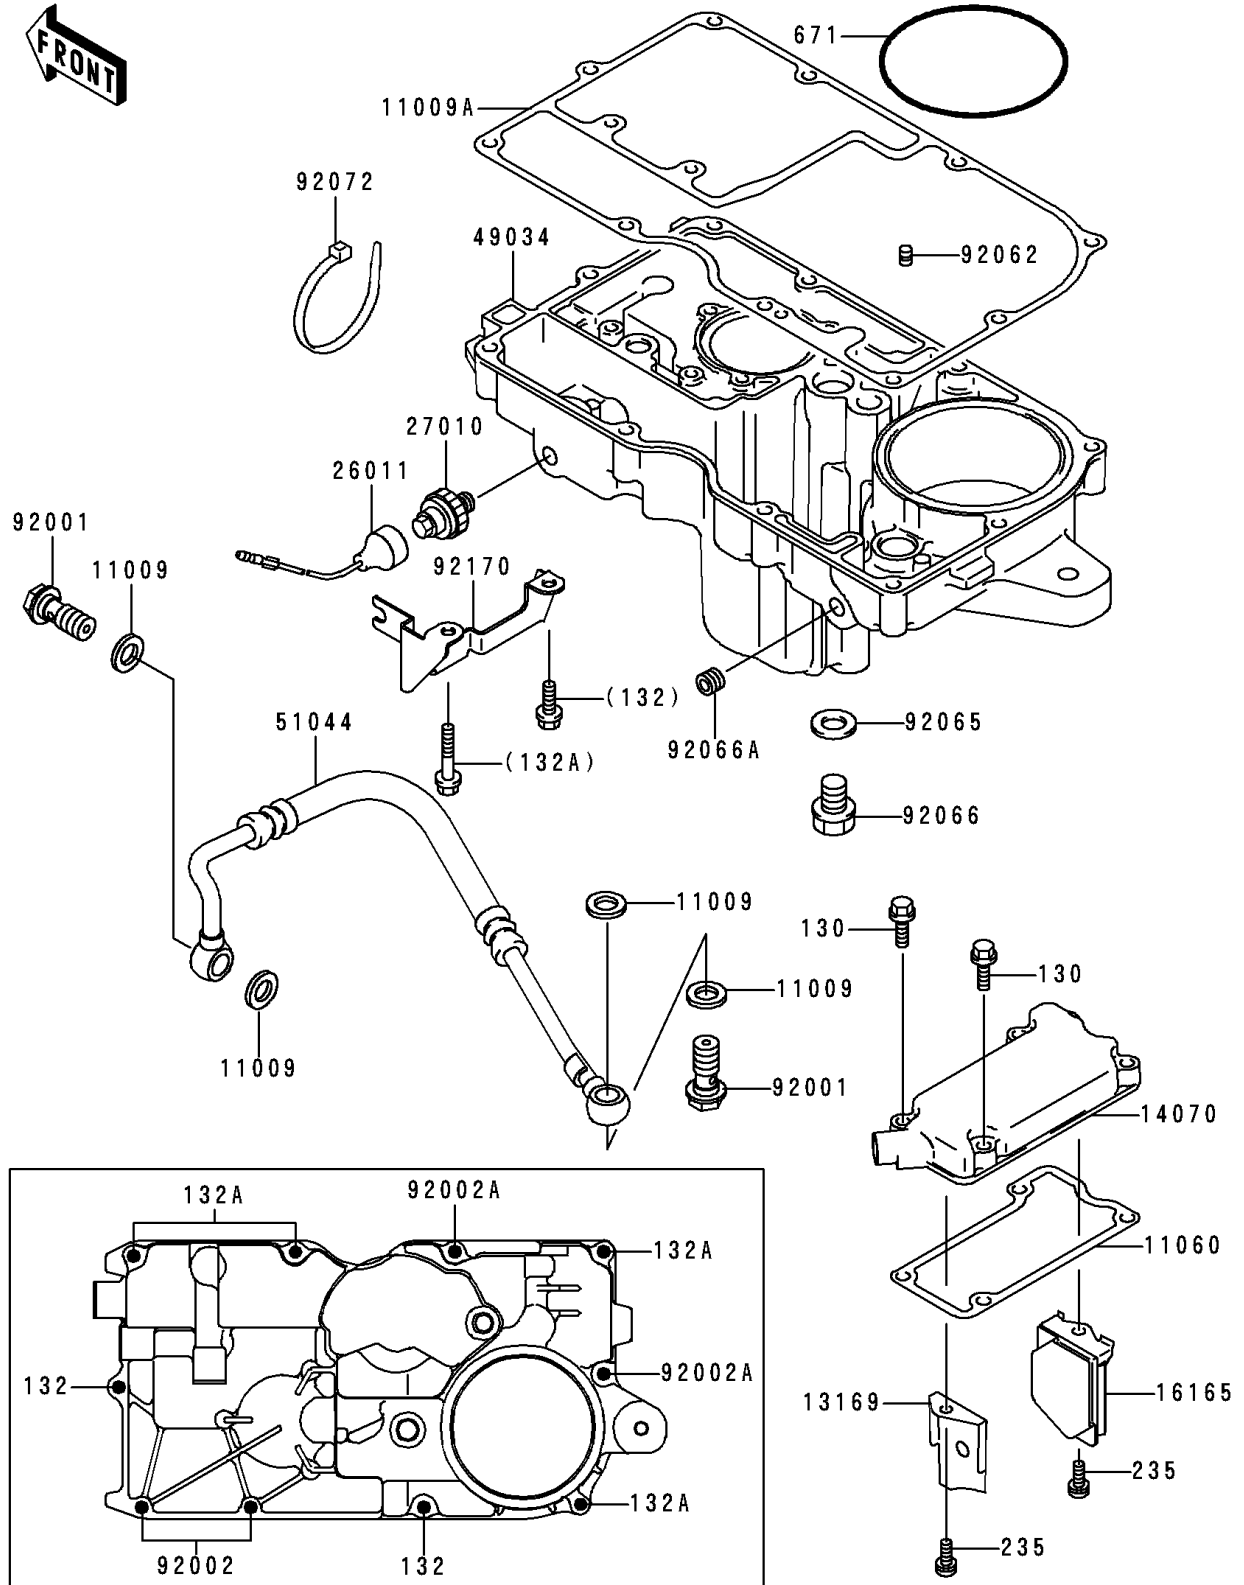

2000 ZRX1100

PARTS DIAGRAM

Breather Cover/Oil Pan

E1432

2000 ZRX1100

PARTS LIST

Breather Cover/Oil Pan

Kawasaki

Let the Good Times Roll®

ITEM NAME

PART NUMBER

QUANTITY
