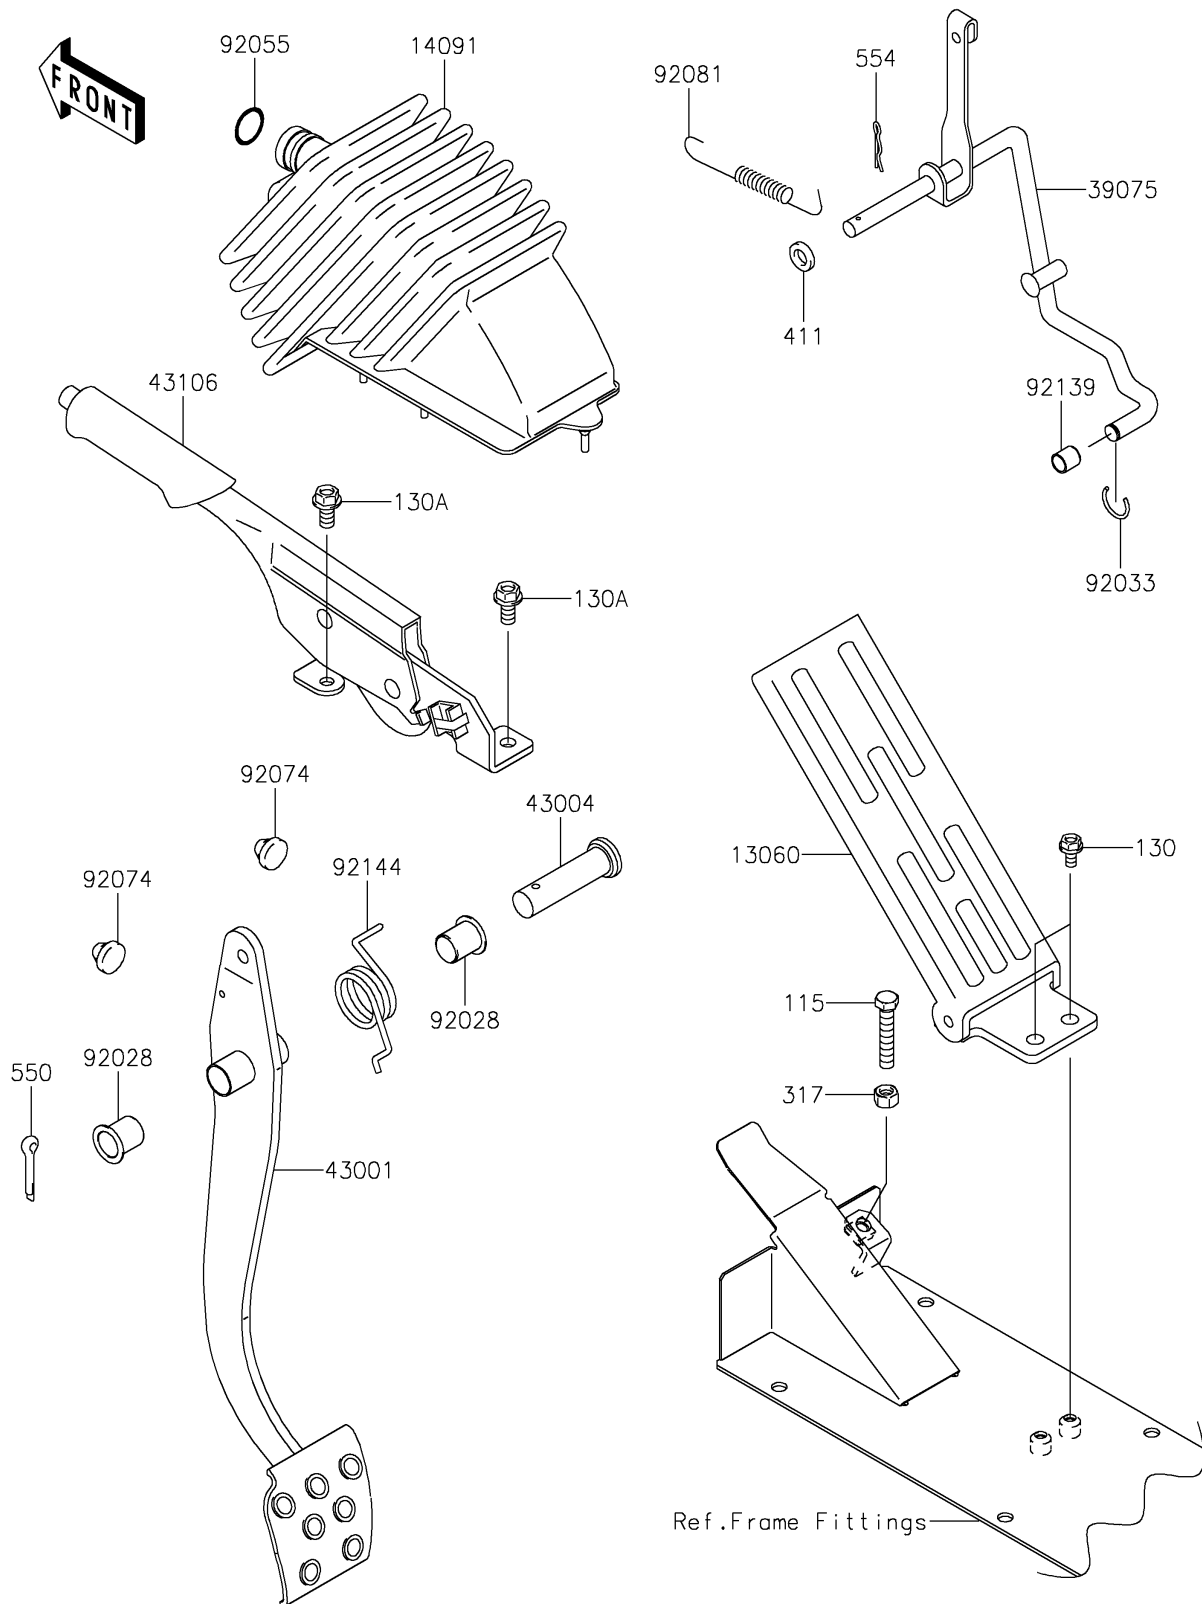

## PARTS DIAGRAM

### Brake Pedal/Throttle Lever

F2260

## PARTS LIST

### Brake Pedal/Throttle Lever

ITEM NAME	PART NUMBER	QUANTITY
-----------	-------------	----------

---