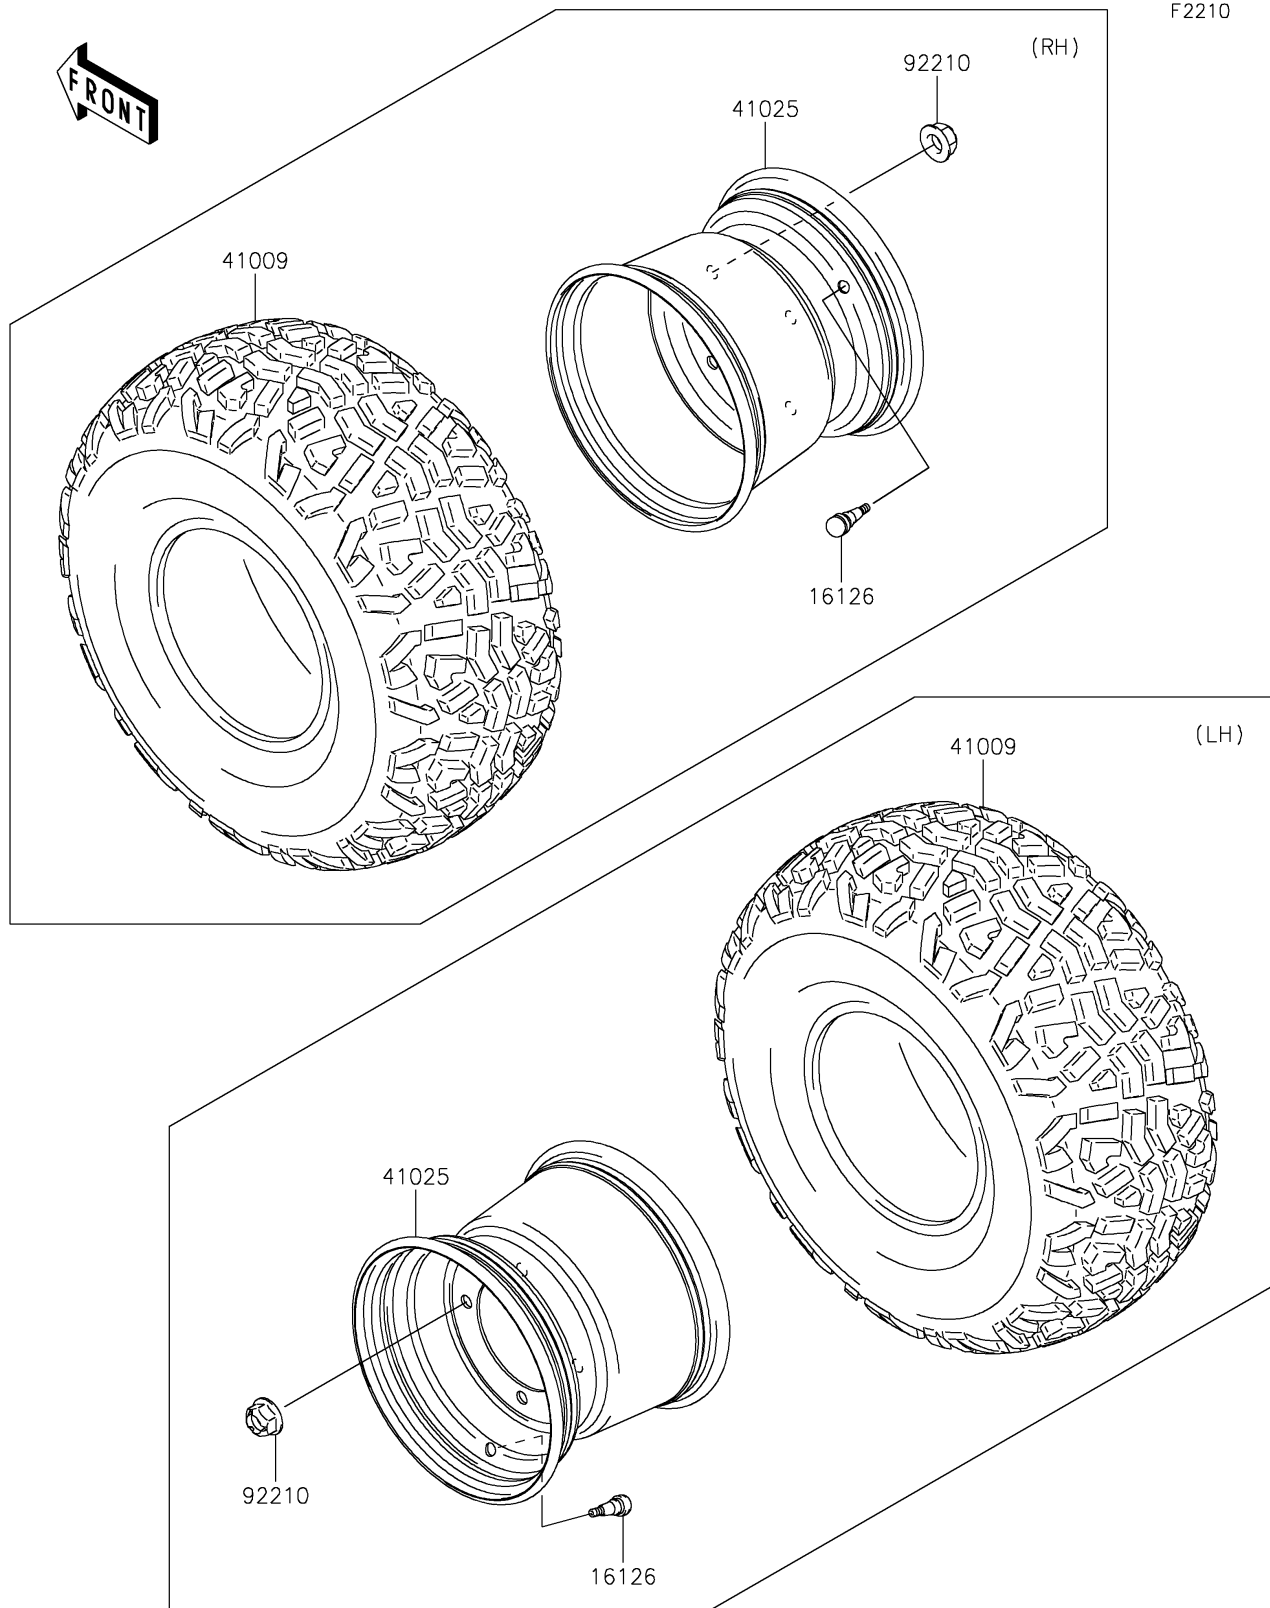

2020 MULE™ 4010 TRANS4x4®

PARTS DIAGRAM

Wheels/Tires

2020 MULE™ 4010 TRANS4x4®

PARTS LIST

Wheels/Tires

ITEM NAME

PART NUMBER

QUANTITY
