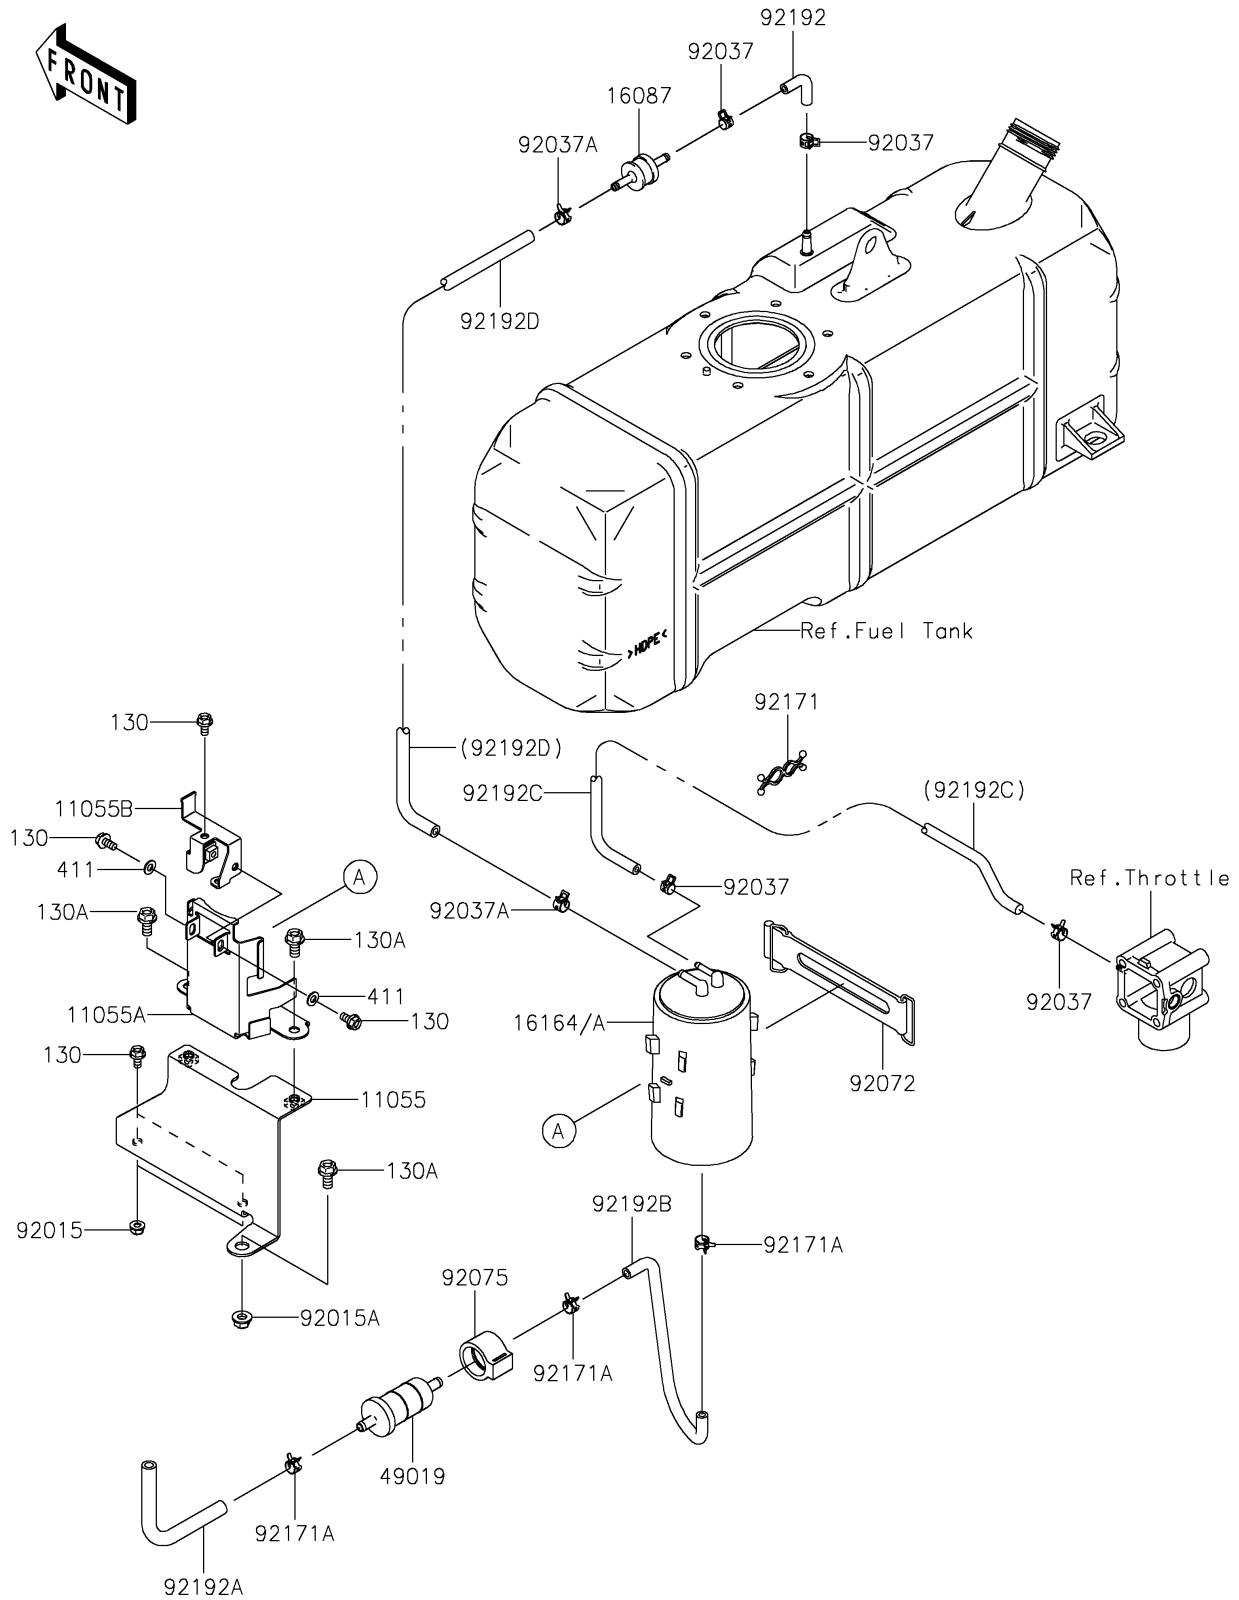

2020 MULE™ 4010 TRANS4x4®

PARTS DIAGRAM

Fuel Evaporative System

E1650

2020 MULE™ 4010 TRANS4x4®

PARTS LIST

Fuel Evaporative System

ITEM NAME

PART NUMBER

QUANTITY
