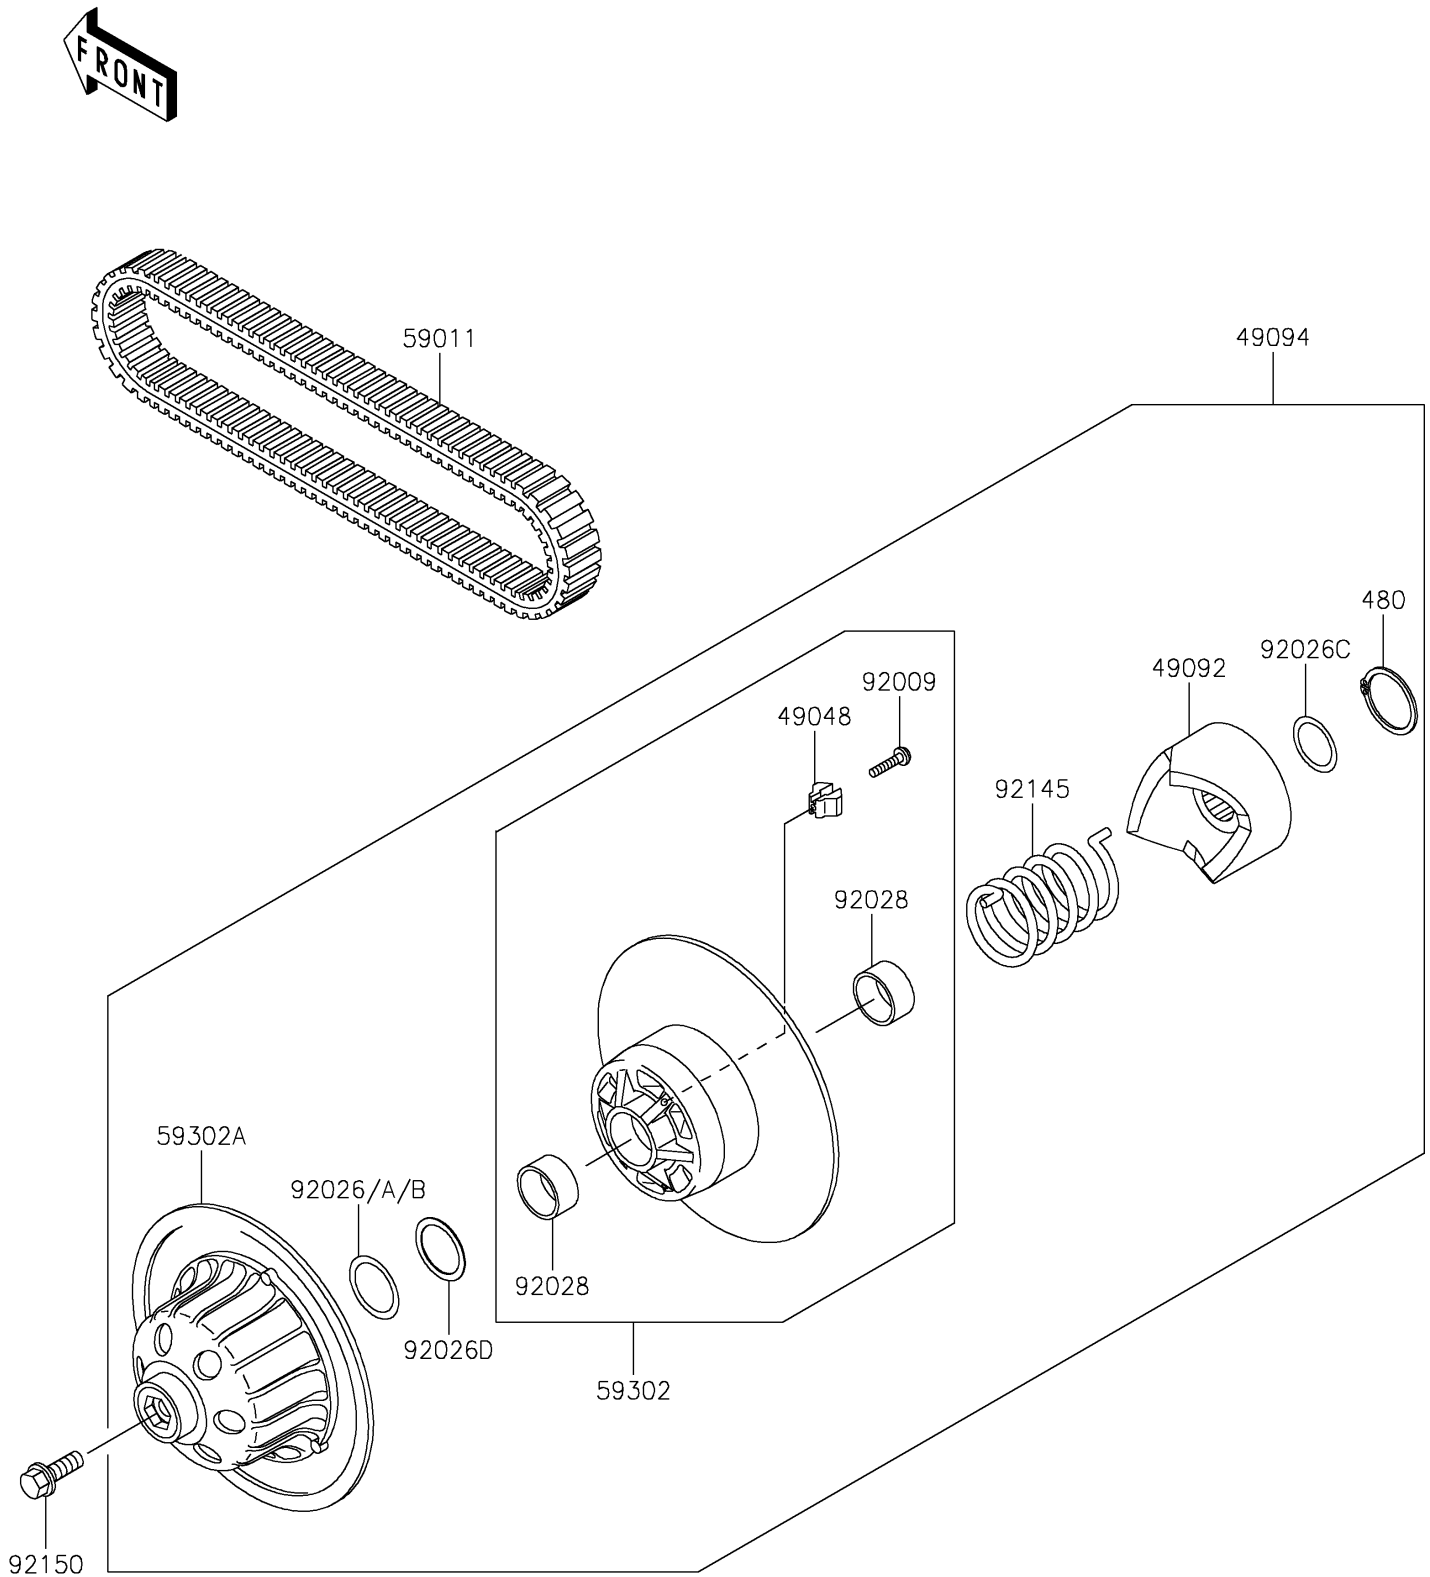

2020 MULE™ 4010 TRANS4x4®

PARTS DIAGRAM

Driven Converter/Drive Belt

E1392

2020 MULE™ 4010 TRANS4x4®

PARTS LIST

Driven Converter/Drive Belt

ITEM NAME

PART NUMBER

QUANTITY
