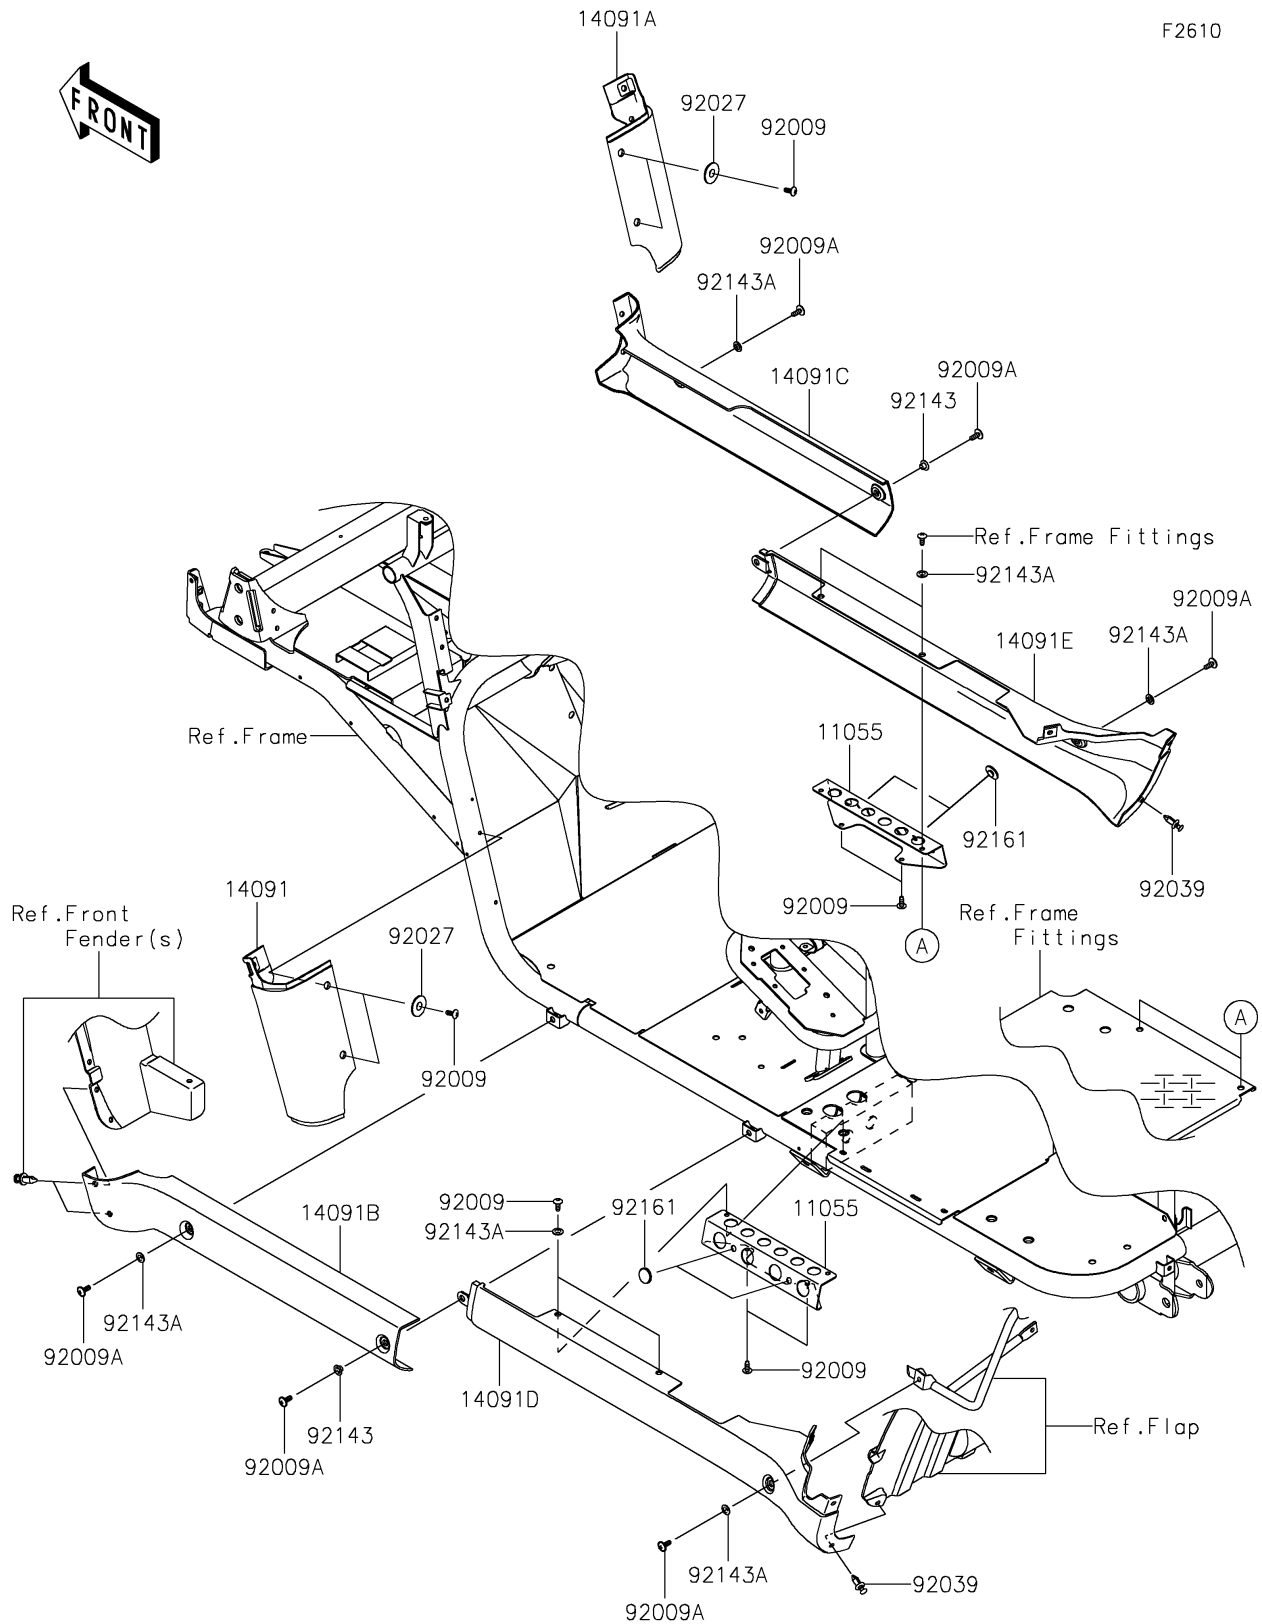

2019 MULE™ 4010 TRANS4x4® CAMO

PARTS DIAGRAM

Side Covers/Chain Cover

2019 MULE™ 4010 TRANS4x4® CAMO

Kawasaki
Let the Good Times Roll®

PARTS LIST

Side Covers/Chain Cover

ITEM NAME

PART NUMBER

QUANTITY
