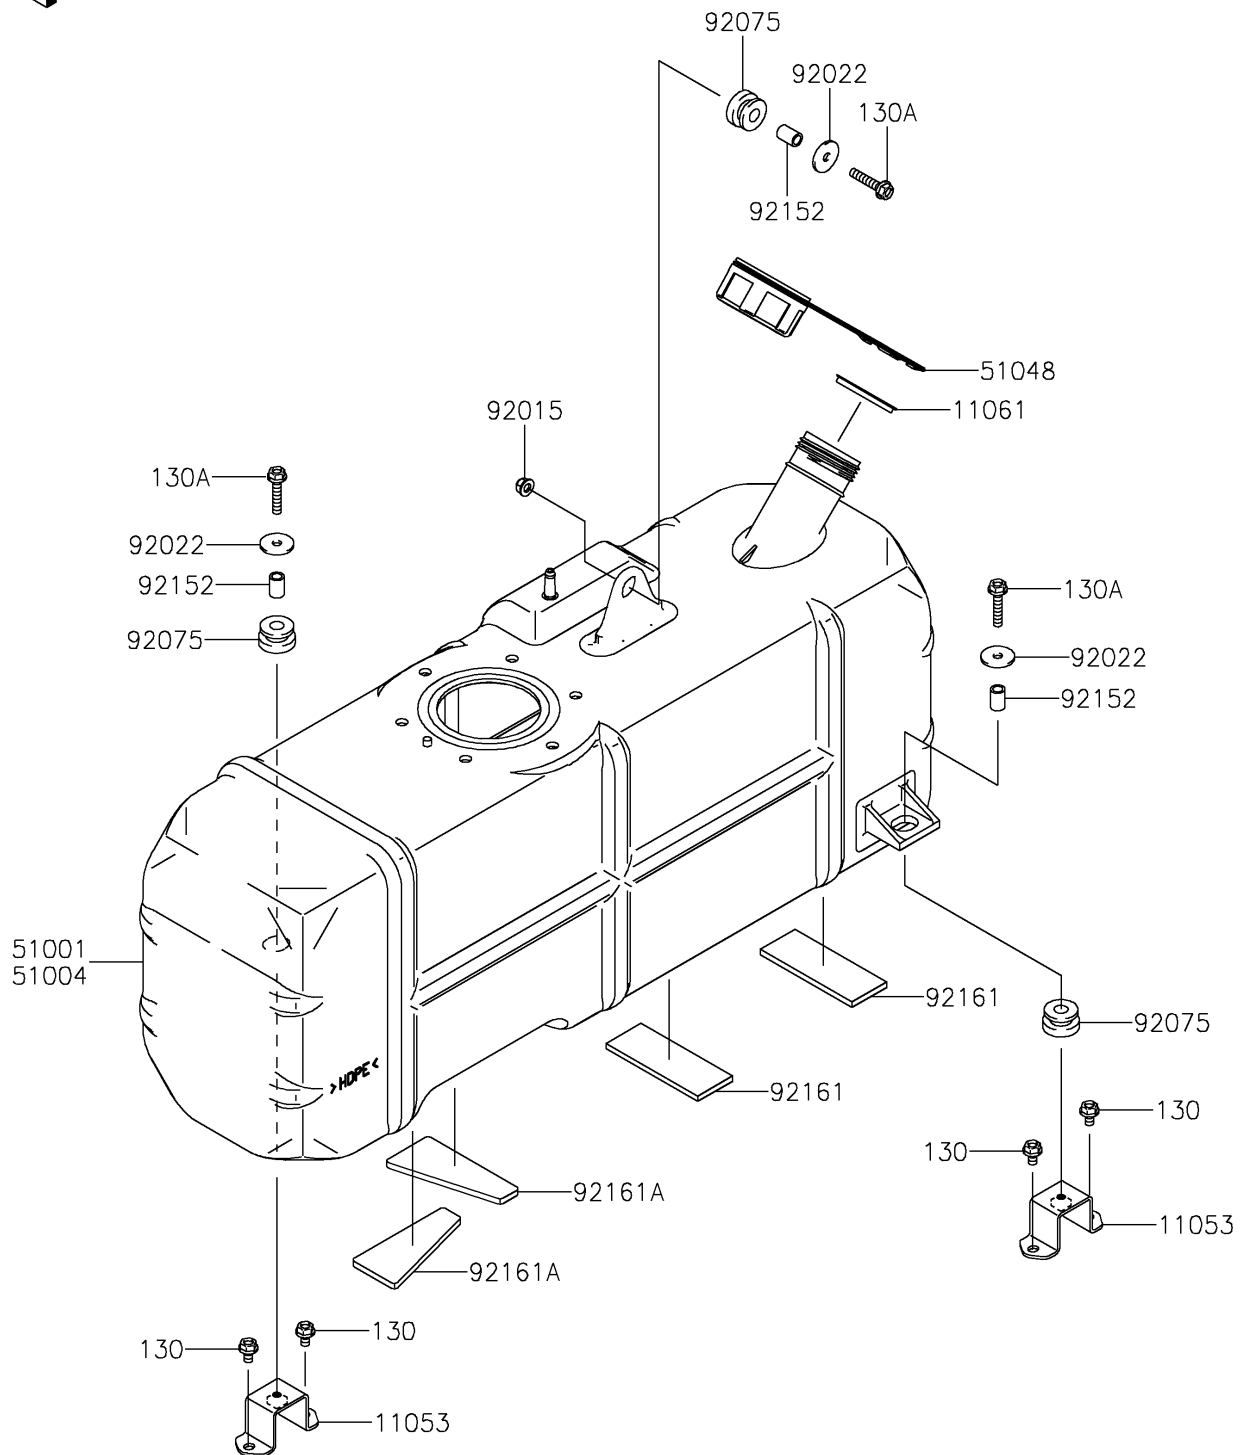

2020 MULE™ 4010 TRANS4x4® CAMO

PARTS DIAGRAM

Fuel Tank

F2410

2020 MULE™ 4010 TRANS4x4® CAMO

Kawasaki
Let the Good Times Roll®

PARTS LIST

Fuel Tank

ITEM NAME	PART NUMBER	QUANTITY
BRACKET (Ref # 11053)	11053-7512	2
GASKET,FUEL TANK CAP (Ref # 11061)	11061-0395	1
TANK-COMP-FUEL (Ref # 51001)	51001-0763	1
TANK-FUEL (Ref # 51004)	51004-0029	1
CAP-ASSY-TANK,FUEL (Ref # 51048)	51048-0026	1
NUT,LOCK,FLANGED,6MM (Ref # 92015)	92015-1675	1
WASHER,6.5X24X2 (Ref # 92022)	92022-1690	3
DAMPER (Ref # 92075)	92075-1787	3
COLLAR,7.02X10.32X15.3 (Ref # 92152)	92152-7511	3
DAMPER,92X35X4.76 (Ref # 92161)	92161-0813	2
DAMPER,92X19X4.76 (Ref # 92161A)	92161-0814	2
BOLT-FLANGED,6X10 (Ref # 130)	130BA0610	4
BOLT-FLANGED,6X30 (Ref # 130A)	130BA0630	3