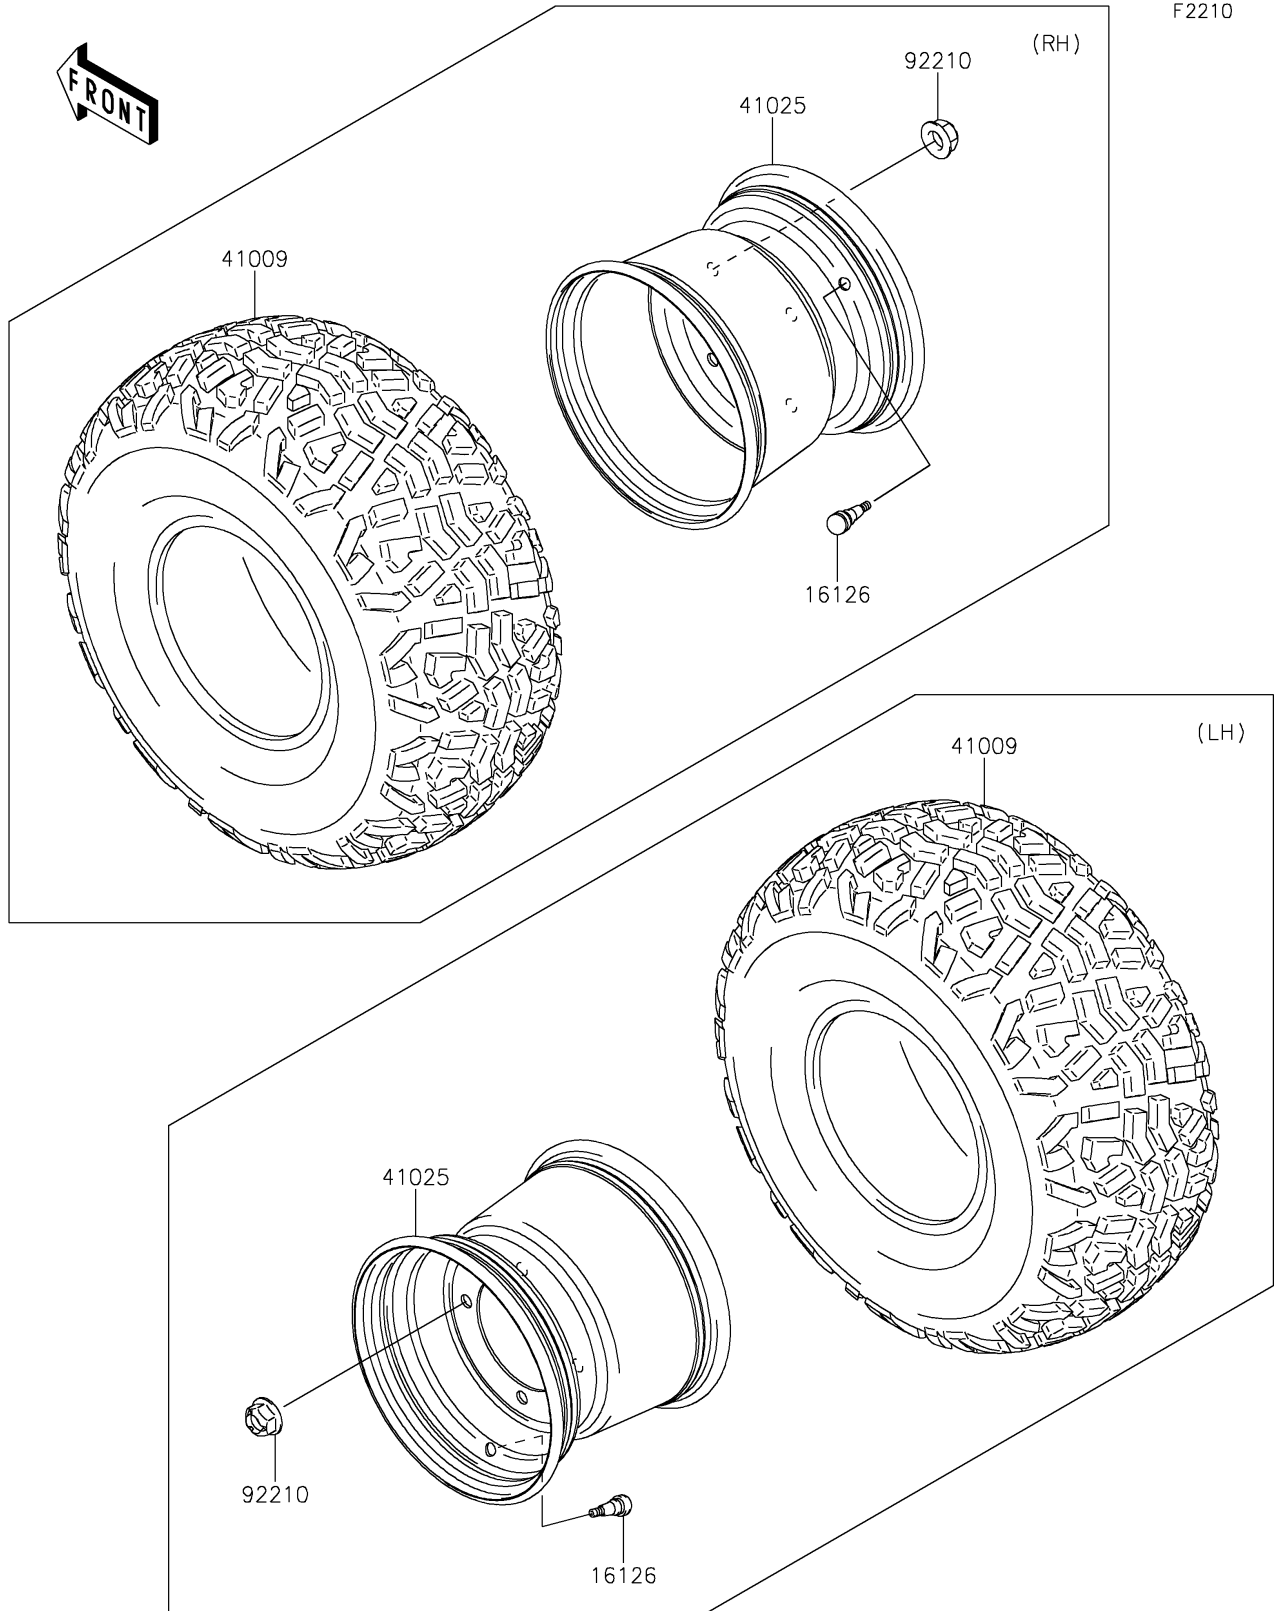

2019 MULE™ 4010 TRANS4x4® CAMO

Kawasaki
Let the Good Times Roll®

PARTS DIAGRAM

Wheels/Tires

F2210

2019 MULE™ 4010 TRANS4x4® CAMO

Kawasaki
Let the Good Times Roll®

PARTS LIST

Wheels/Tires

| ITEM NAME | PART NUMBER | QUANTITY |
|-----------|-------------|----------|
|-----------|-------------|----------|
