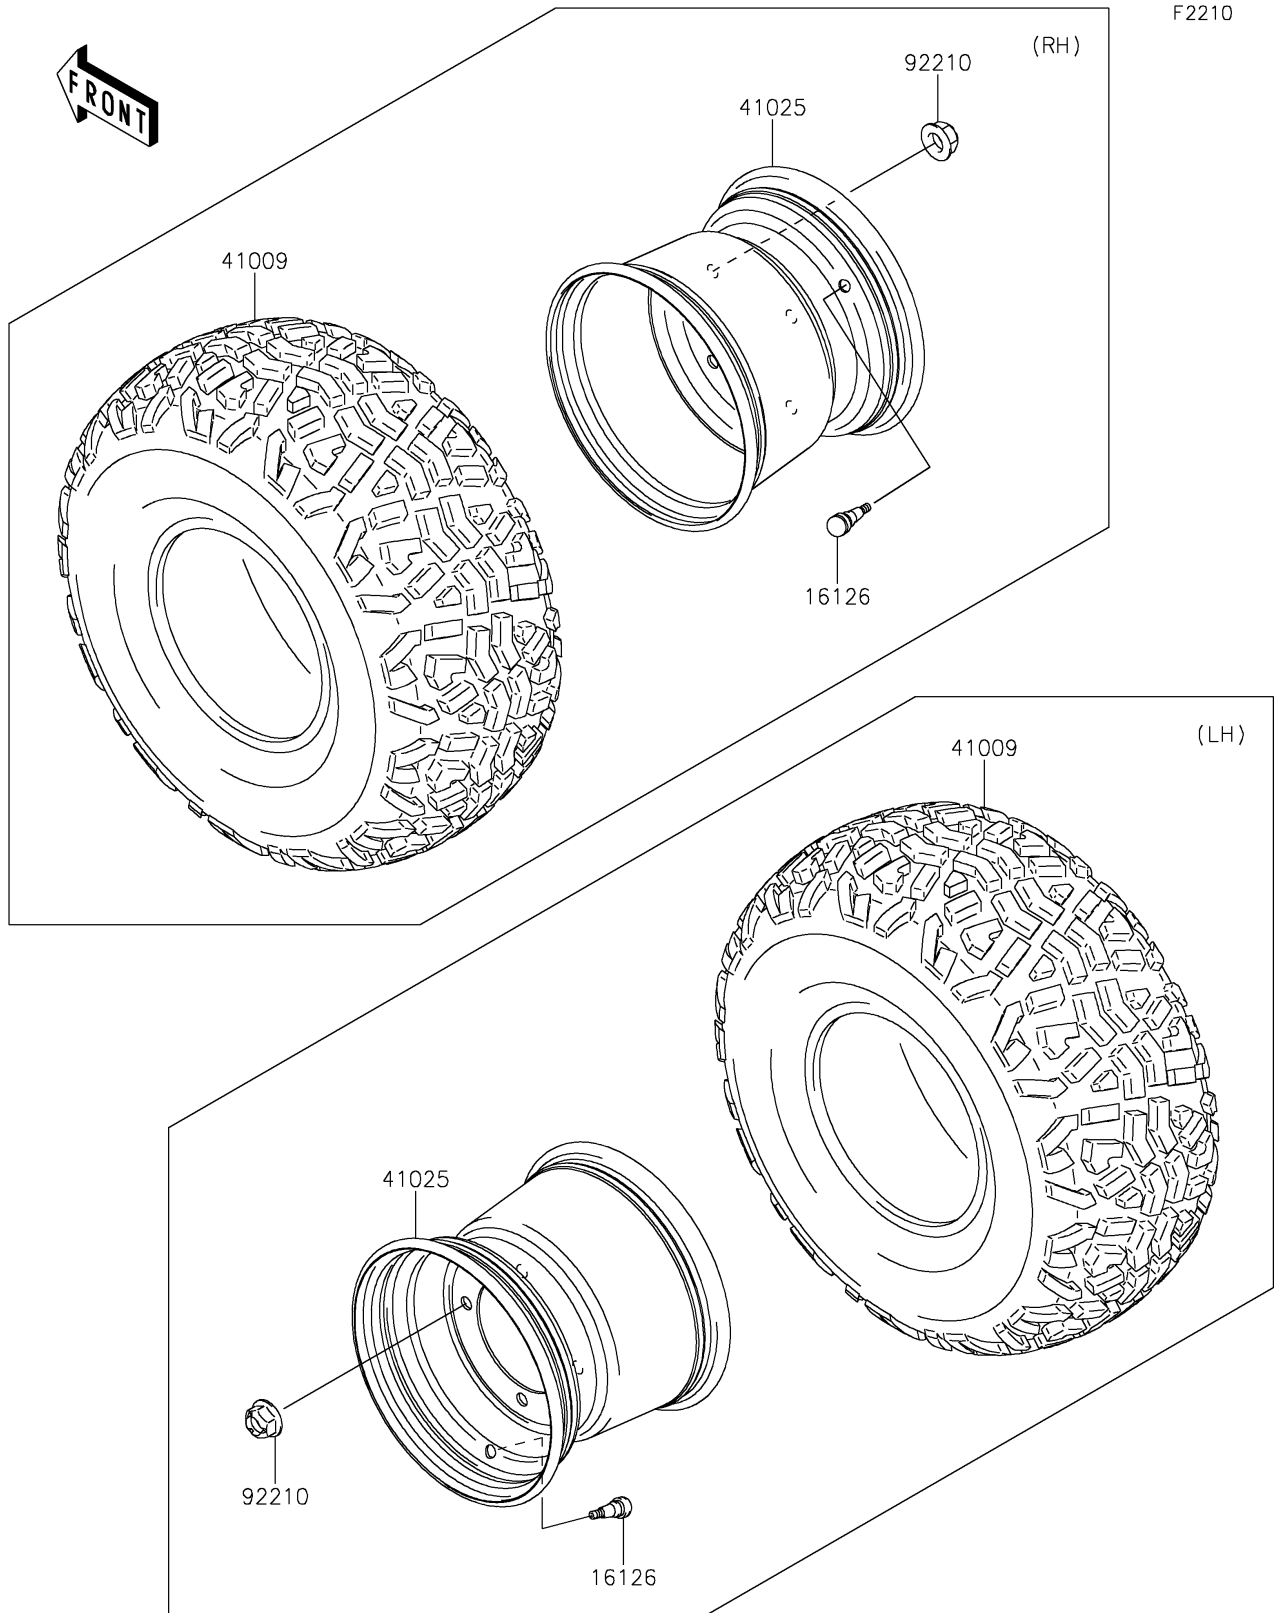

2020 MULE™ 4010 TRANS4x4® CAMO

Kawasaki
Let the Good Times Roll®

PARTS DIAGRAM

Wheels/Tires

F2210

2020 MULE™ 4010 TRANS4x4® CAMO

PARTS LIST

Wheels/Tires

ITEM NAME	PART NUMBER	QUANTITY
-----------	-------------	----------
