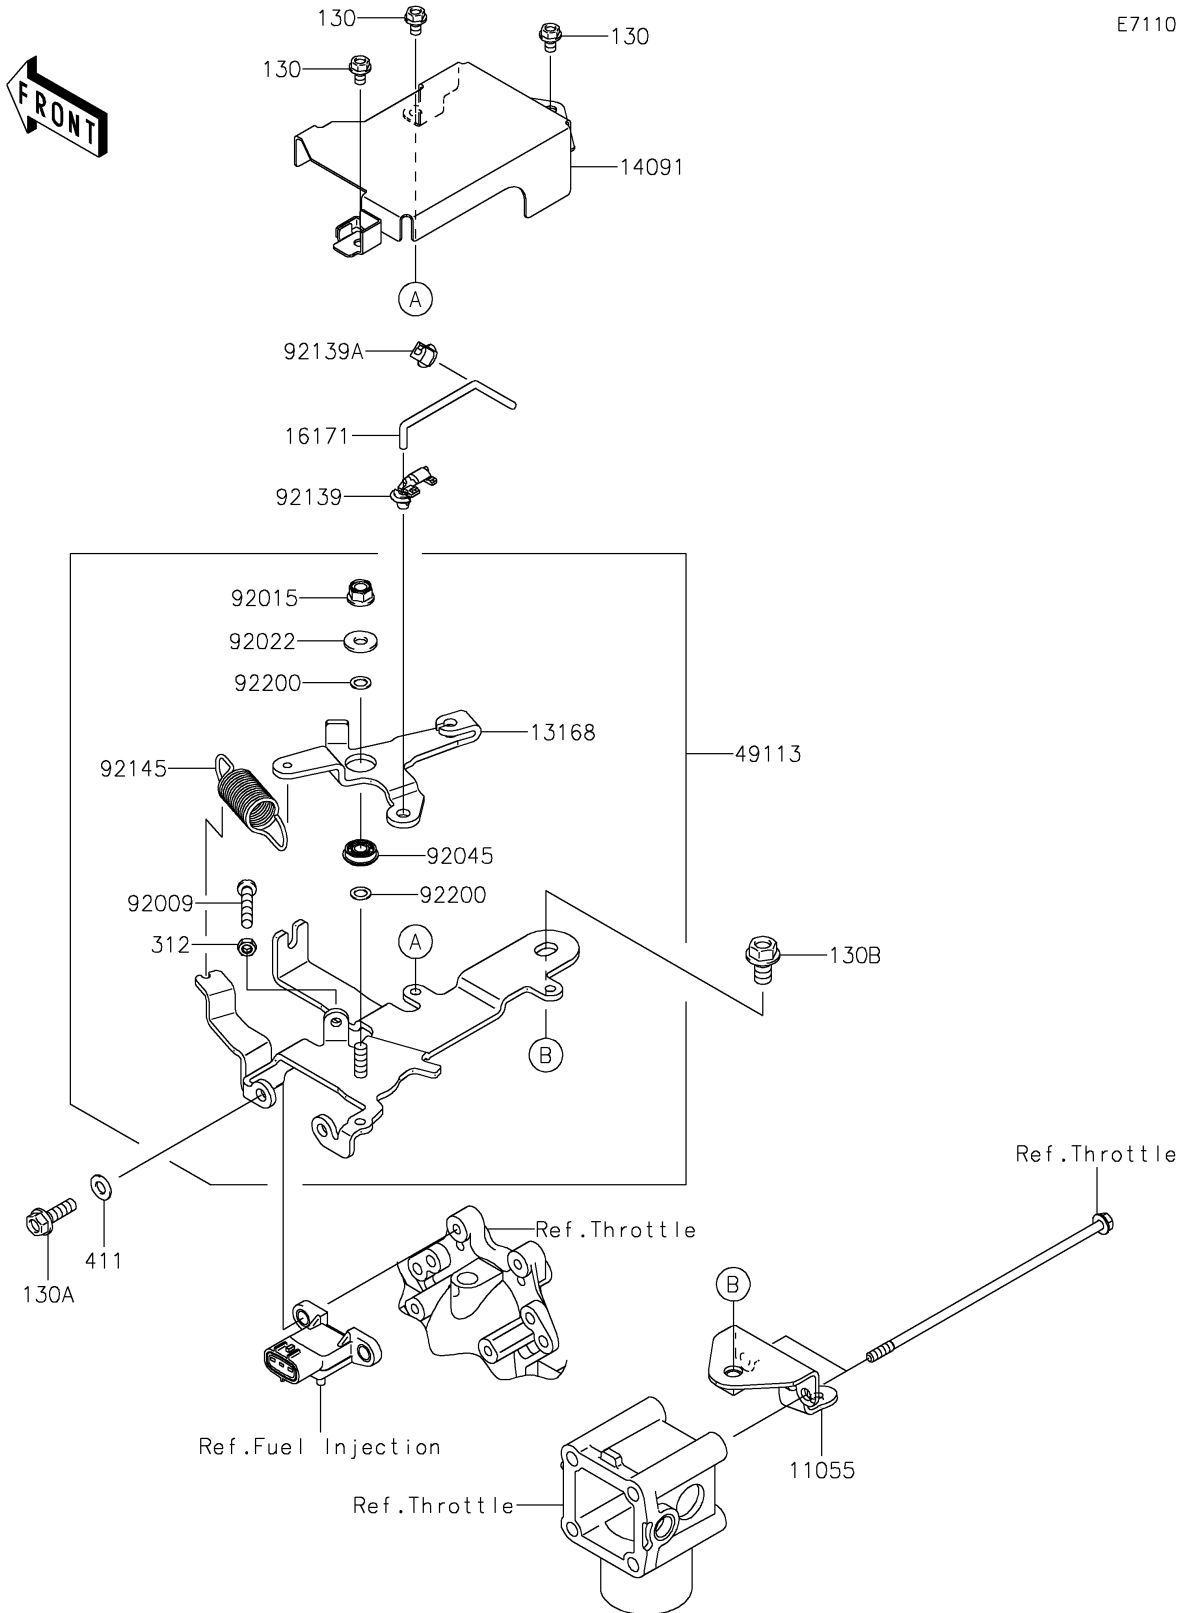

2020 MULE™ 4010 TRANS4x4® CAMO

PARTS DIAGRAM

Control

E7110

2020 MULE™ 4010 TRANS4x4® CAMO

PARTS LIST

Control

ITEM NAME	PART NUMBER	QUANTITY
BRACKET (Ref # 11055)	11055-2020	1
LEVER (Ref # 13168)	13168-2509	1
COVER,CONTROL PANEL (Ref # 14091)	14091-1757	1
LINK (Ref # 16171)	16171-2105	1
PANEL-COMP-CONTROL (Ref # 49113)	49113-2211	1
SCREW,5X30 (Ref # 92009)	92009-2381	1
NUT,LOCK,FLANGED,6MM (Ref # 92015)	92015-1339	1
WASHER (Ref # 92022)	92022-2247	1
BEARING-BALL,696ZZ1NR MC3 (Ref # 92045)	92045-2223	1
BUSHING,CONT-PANEL (Ref # 92139)	92139-2060	1
BUSHING,THROTTLE-BODY (Ref # 92139A)	92139-2061	1
SPRING (Ref # 92145)	92145-2186	1
WASHER,6.2X10X0.5 (Ref # 92200)	92200-2083	2
BOLT-FLANGED,5X8 (Ref # 130)	130BA0508	3
BOLT-FLANGED,6X20 (Ref # 130A)	130BA0620	2
BOLT-FLANGED,8X14 (Ref # 130B)	130BA0814	1
NUT-HEX,5MM (Ref # 312)	312AA0500	1
WASHER-PLAIN,6MM (Ref # 411)	411AB0600	2