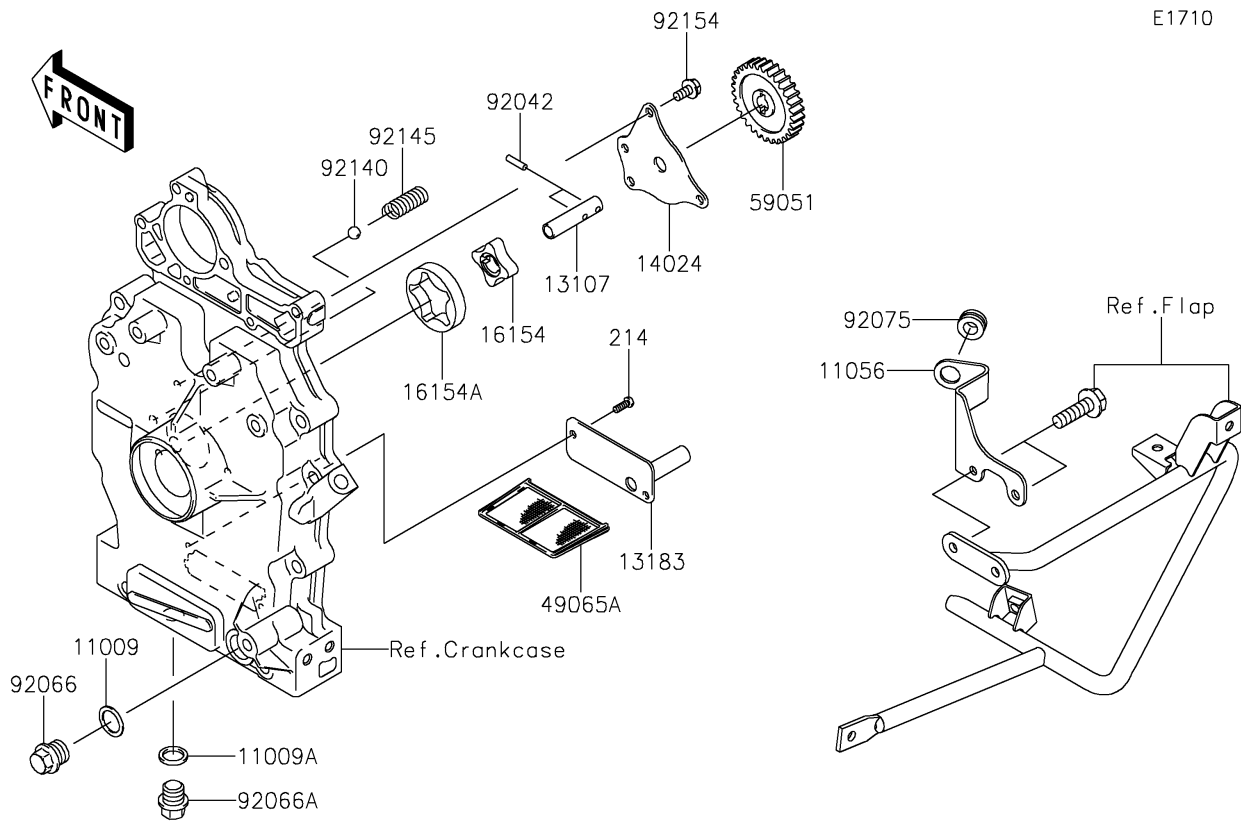

2020 MULE™ 4010 TRANS4x4® CAMO

PARTS DIAGRAM

Oil Pump/Oil Filter

E1710

2020 MULE™ 4010 TRANS4x4® CAMO

PARTS LIST

Oil Pump/Oil Filter

ITEM NAME

PART NUMBER

QUANTITY
