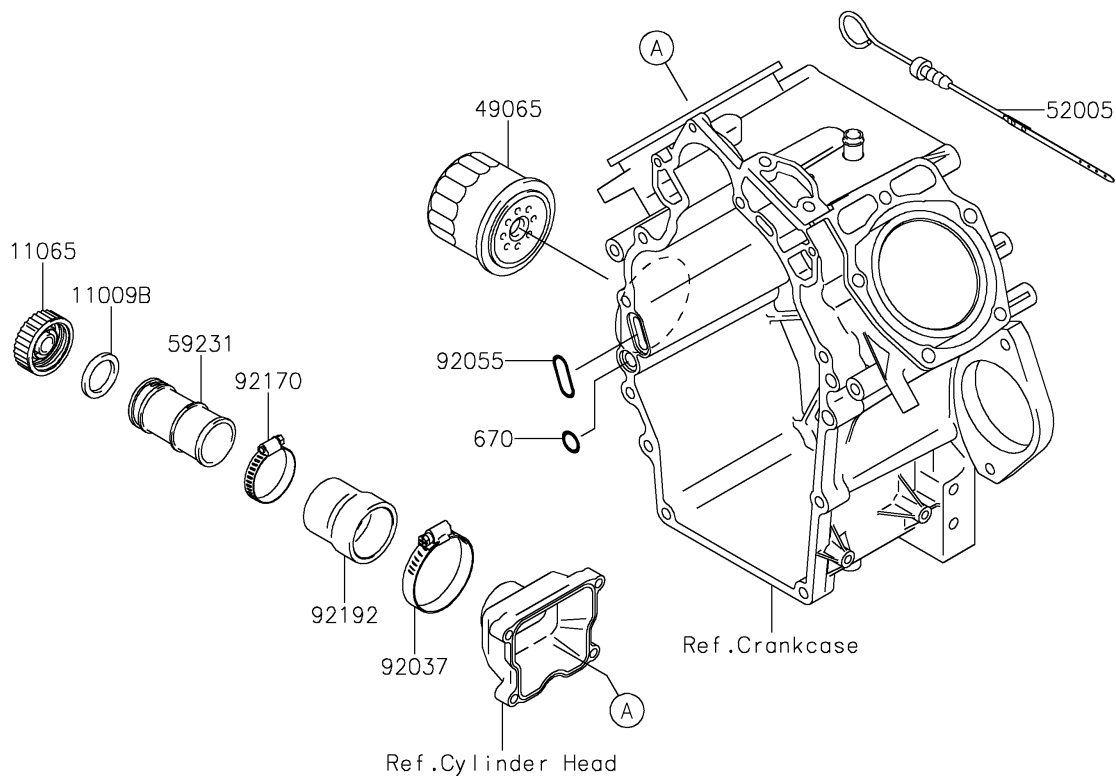

2020 MULE™ 4010 TRANS4x4® CAMO

PARTS DIAGRAM

Oil Pump/Oil Filter

E1710

2020 MULE™ 4010 TRANS4x4® CAMO

PARTS LIST

Oil Pump/Oil Filter

ITEM NAME

PART NUMBER

QUANTITY
