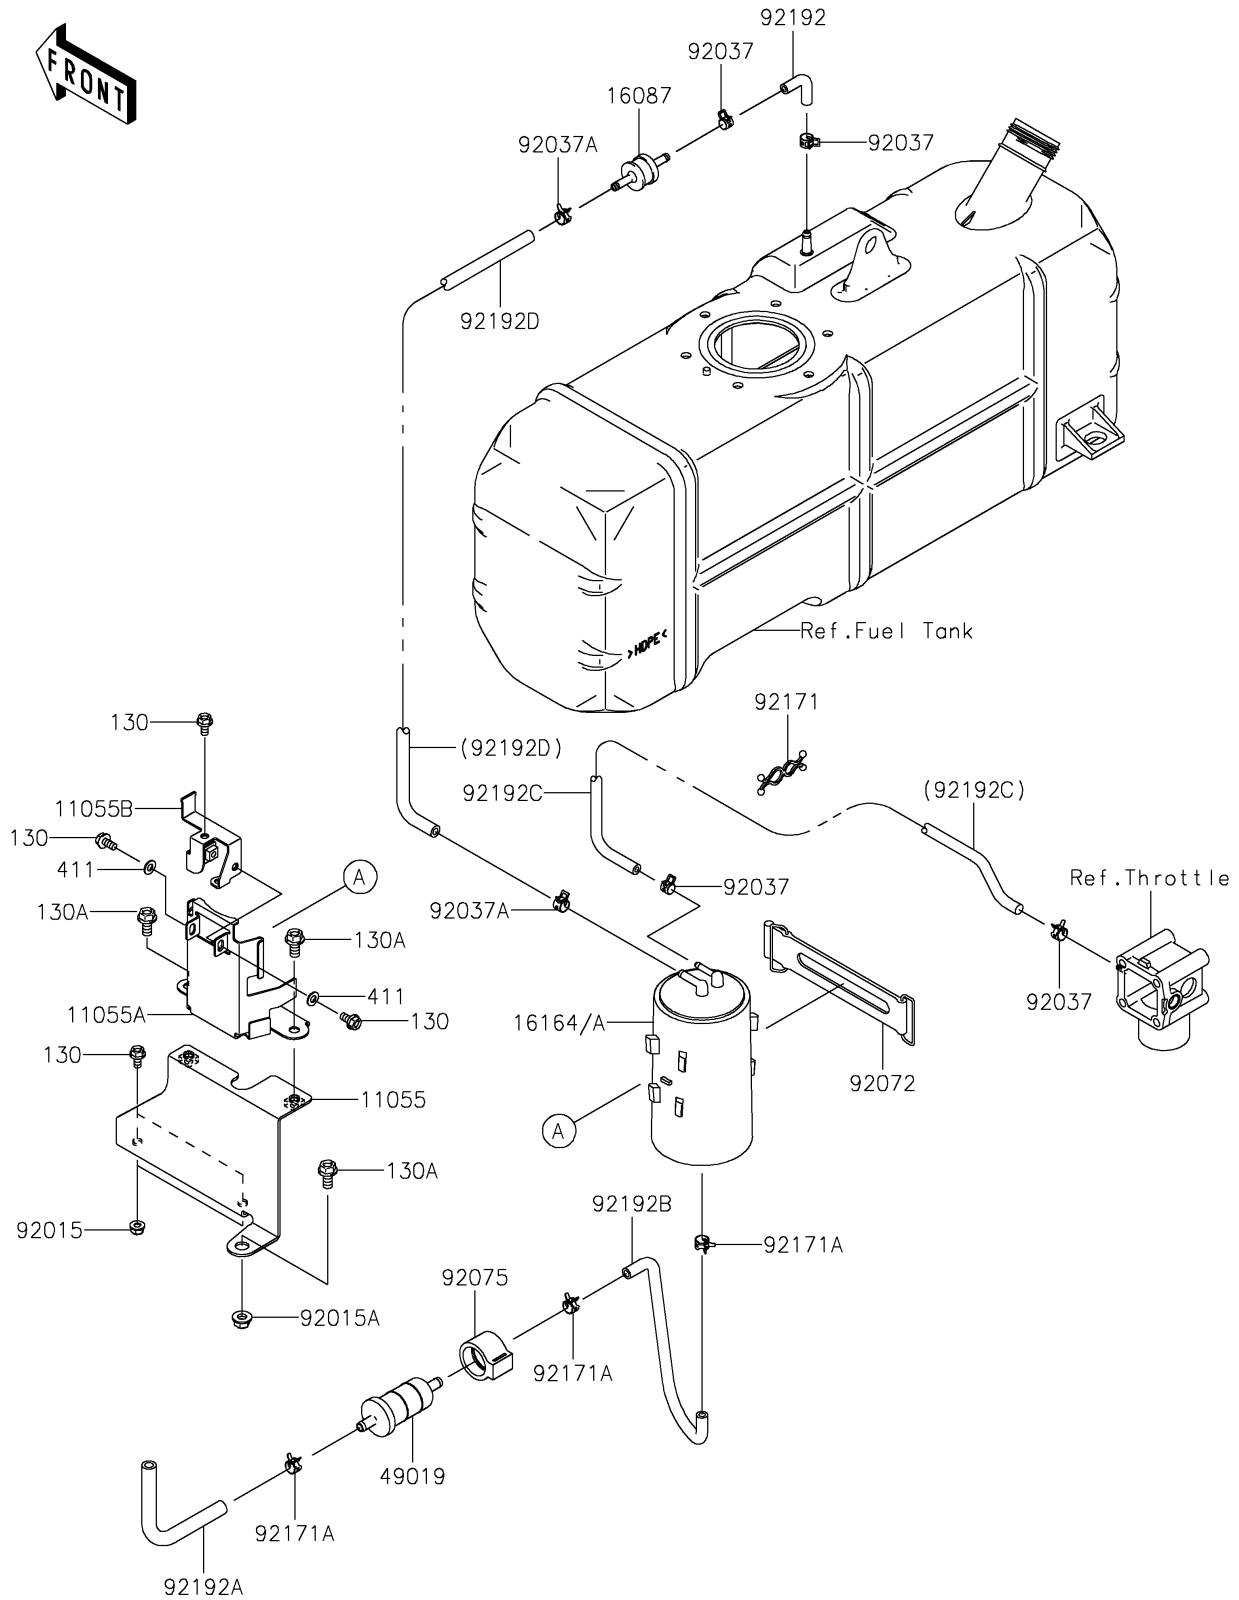

2020 MULE™ 4010 TRANS4x4® CAMO

PARTS DIAGRAM

Fuel Evaporative System

E1650

2020 MULE™ 4010 TRANS4x4® CAMO

PARTS LIST

Fuel Evaporative System

ITEM NAME	PART NUMBER	QUANTITY
-----------	-------------	----------
