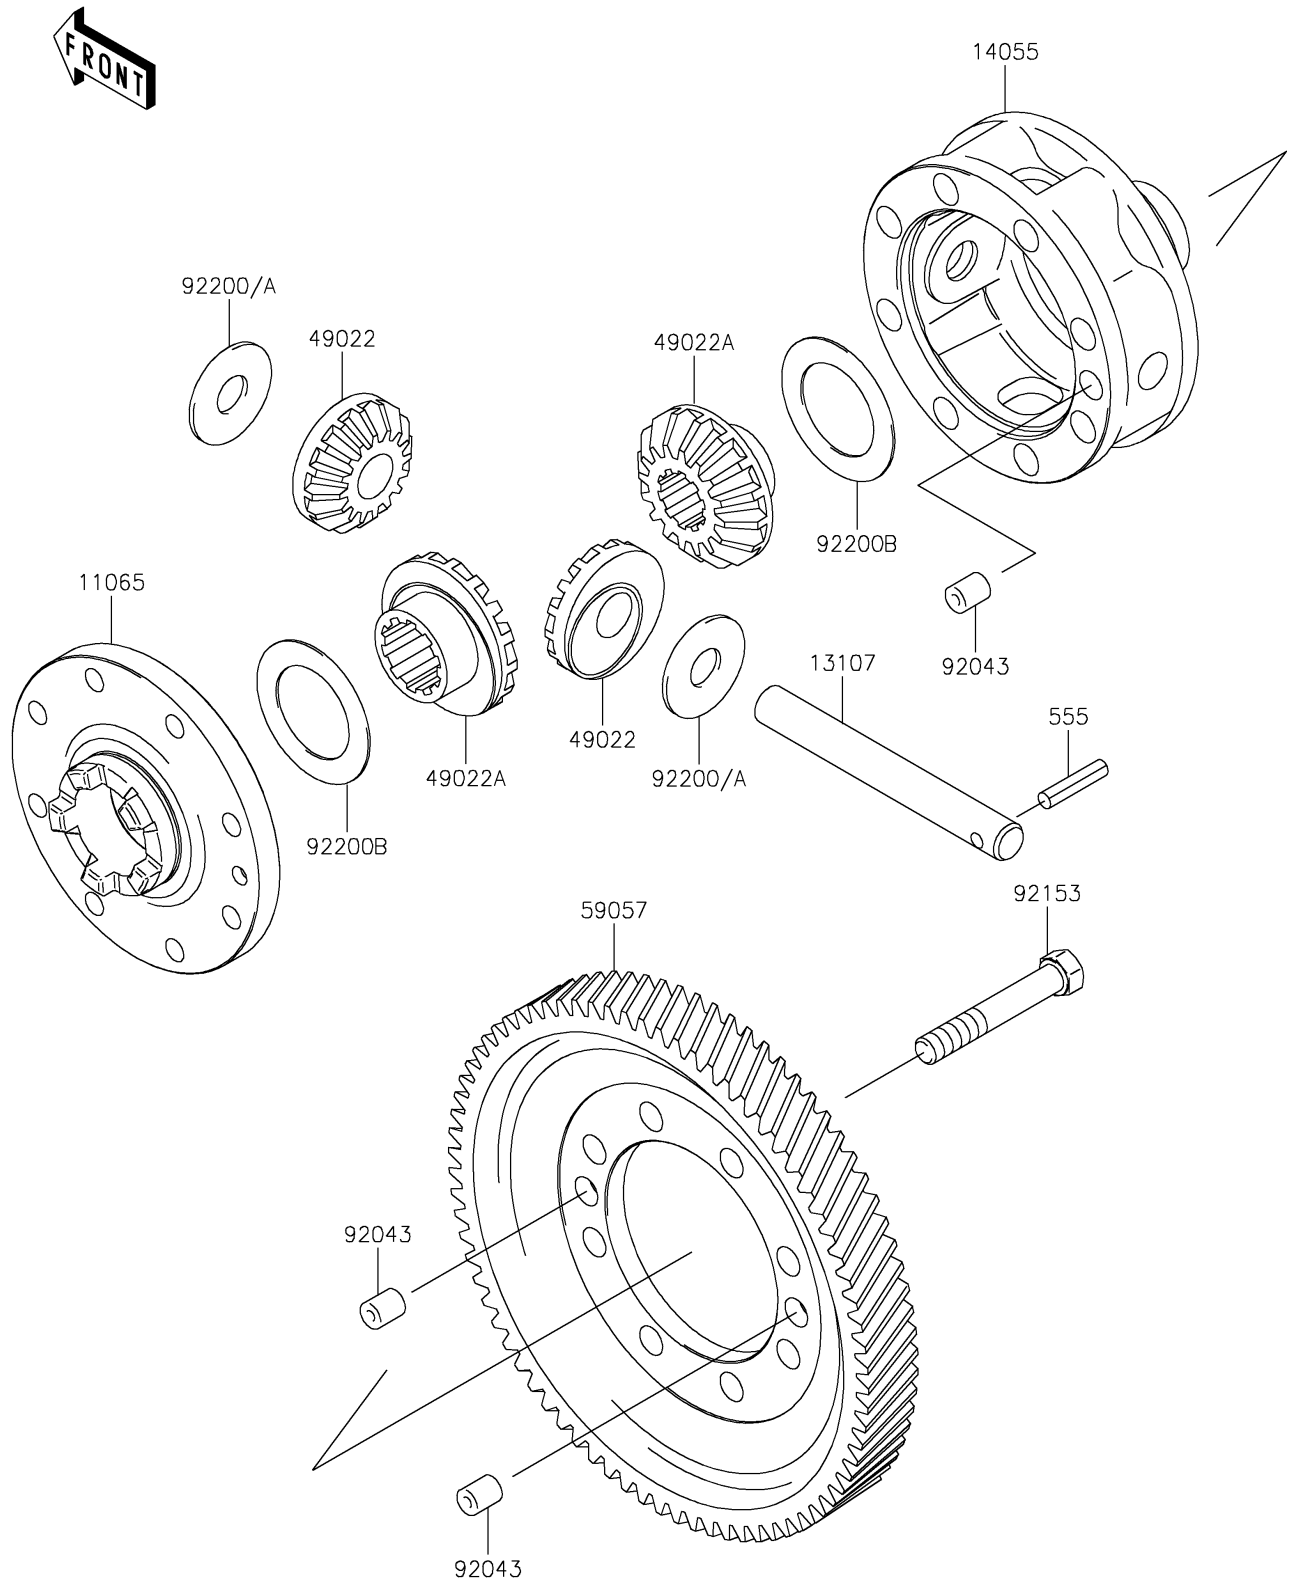

2020 MULE™ 4010 TRANS4x4® CAMO

Kawasaki
Let the Good Times Roll®

PARTS DIAGRAM

Differential

E1451

2020 MULE™ 4010 TRANS4x4® CAMO

Kawasaki
Let the Good Times Roll®

PARTS LIST

Differential

ITEM NAME	PART NUMBER	QUANTITY
-----------	-------------	----------
