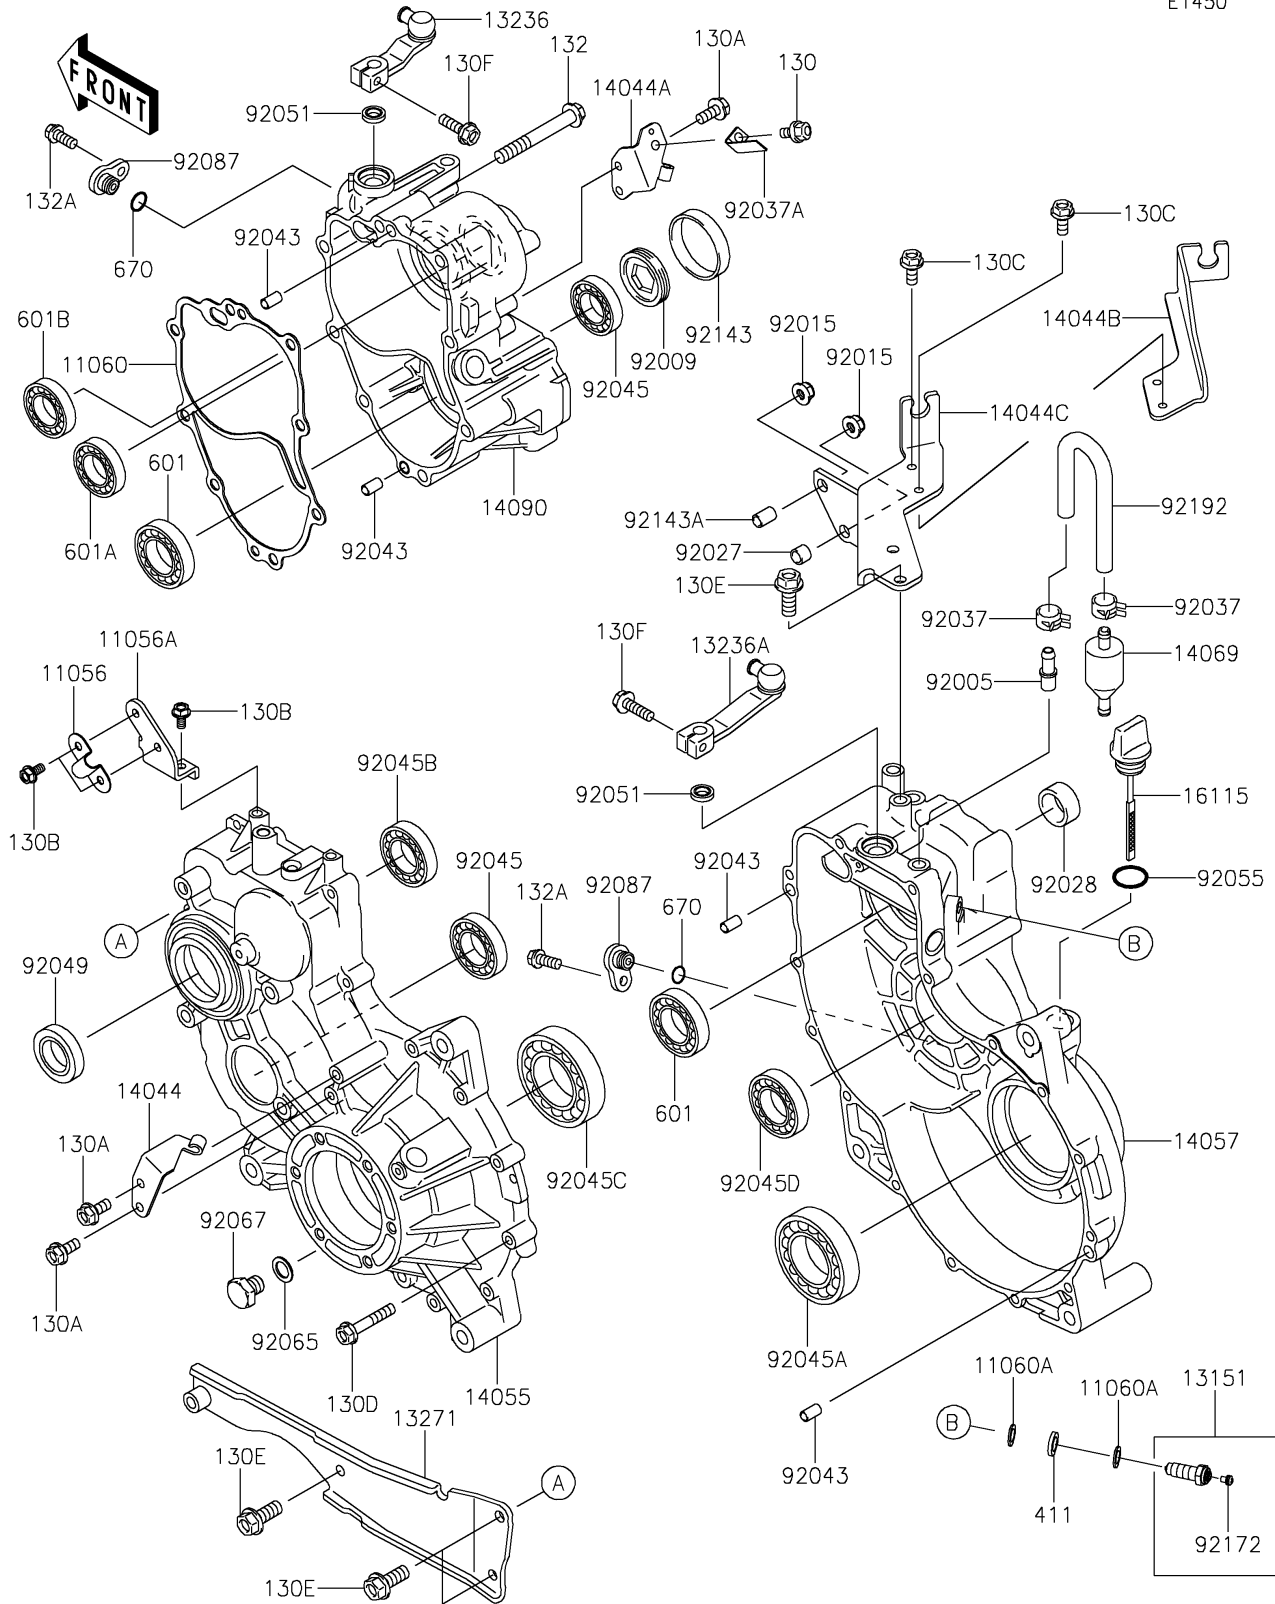

2020 MULE™ 4010 TRANS4x4® CAMO

PARTS DIAGRAM

Gear Box

E1450