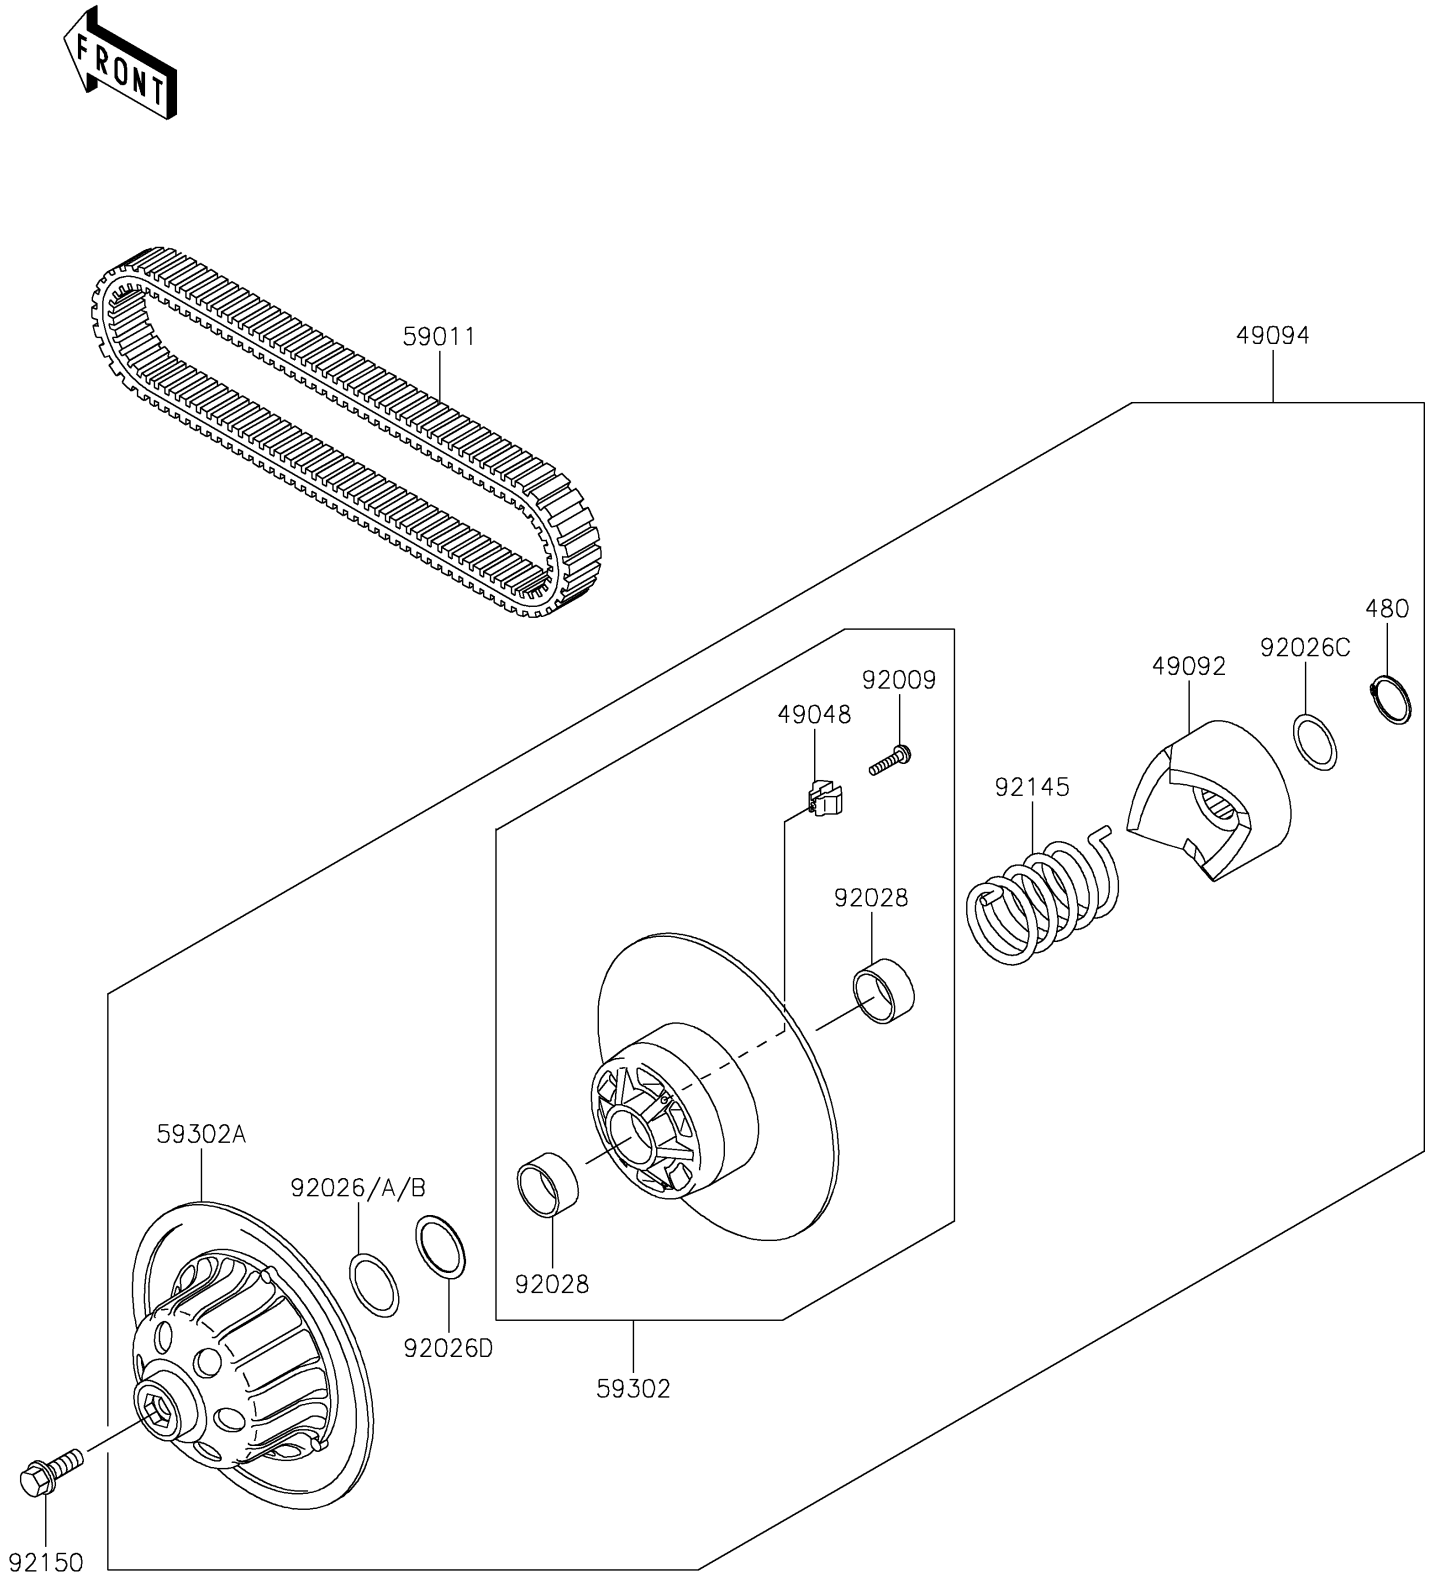

2019 MULE™ 4010 TRANS4x4® CAMO

PARTS DIAGRAM

Driven Converter/Drive Belt

E1392

2019 MULE™ 4010 TRANS4x4® CAMO

Kawasaki
Let the Good Times Roll®

PARTS LIST

Driven Converter/Drive Belt

ITEM NAME	PART NUMBER	QUANTITY
-----------	-------------	----------
