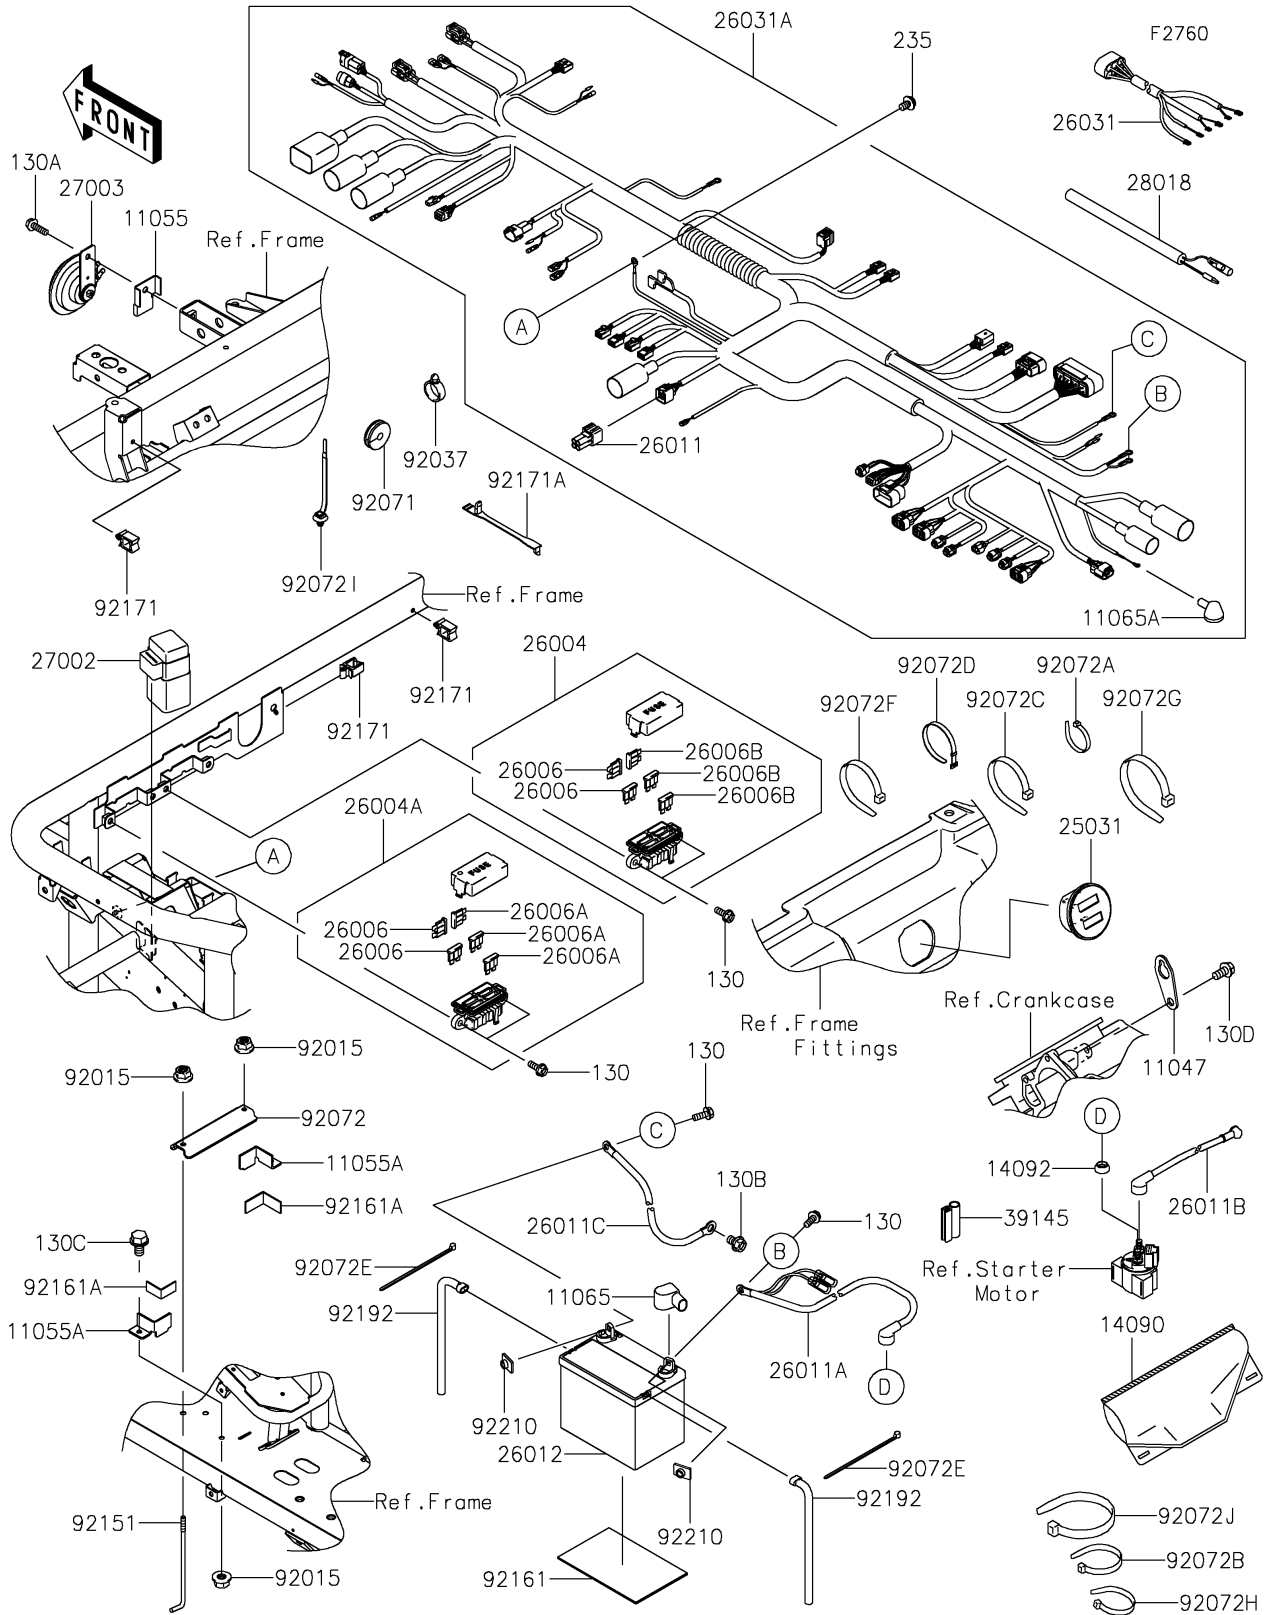

2019 MULE™ 4000

PARTS DIAGRAM

Chassis Electrical Equipment

2019 MULE™ 4000

PARTS LIST

Chassis Electrical Equipment

ITEM NAME

PART NUMBER

QUANTITY
