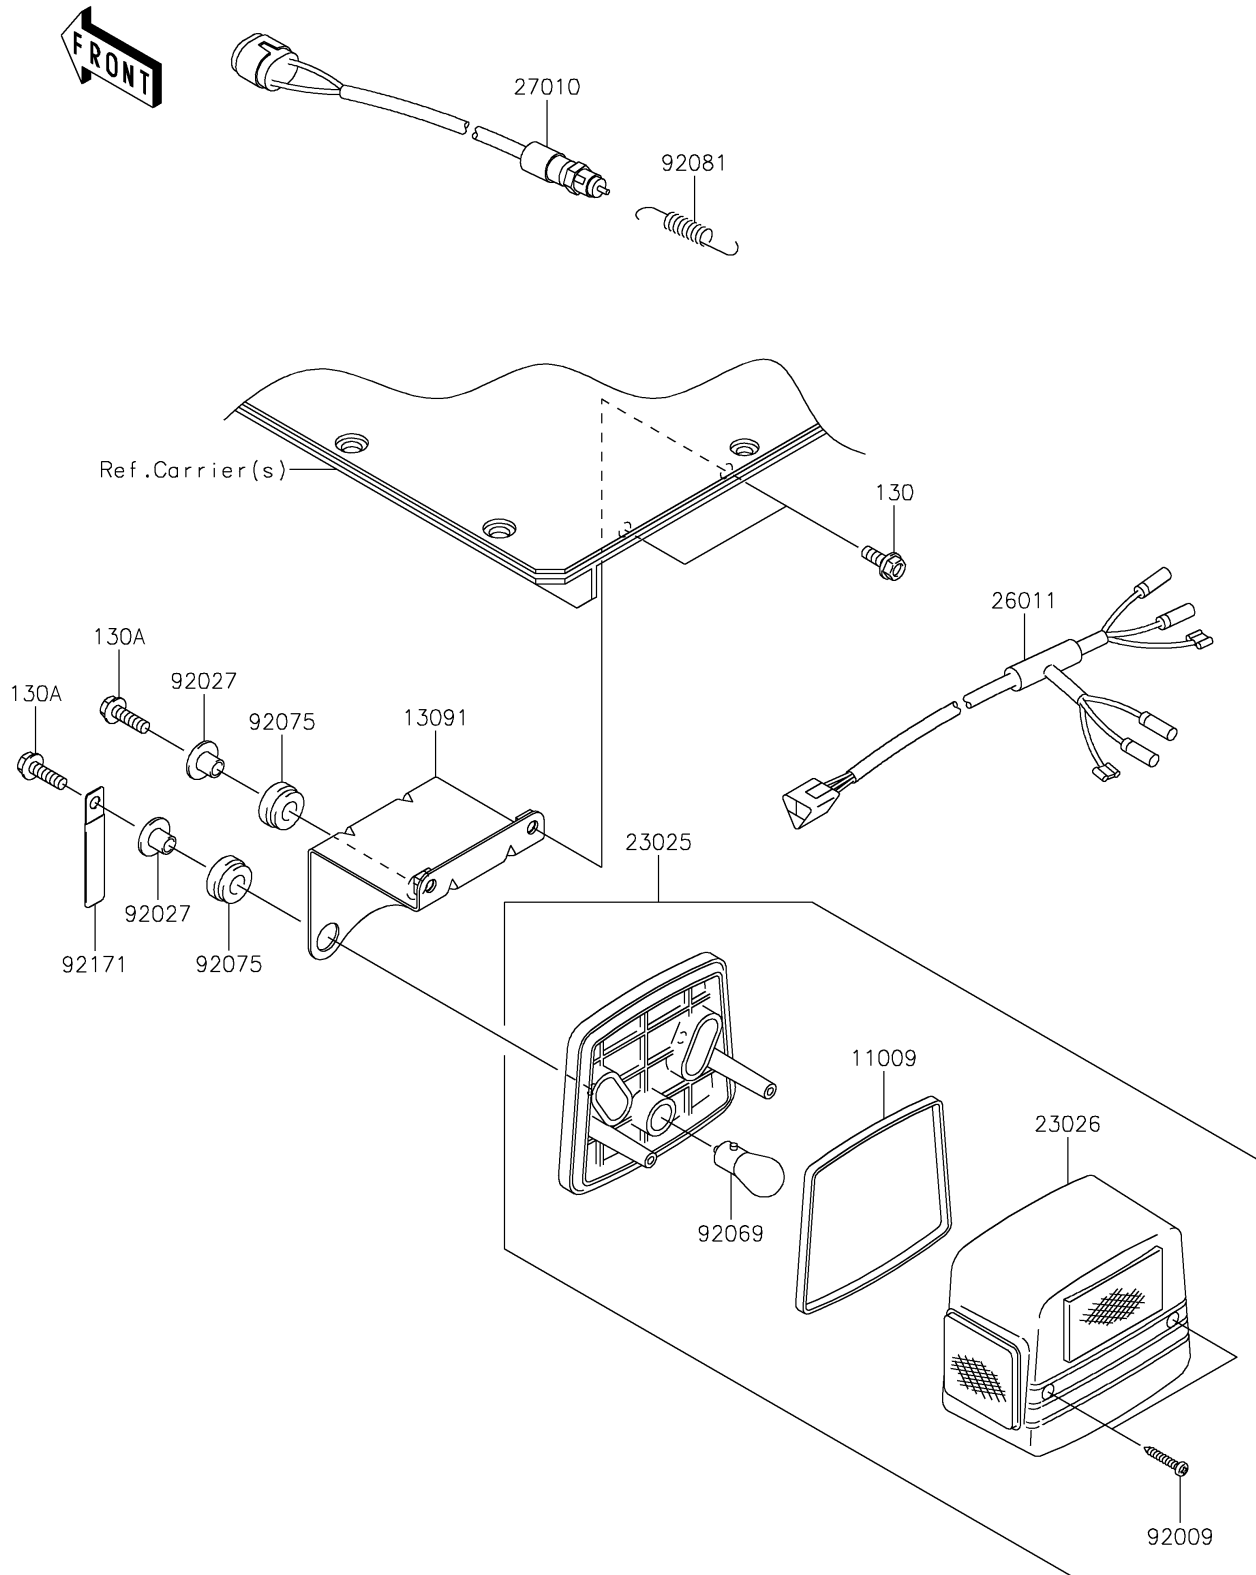

2019 MULE™ 4000

PARTS DIAGRAM

Taillight(s)

F2720

2019 MULE™ 4000

PARTS LIST

Taillight(s)

ITEM NAME	PART NUMBER	QUANTITY
GASKET,TAIL LAMP (Ref # 11009)	11009-1215	2
HOLDER,TAIL LAMP (Ref # 13091)	13091-1743	2
LAMP-TAIL (Ref # 23025)	23025-1042	2
LENS,TAIL LAMP (Ref # 23026)	23026-1019	2
WIRE-LEAD (Ref # 26011)	26011-1756	1
SWITCH,BRAKE LAMP (Ref # 27010)	27010-1301	1
SCREW,TAPPING,4X25 (Ref # 92009)	92009-1069	4
COLLAR,L=11.1 (Ref # 92027)	92027-194	4
BULB,12V 21/5W (Ref # 92069)	92069-1011	2
DAMPER (Ref # 92075)	92075-277	4
SPRING,HOOK RETURN (Ref # 92081)	92081-1466	1
CLAMP,L=60 (Ref # 92171)	92171-0652	2
BOLT-FLANGED,6X16 (Ref # 130)	130BA0616	4
BOLT-FLANGED,6X20 (Ref # 130A)	130BA0620	4